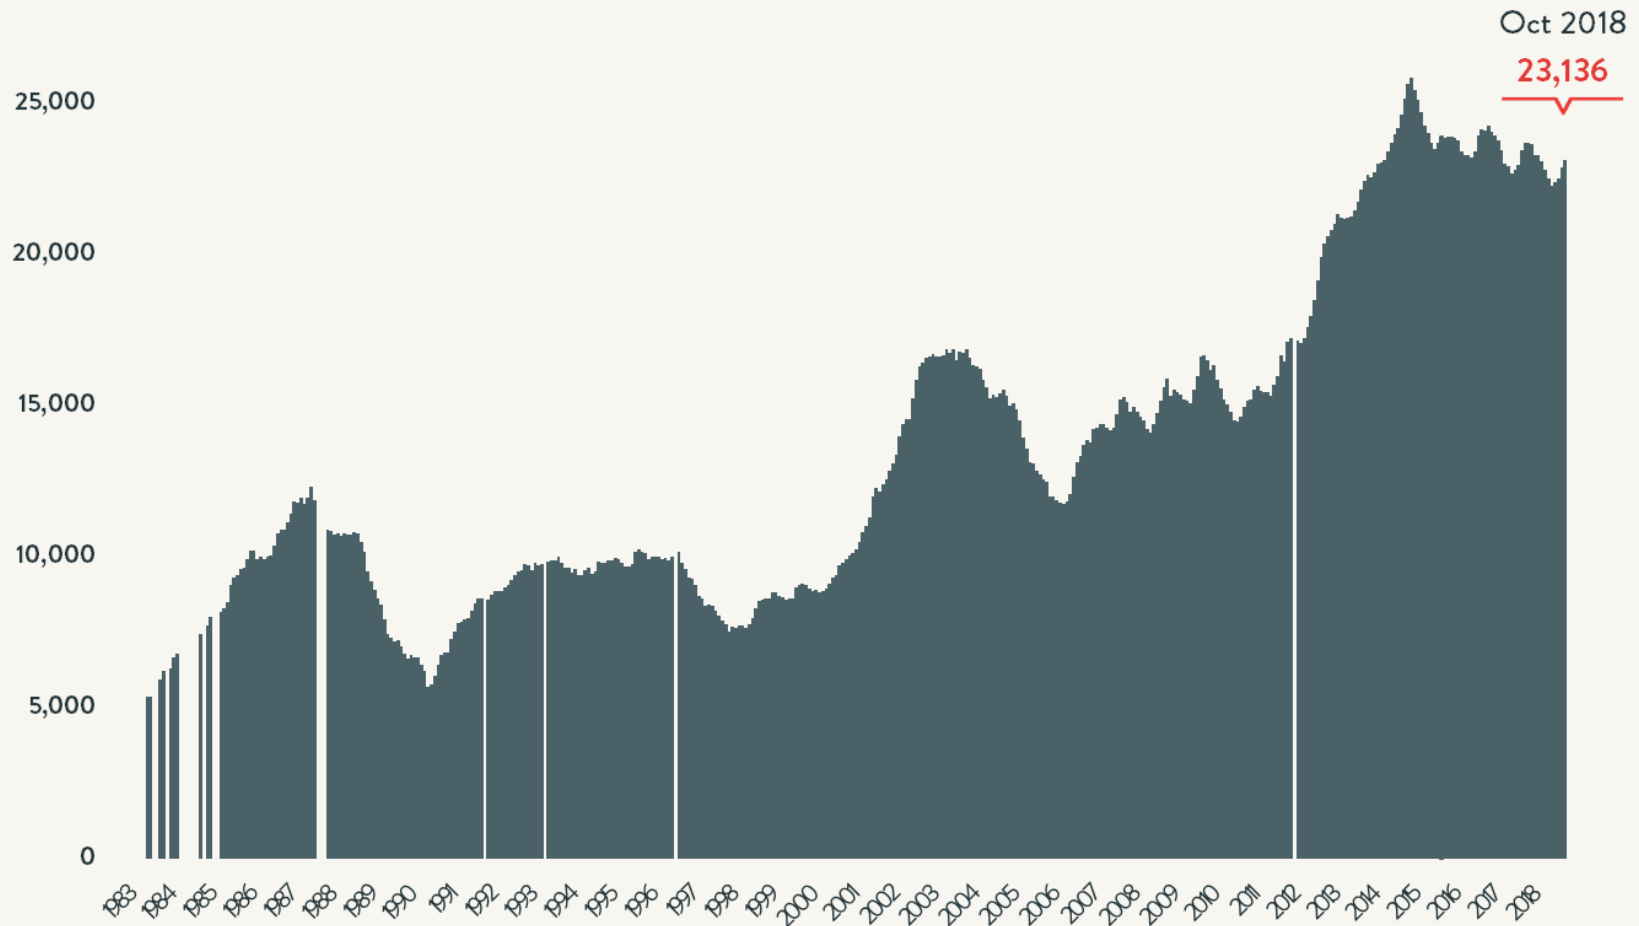

Number of Homeless Children Each Night in NYC Shelters 1983 - 2018

Source: NYC Department of Homeless Services and Human Resource Administration; LL37 Reports