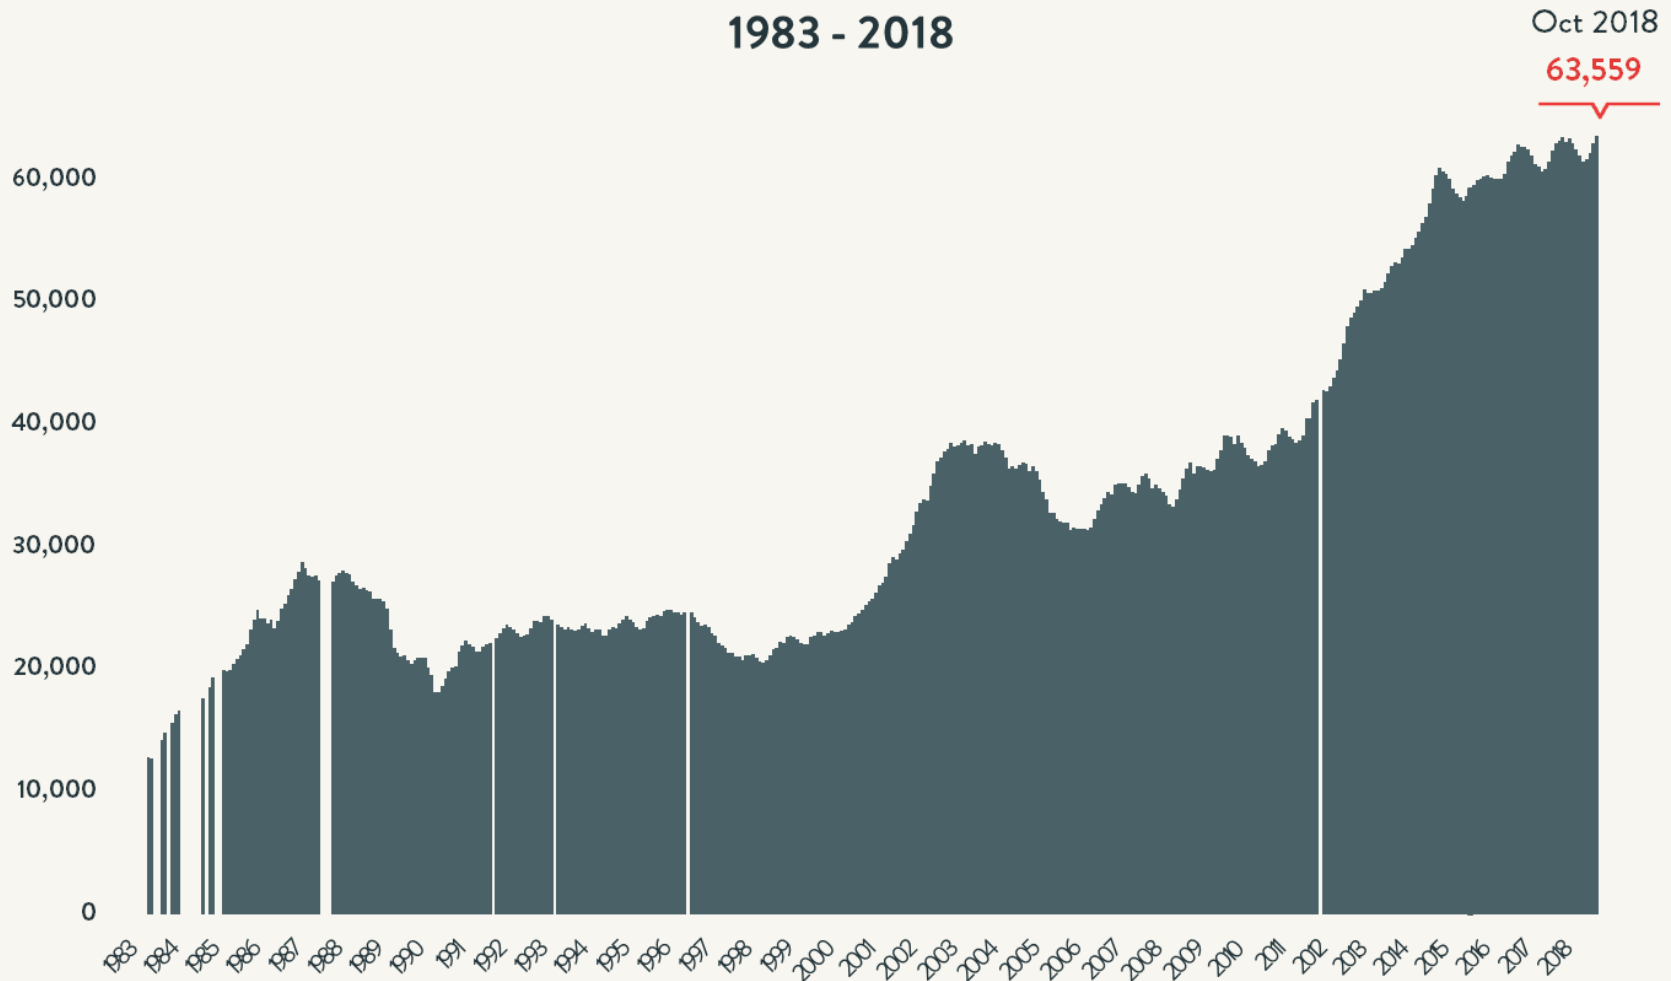

### Number of Homeless People Each Night in NYC Shelters 1983 - 2018

Source: NYC Department of Homeless Services; LL37 Reports

Data include individuals in DHS municipal system, Safe Havens, stabilization beds, veteran's shelters, criminal justice beds, and HPD emergency shelters.

### Number of Homeless People Each Night in NYC Shelters October 2018

Total NYC  
Municipal Shelter  
Population:  
63,559

Source: NYC Department of Homeless Services and Human Resource Administration; LL37 Reports