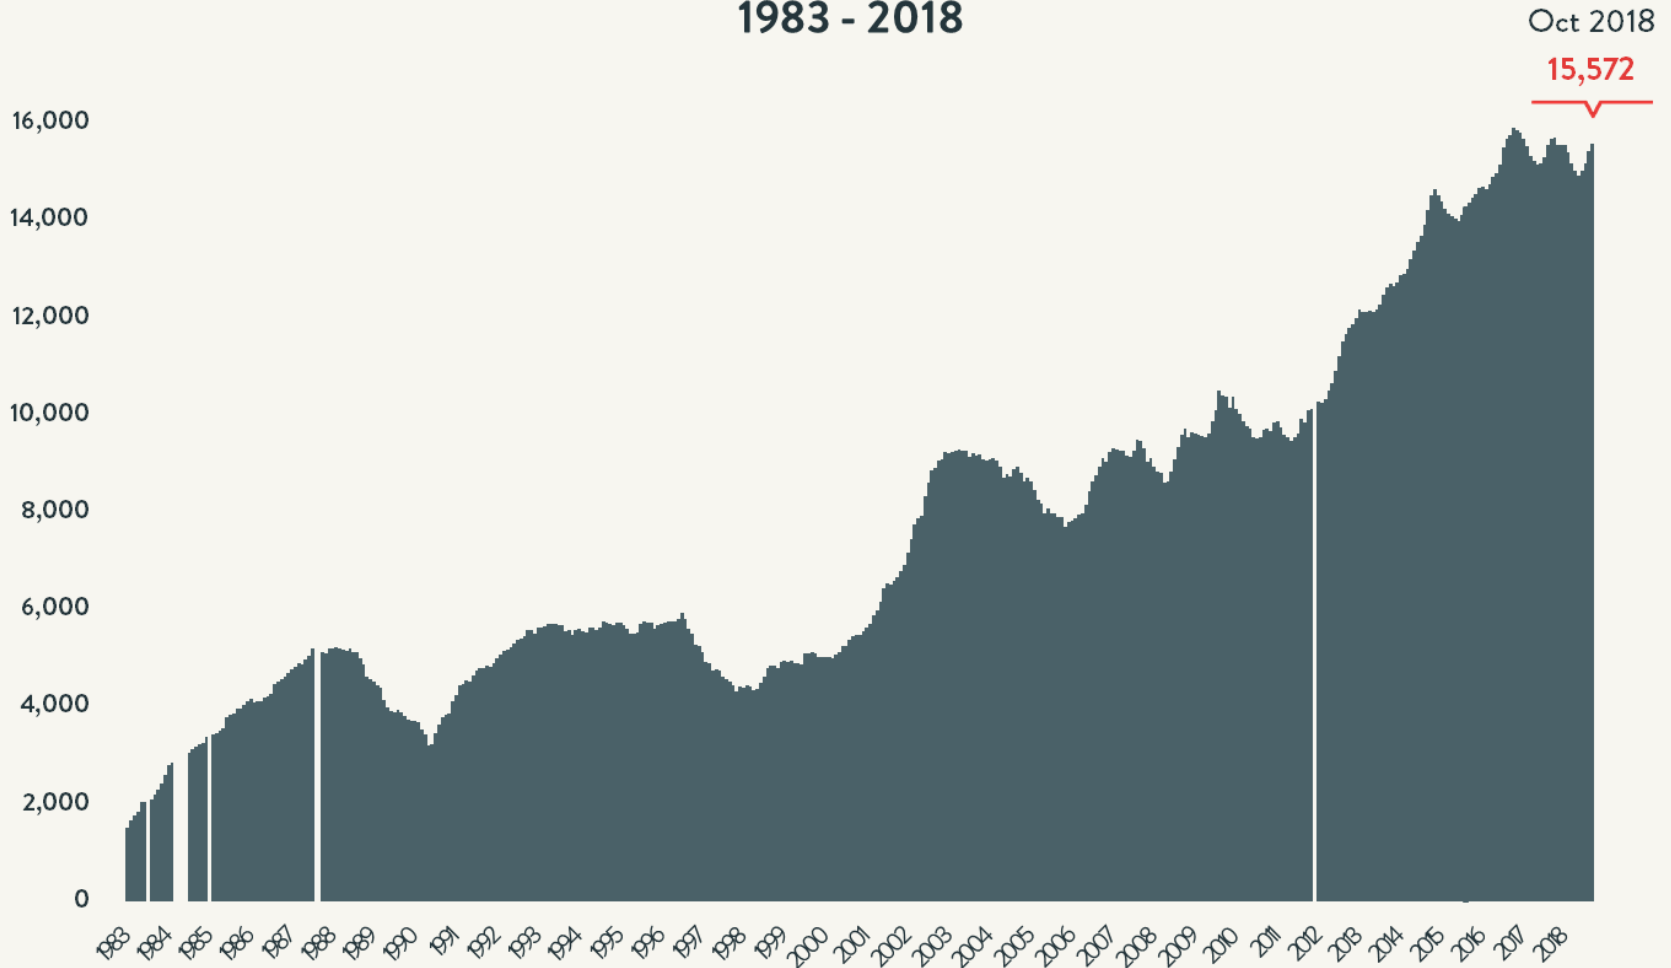

Number of Homeless Families Each Night in NYC Shelters 1983 - 2018

Source: NYC Department of Homeless Services and Human Resource Administration; LL37 Reports