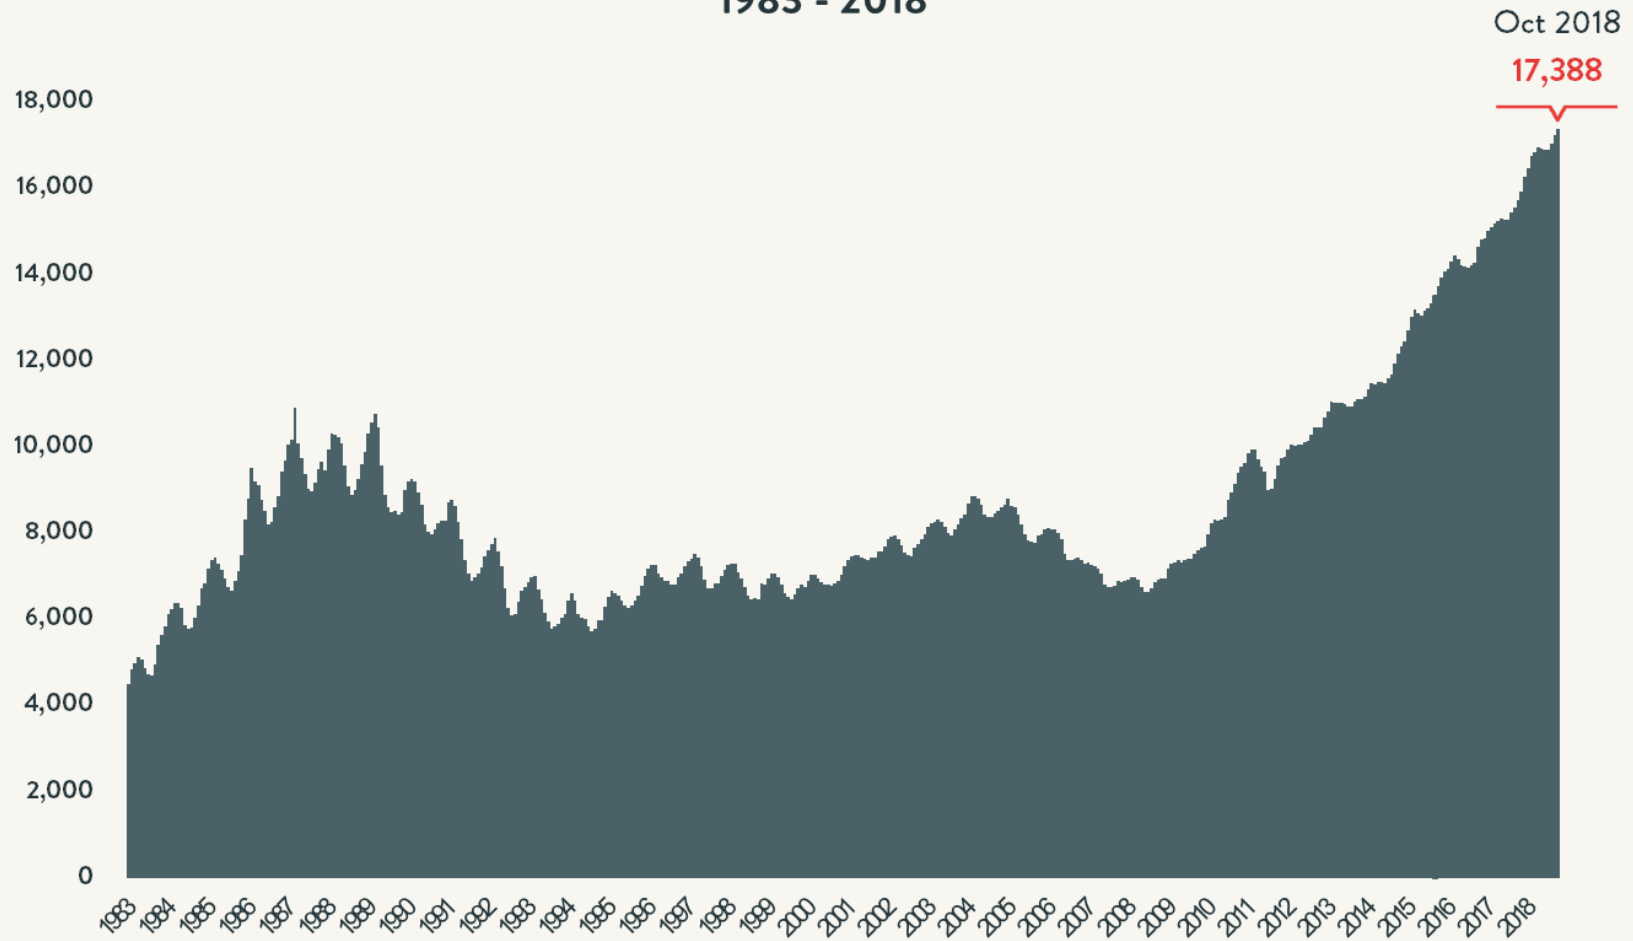

Number of Homeless Single Adults Each Night in NYC Shelters 1983 - 2018

Source: NYC Department of Homeless Services and Human Resource Administration; LL37 Reports