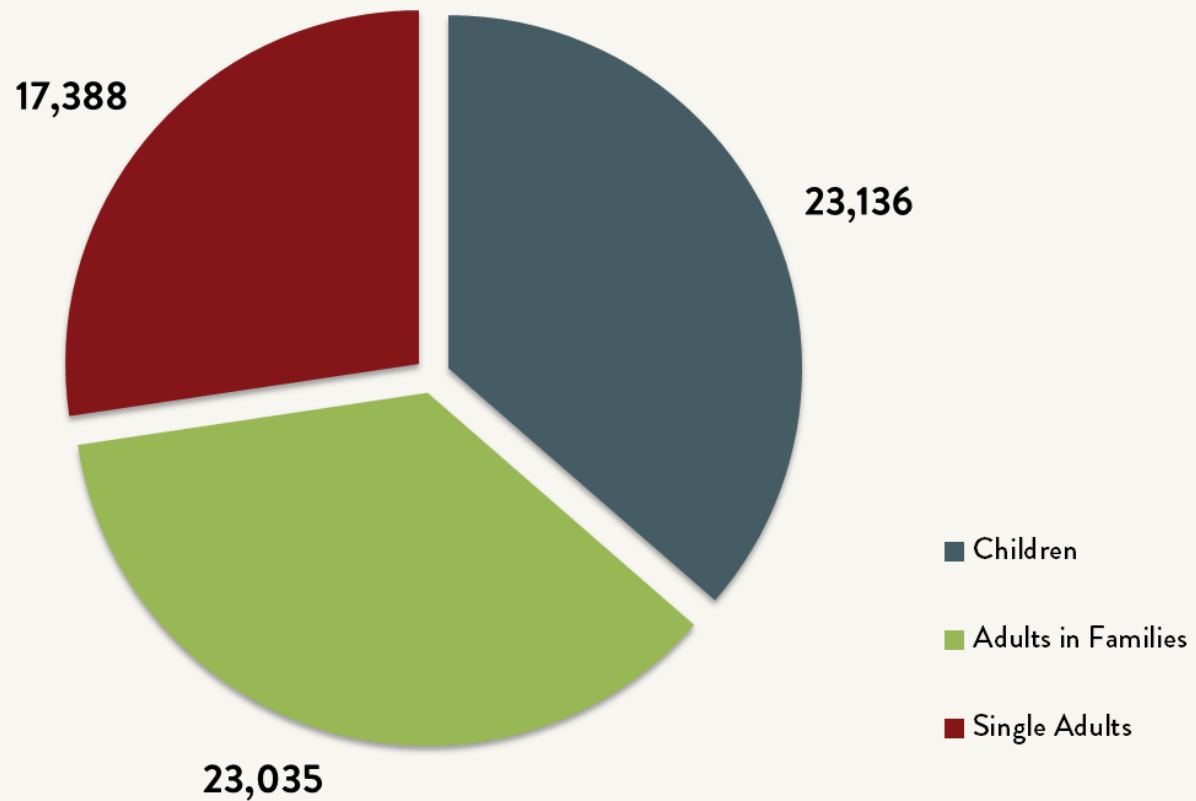

### Number of Homeless People Each Night in NYC Shelters 1983 - 2018

Source: NYC Department of Homeless Services; LL37 Reports

Data include individuals in DHS municipal system, Safe Havens, stabilization beds, veteran's shelters, criminal justice beds, and HPD emergency shelters.

### Number of Homeless People Each Night in NYC Shelters October 2018

Total NYC  
Municipal Shelter  
Population:  
63,559

Source: NYC Department of Homeless Services and Human Resource Administration; LL37 Reports