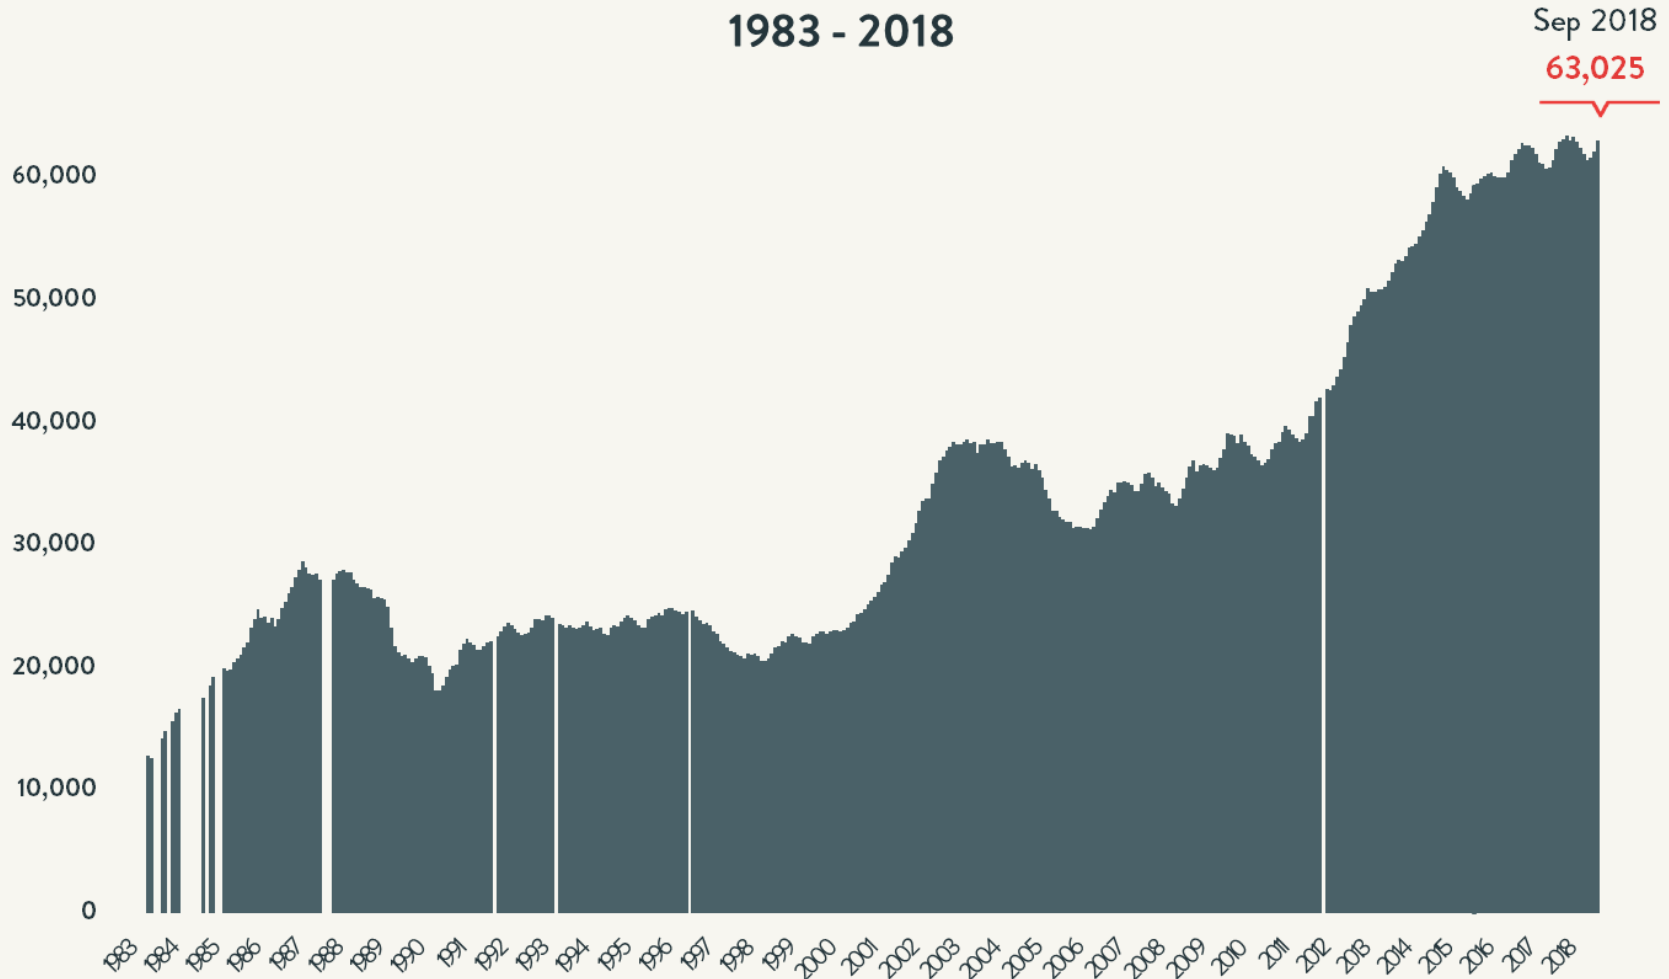

### Number of Homeless People Each Night in NYC Shelters 1983 - 2018

Sep 2018  
**63,025**

Source: NYC Department of Homeless Services; LL37 Reports

Data include individuals in DHS municipal system, Safe Havens, stabilization beds, veteran's shelters, criminal justice beds, and HPD emergency shelters.

### Number of Homeless People Each Night in NYC Shelters September 2018

Total NYC  
Municipal Shelter  
Population:  
63,025

Source: NYC Department of Homeless Services and Human Resource Administration; LL37 Reports