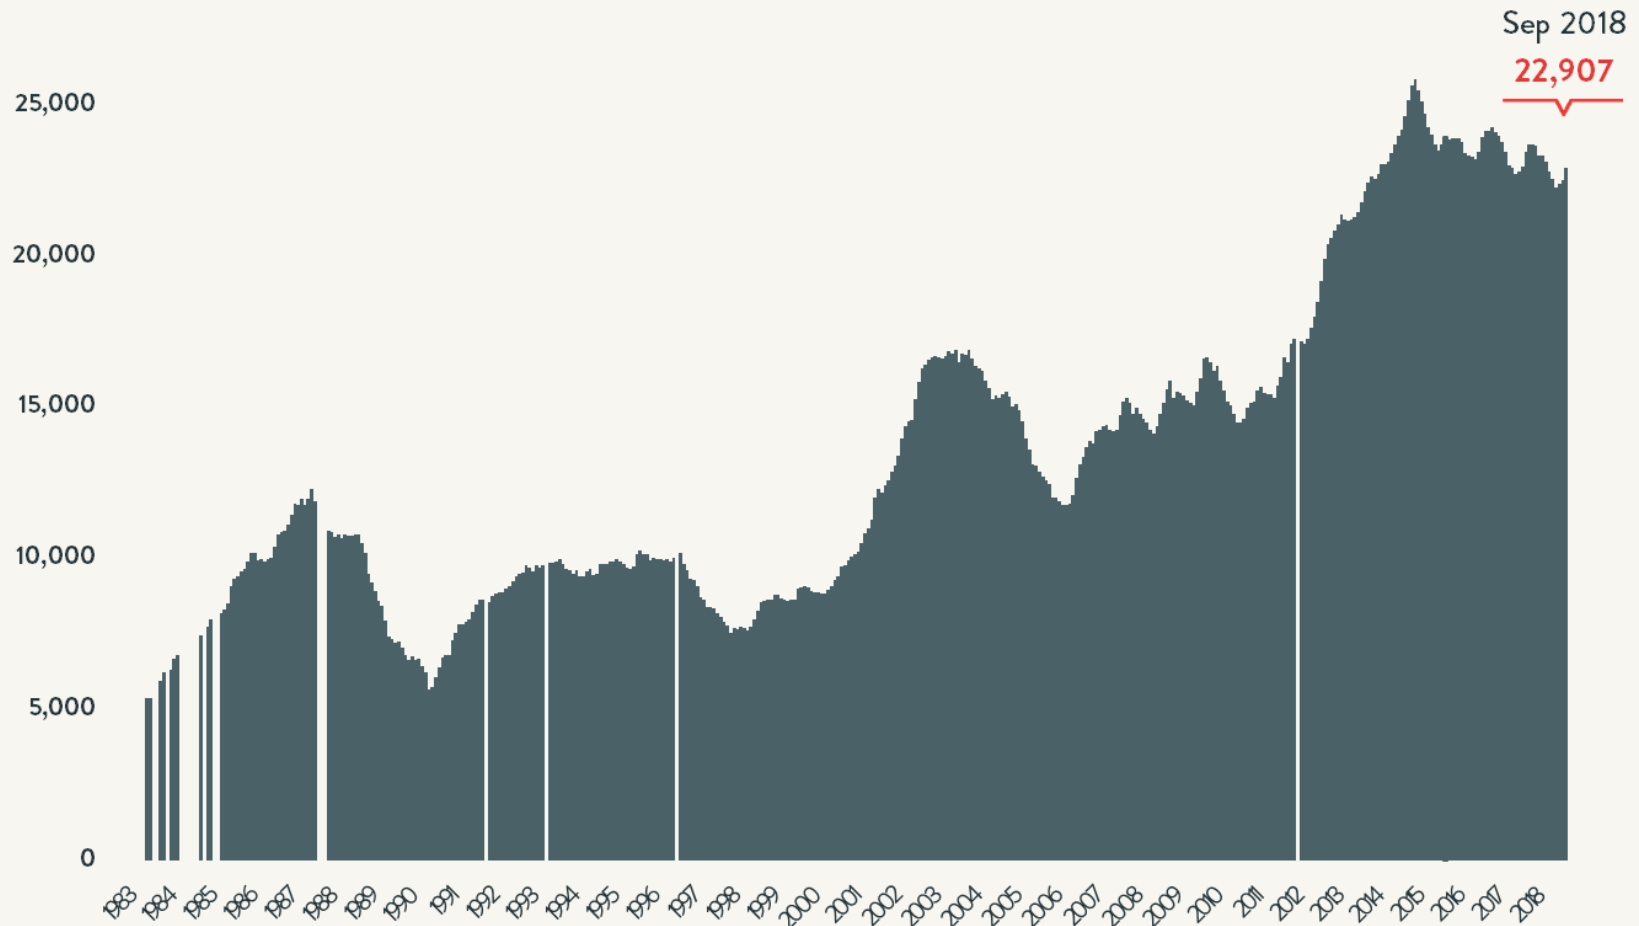

Number of Homeless Children Each Night in NYC Shelters 1983 - 2018

Sep 2018
22,907

Source: NYC Department of Homeless Services and Human Resource Administration; LL37 Reports