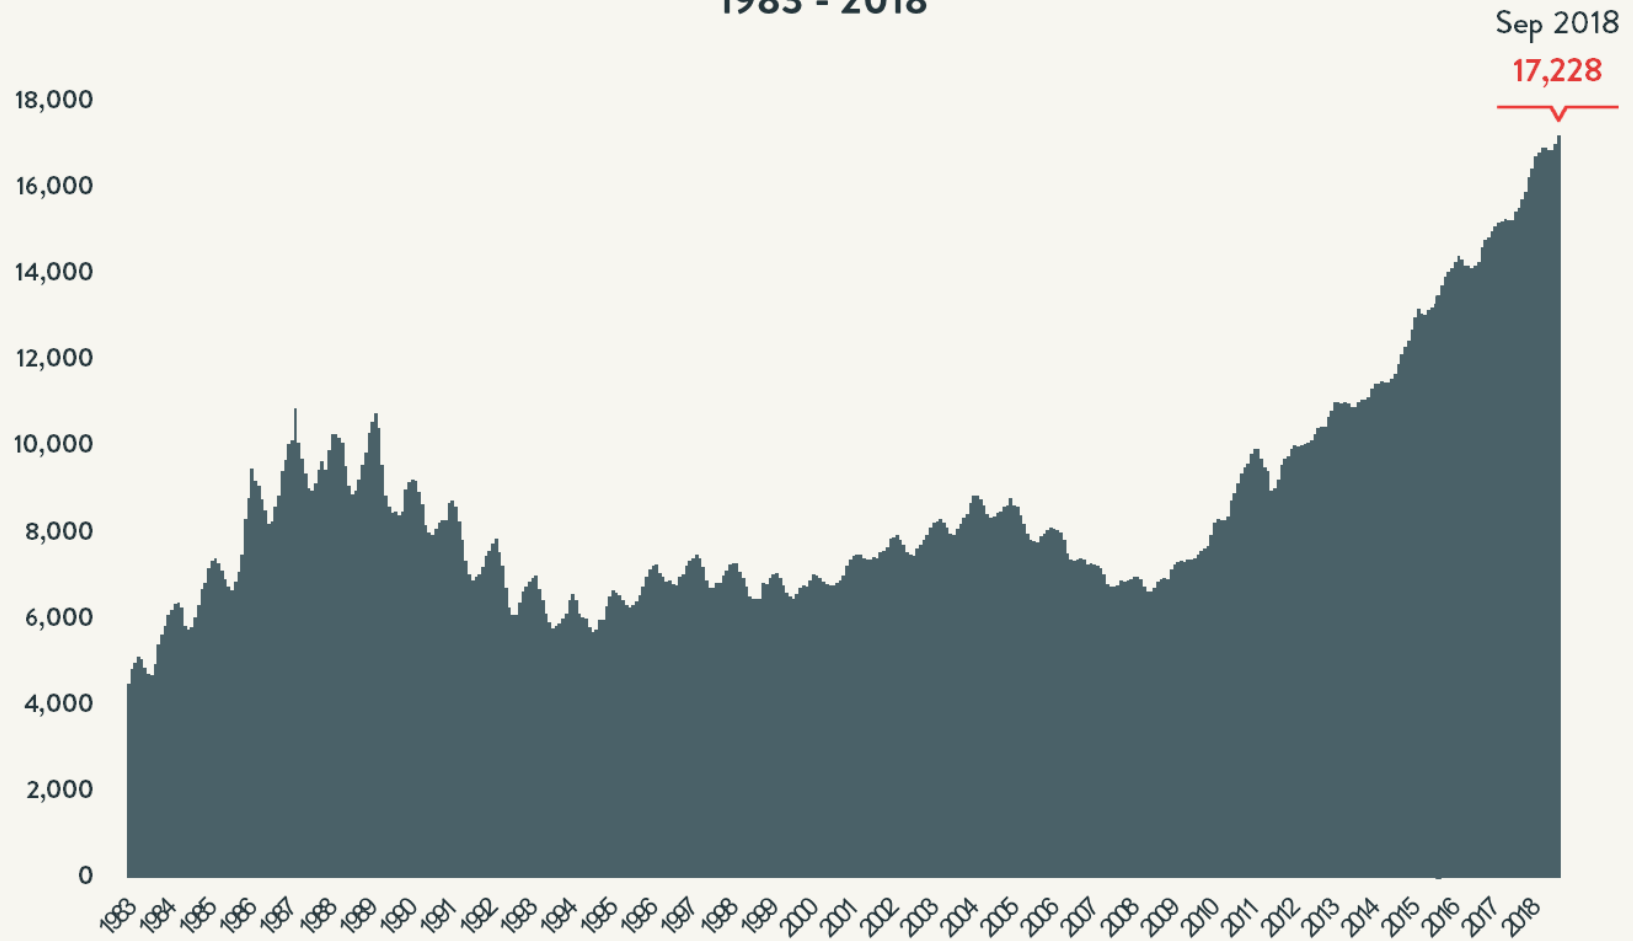

Number of Homeless Single Adults Each Night in NYC Shelters 1983 - 2018

Source: NYC Department of Homeless Services and Human Resource Administration; LL37 Reports