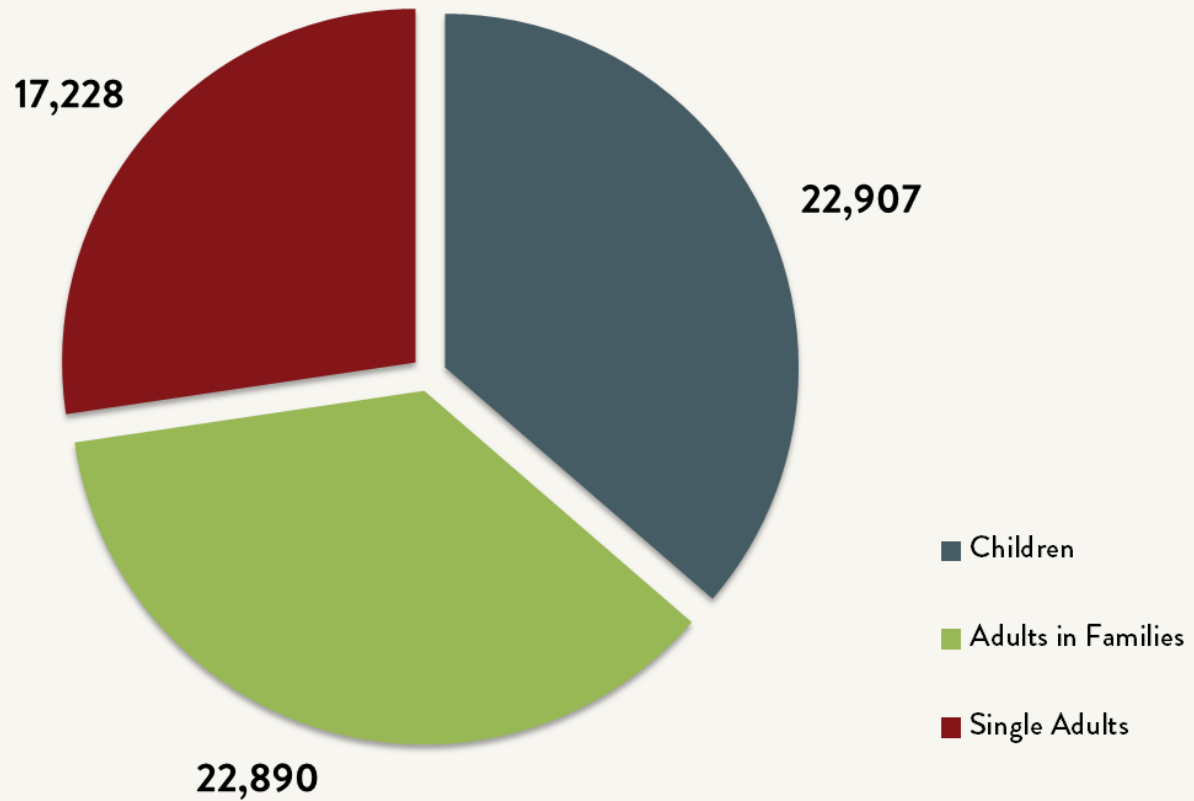

### Number of Homeless People Each Night in NYC Shelters 1983 - 2018

Sep 2018  
**63,025**

Source: NYC Department of Homeless Services; LL37 Reports

Data include individuals in DHS municipal system, Safe Havens, stabilization beds, veteran's shelters, criminal justice beds, and HPD emergency shelters.

### Number of Homeless People Each Night in NYC Shelters September 2018

Total NYC  
Municipal Shelter  
Population:  
63,025

Source: NYC Department of Homeless Services and Human Resource Administration; LL37 Reports