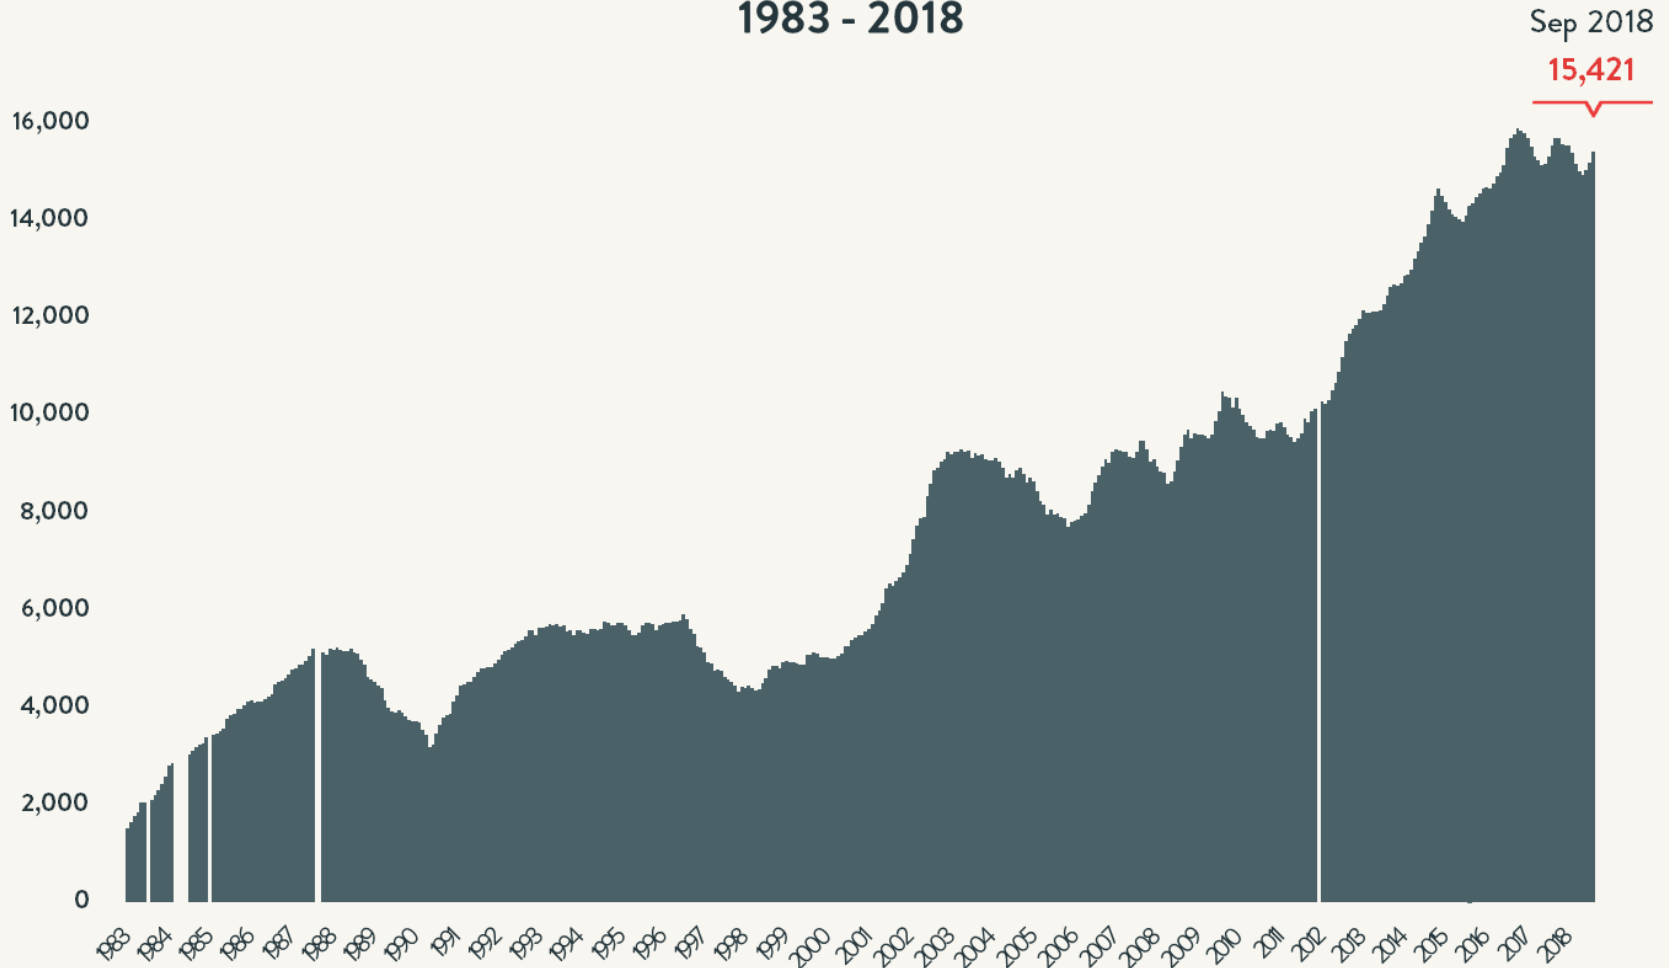

Number of Homeless Families Each Night in NYC Shelters 1983 - 2018

Source: NYC Department of Homeless Services and Human Resource Administration; LL37 Reports