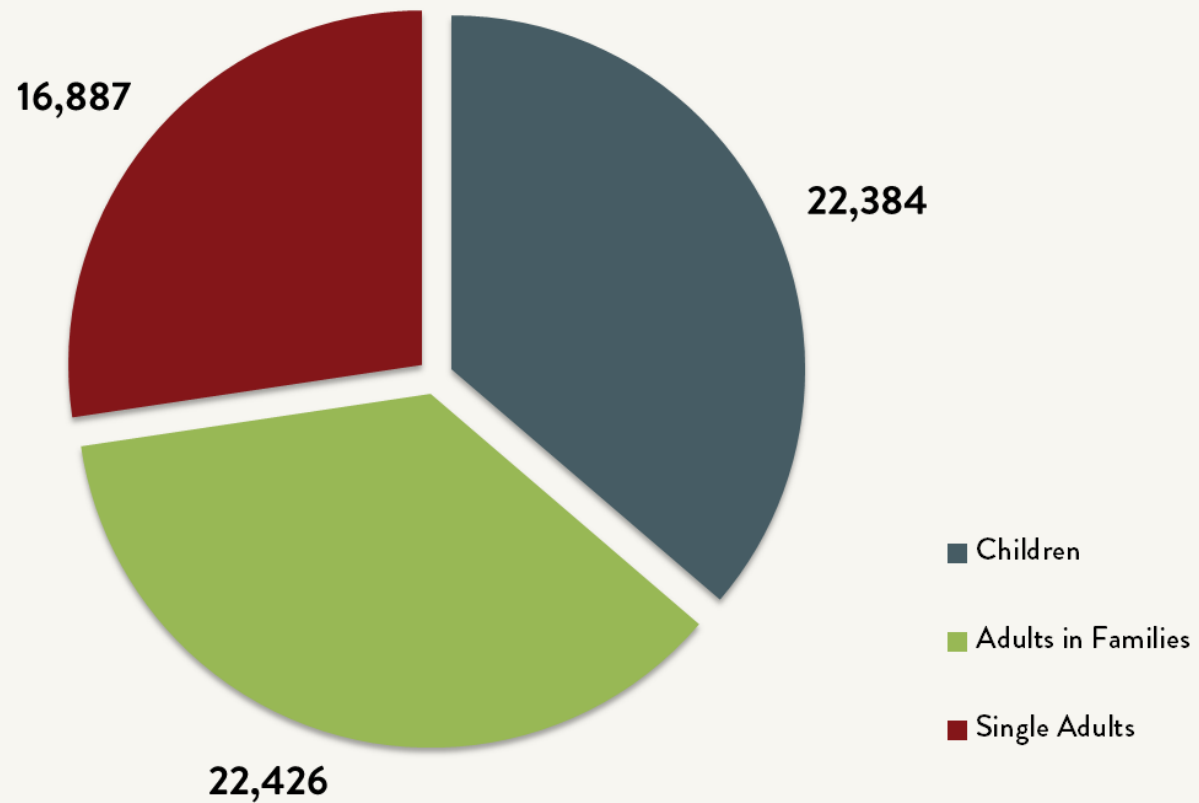

### Number of Homeless People Each Night in NYC Shelters 1983 - 2018

July 2018

61,697

Source: NYC Department of Homeless Services; LL37 Reports

Data include individuals in DHS municipal system, Safe Havens, stabilization beds, veteran's shelters, criminal justice beds, and HPD emergency shelters.

### Number of Homeless People Each Night in NYC Shelters July 2018

Total NYC  
Municipal Shelter  
Population:  
61,697

Source: NYC Department of Homeless Services and Human Resource Administration; LL37 Reports