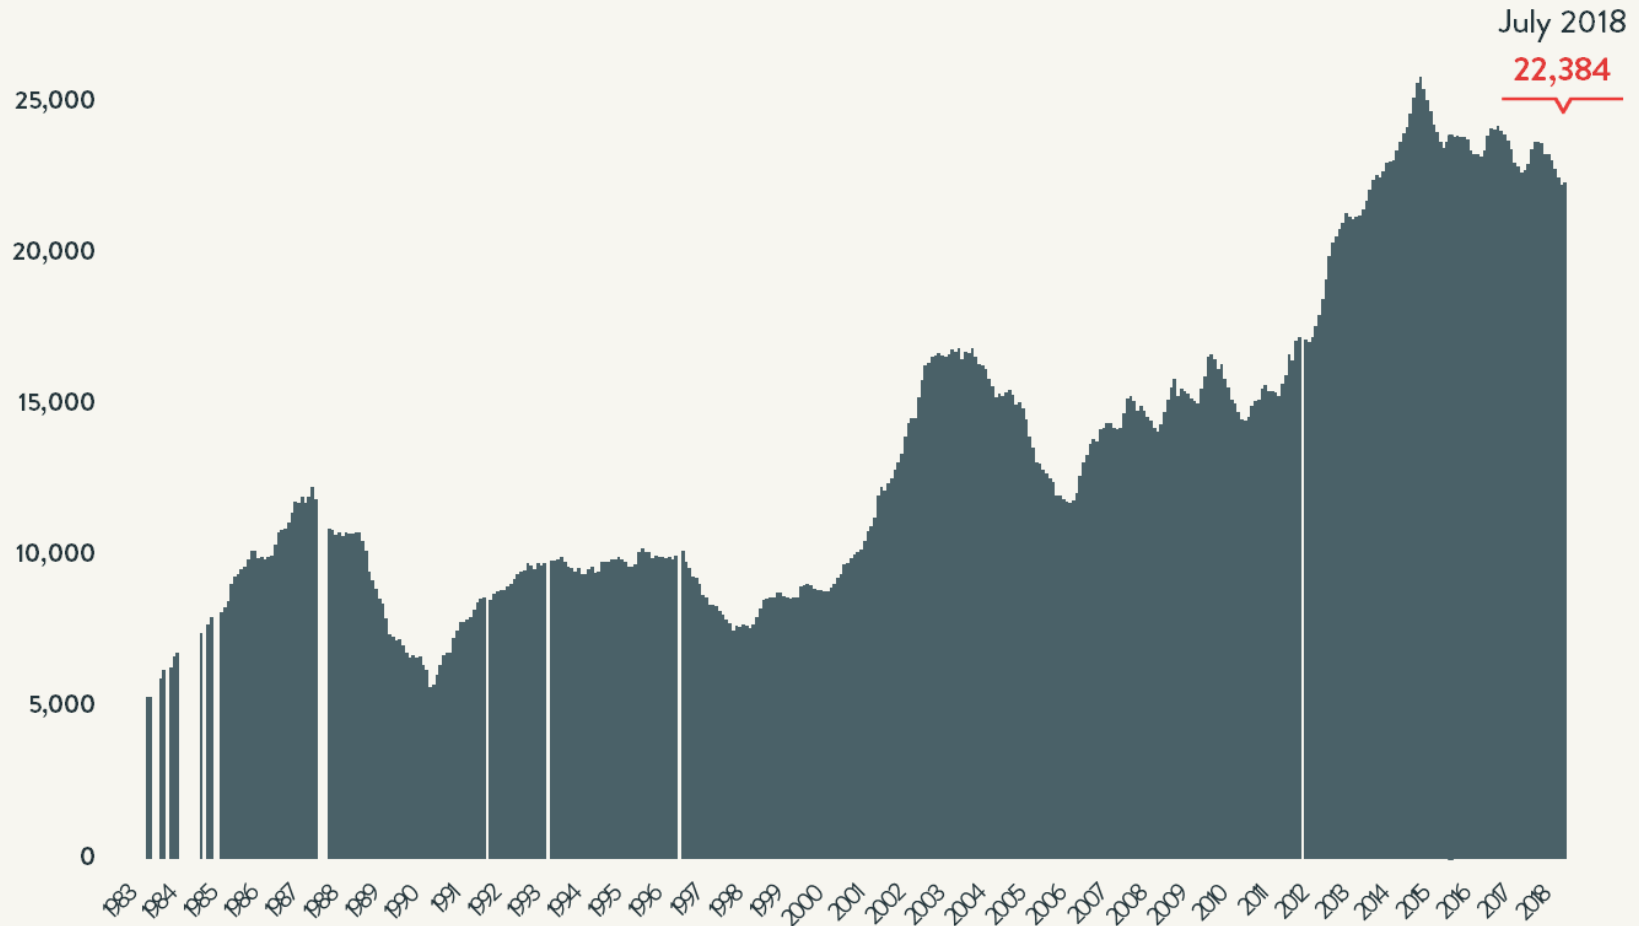

Number of Homeless Children Each Night in NYC Shelters 1983 - 2018

Source: NYC Department of Homeless Services and Human Resource Administration; LL37 Reports