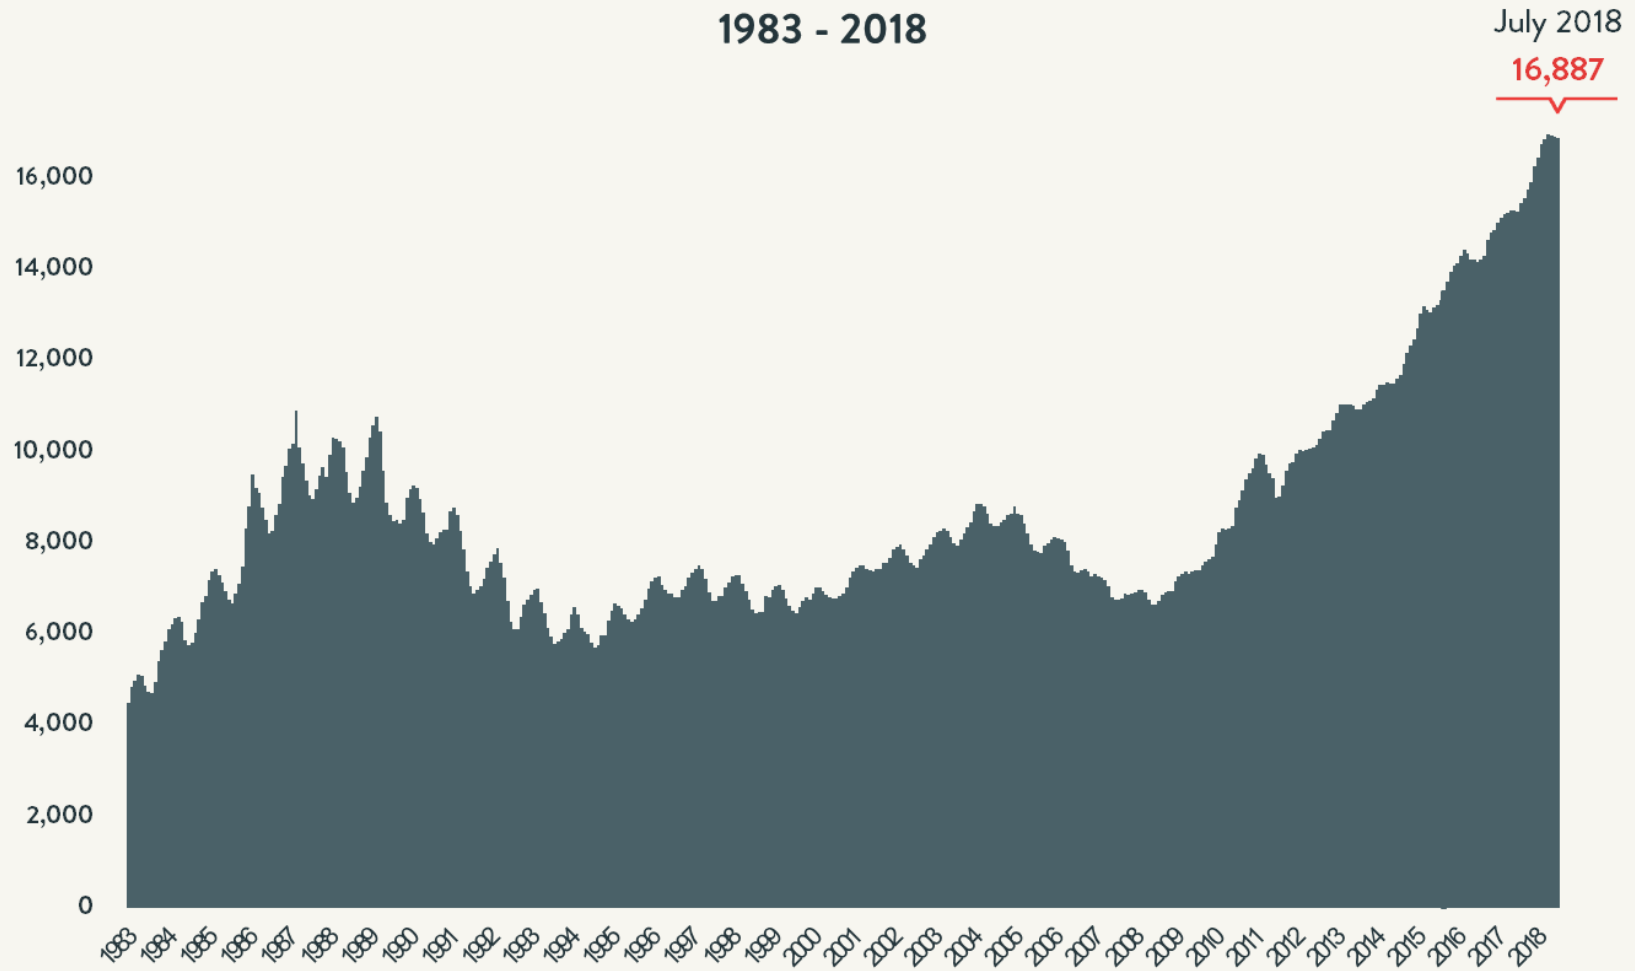

Number of Homeless Single Adults Each Night in NYC Shelters 1983 - 2018

Source: NYC Department of Homeless Services and Human Resource Administration; LL37 Reports