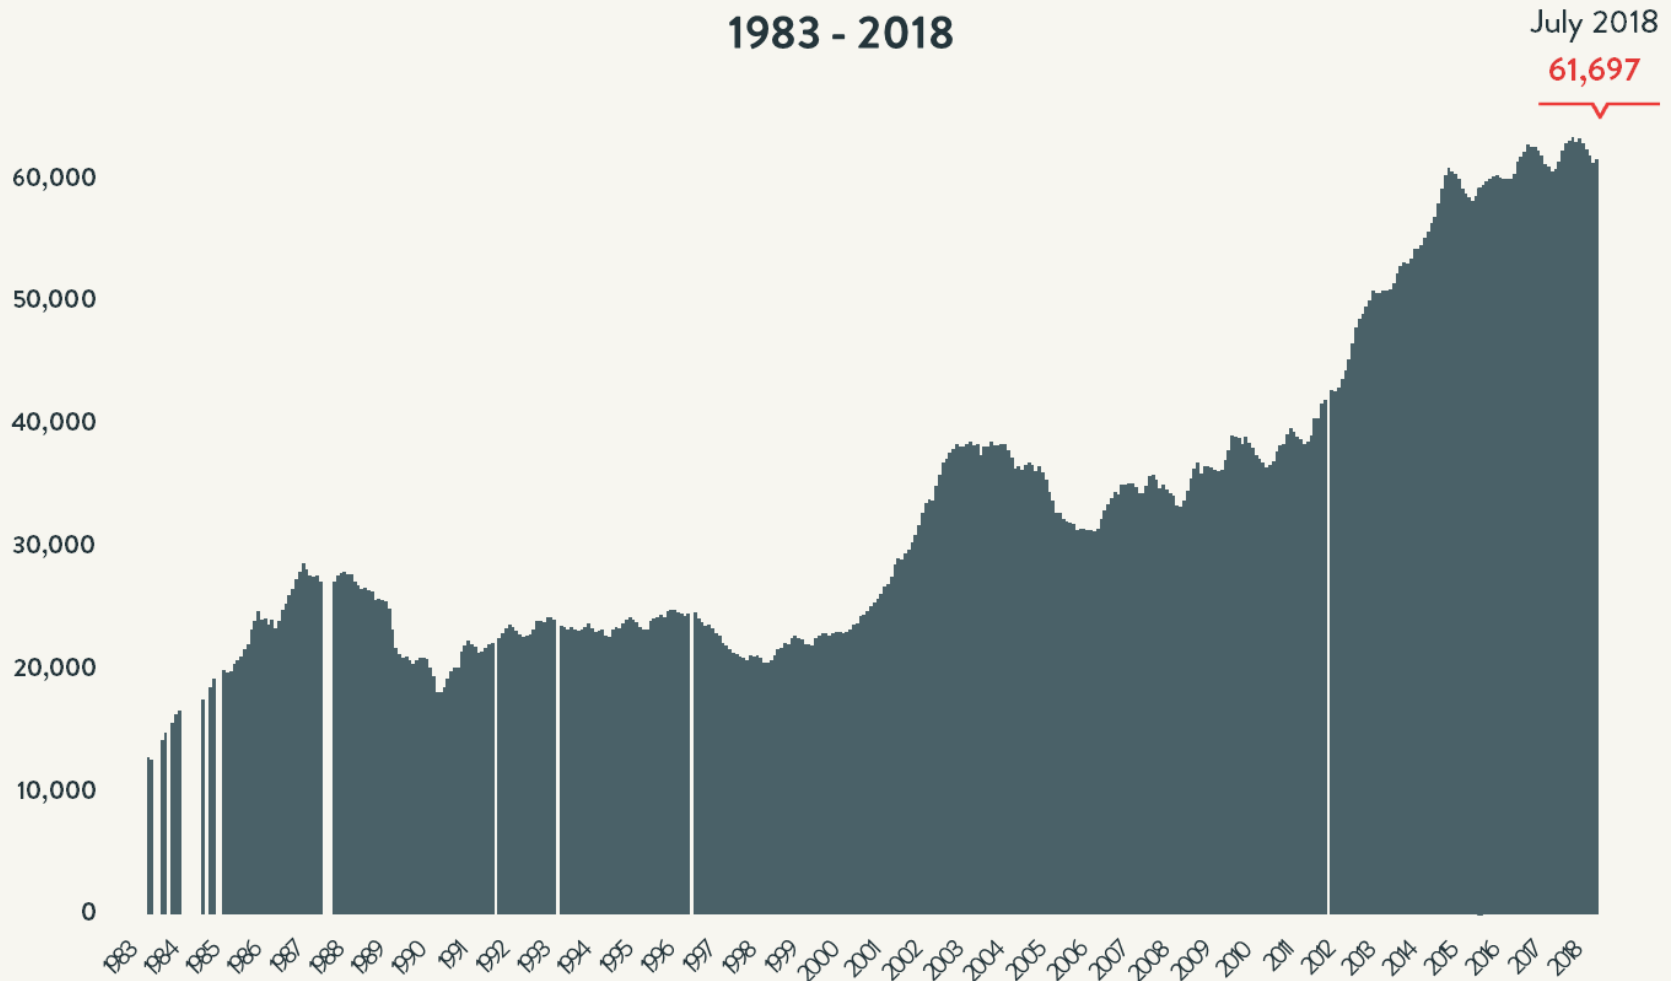

### Number of Homeless People Each Night in NYC Shelters 1983 - 2018

July 2018

61,697

Source: NYC Department of Homeless Services; LL37 Reports

Data include individuals in DHS municipal system, Safe Havens, stabilization beds, veteran's shelters, criminal justice beds, and HPD emergency shelters.

### Number of Homeless People Each Night in NYC Shelters July 2018

Total NYC  
Municipal Shelter  
Population:  
61,697

Source: NYC Department of Homeless Services and Human Resource Administration; LL37 Reports