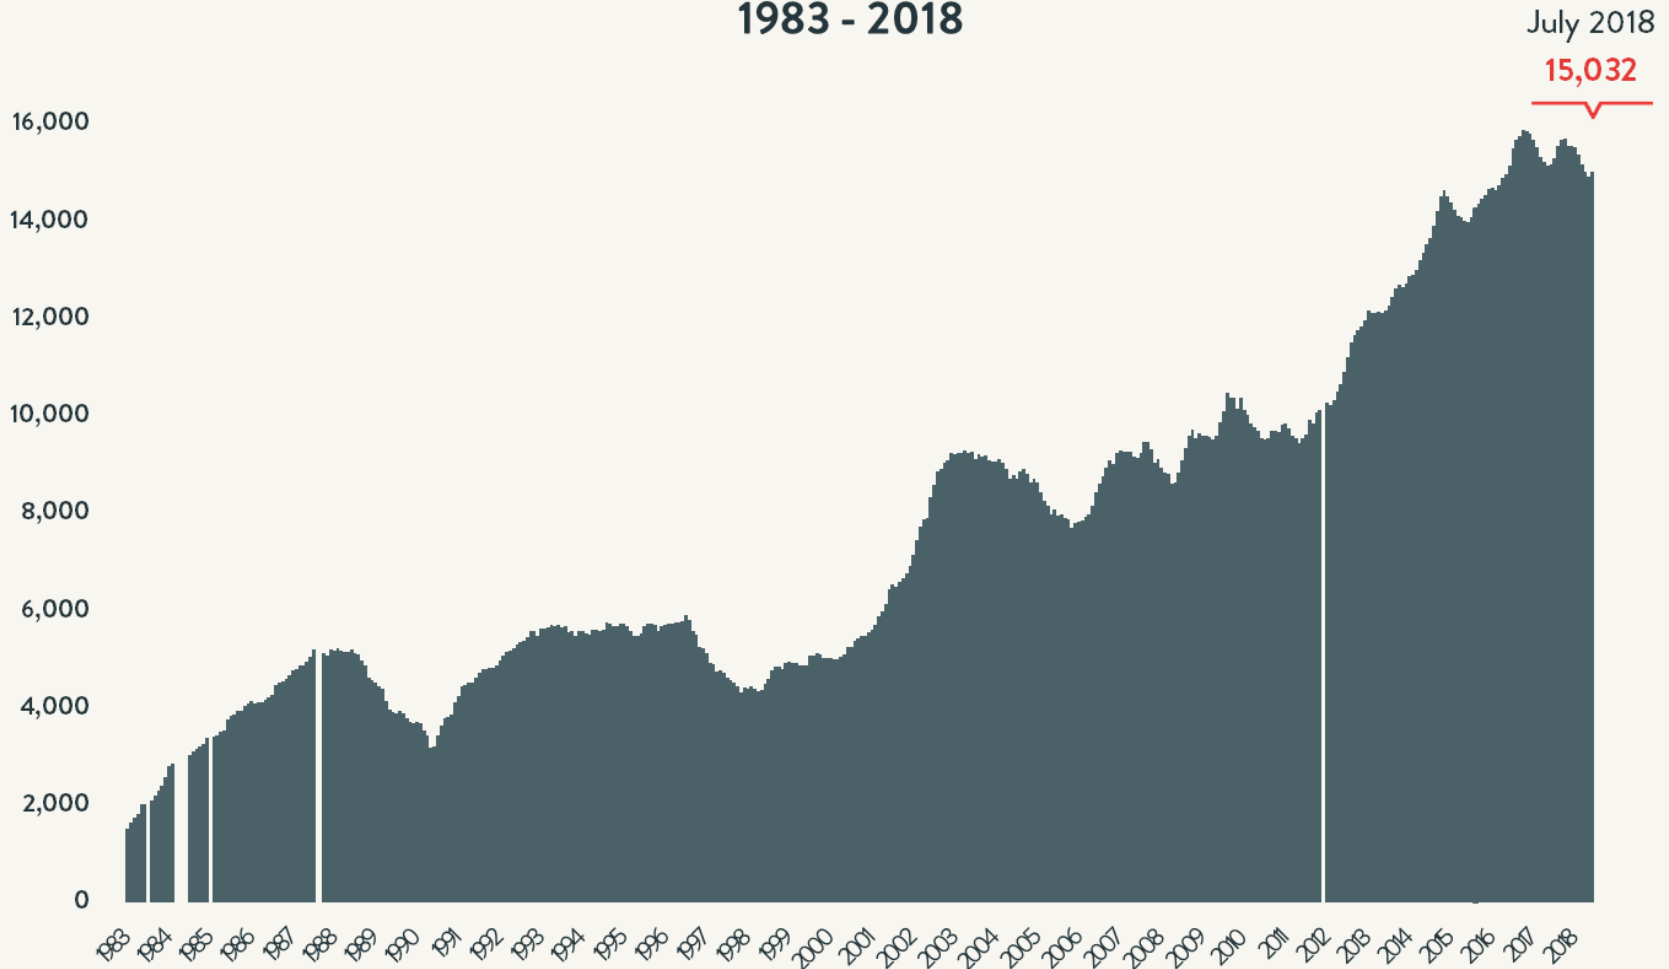

Number of Homeless Families Each Night in NYC Shelters 1983 - 2018

Source: NYC Department of Homeless Services and Human Resource Administration; LL37 Reports