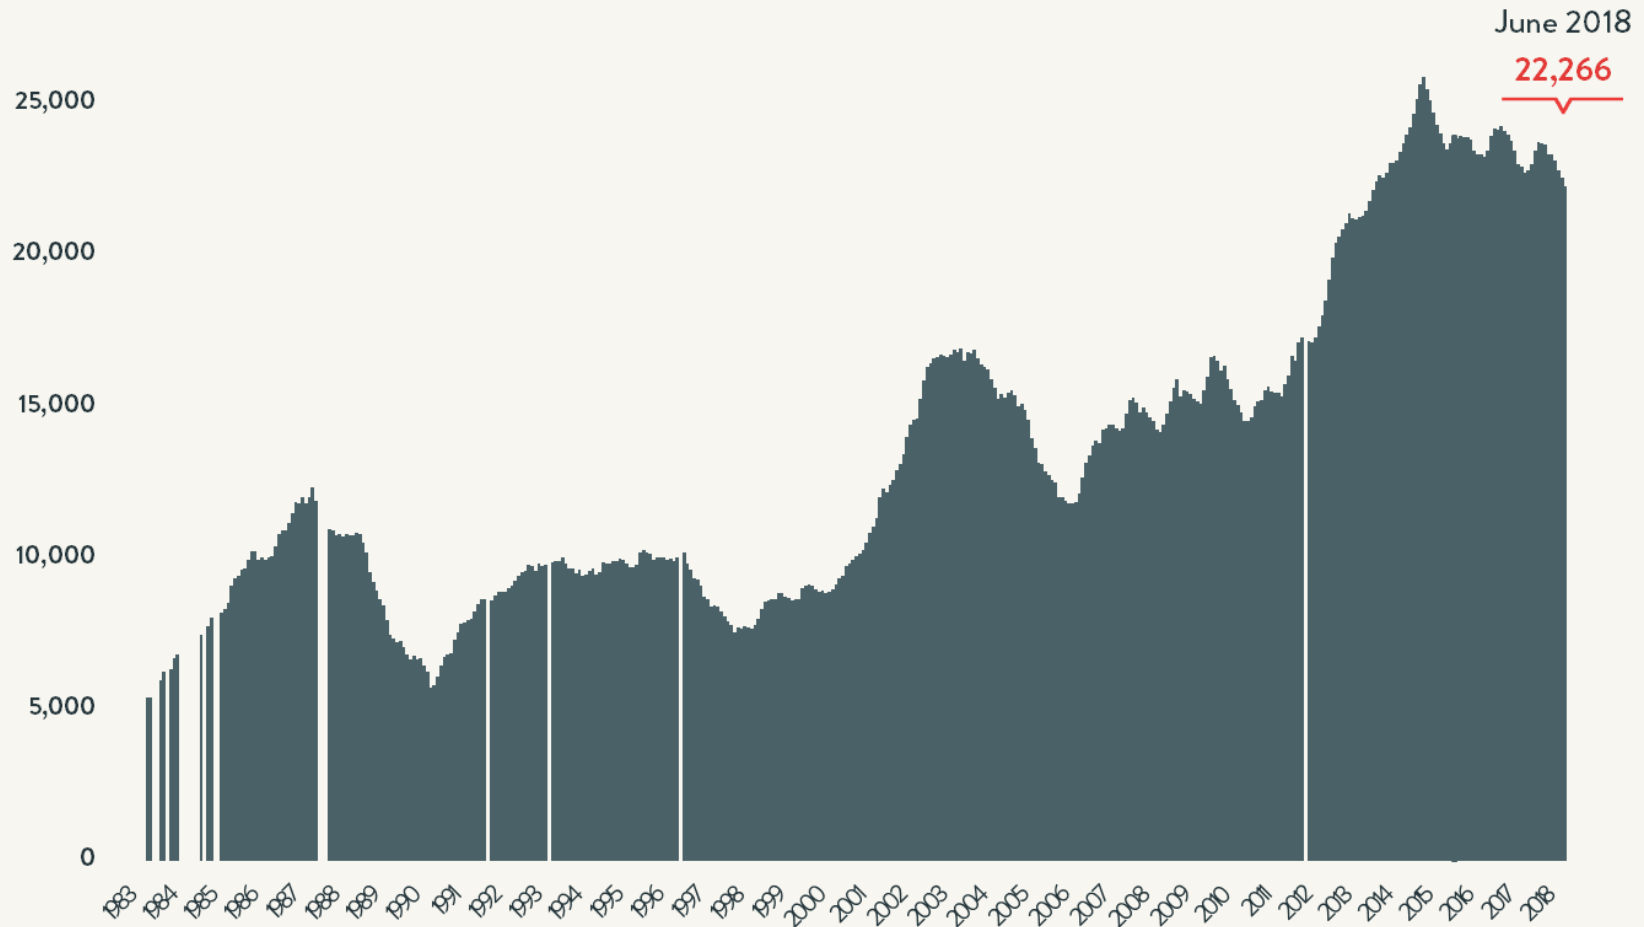

Number of Homeless Children Each Night in NYC Shelters 1983 - 2018

Source: NYC Department of Homeless Services and Human Resource Administration; LL37 Reports