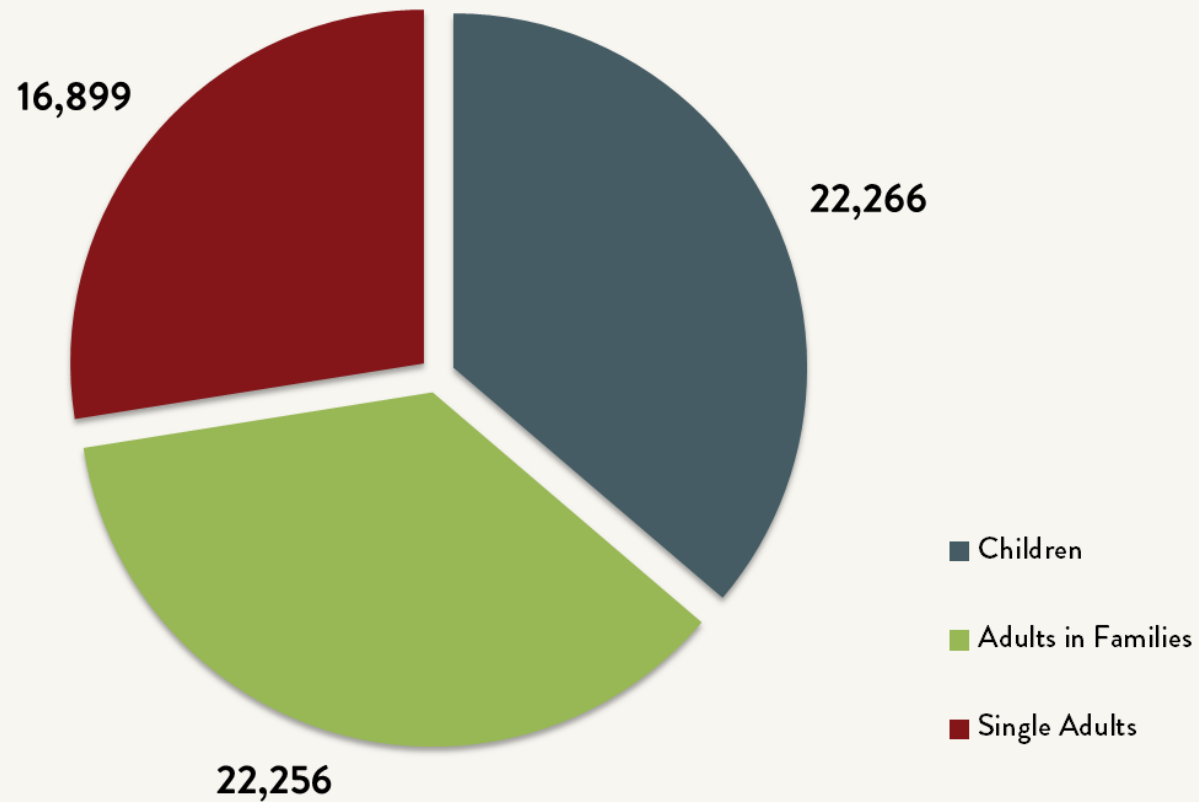

Number of Homeless People Each Night in NYC Shelters 1983 - 2018

Source: NYC Department of Homeless Services; LL37 Reports

Data include individuals in DHS municipal system, Safe Havens, stabilization beds, veteran's shelters, criminal justice beds, and HPD emergency shelters.

Number of Homeless People Each Night in NYC Shelters June 2018

Total NYC
Municipal Shelter
Population:
61,421

Source: NYC Department of Homeless Services and Human Resource Administration; LL37 Reports

Number of Homeless Families Each Night in NYC Shelters 1983 - 2018