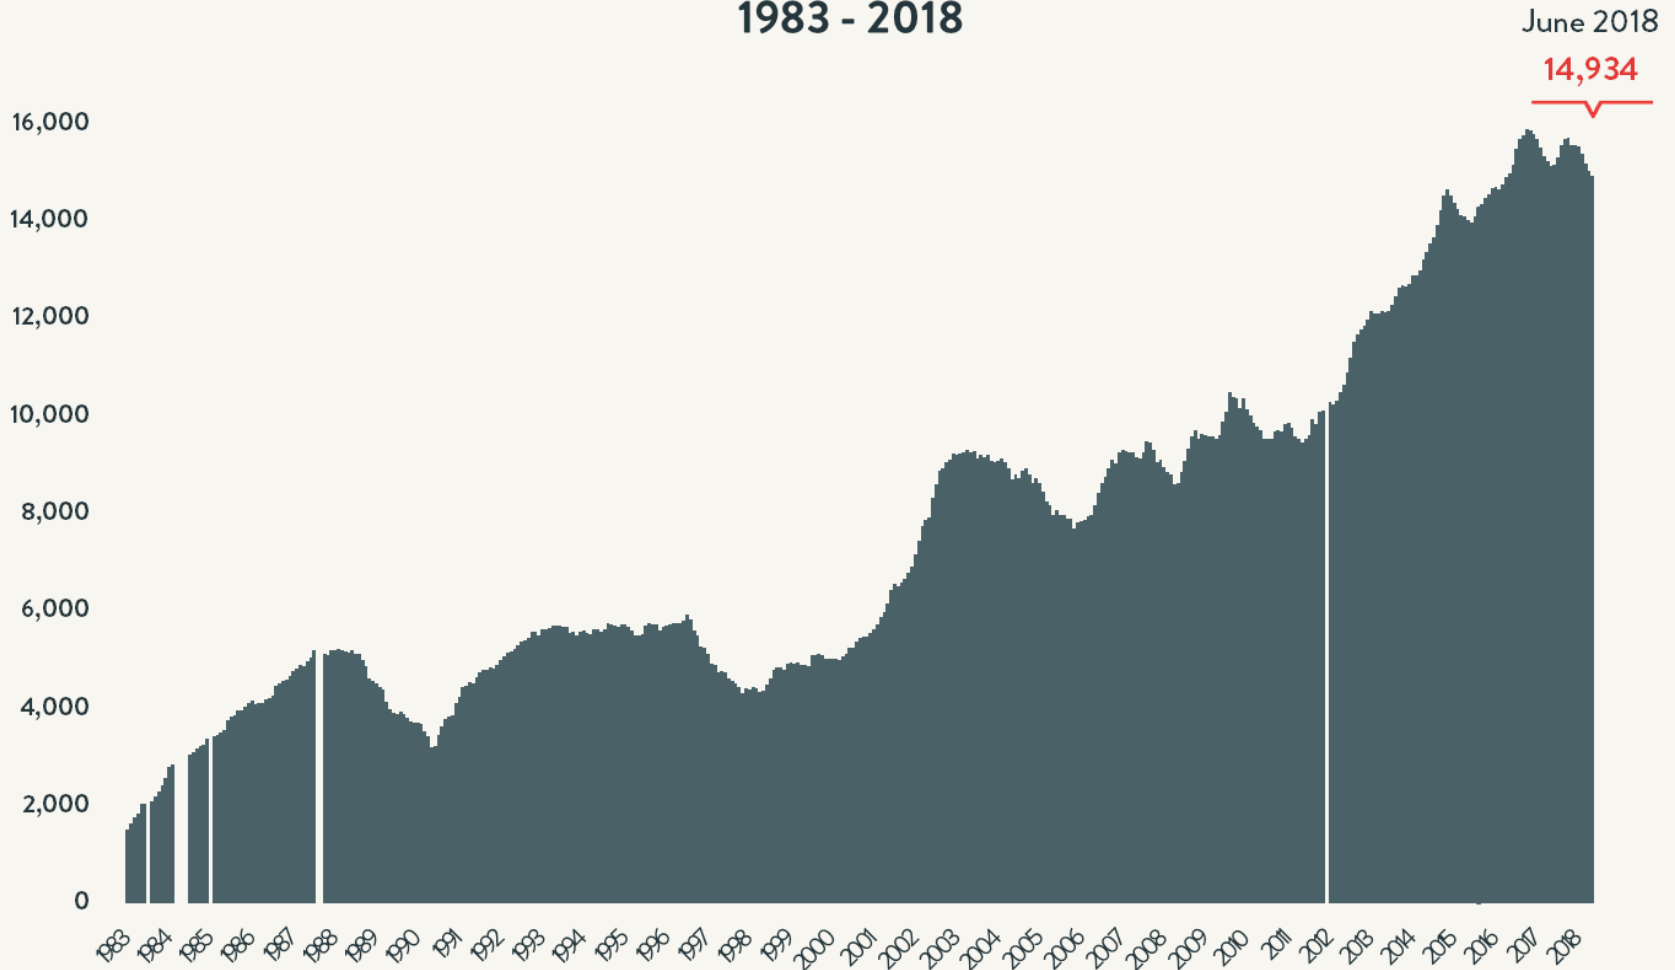

Number of Homeless People Each Night in NYC Shelters June 2018

Total NYC
Municipal Shelter
Population:
61,421

Source: NYC Department of Homeless Services and Human Resource Administration; LL37 Reports

Number of Homeless Families Each Night in NYC Shelters 1983 - 2018