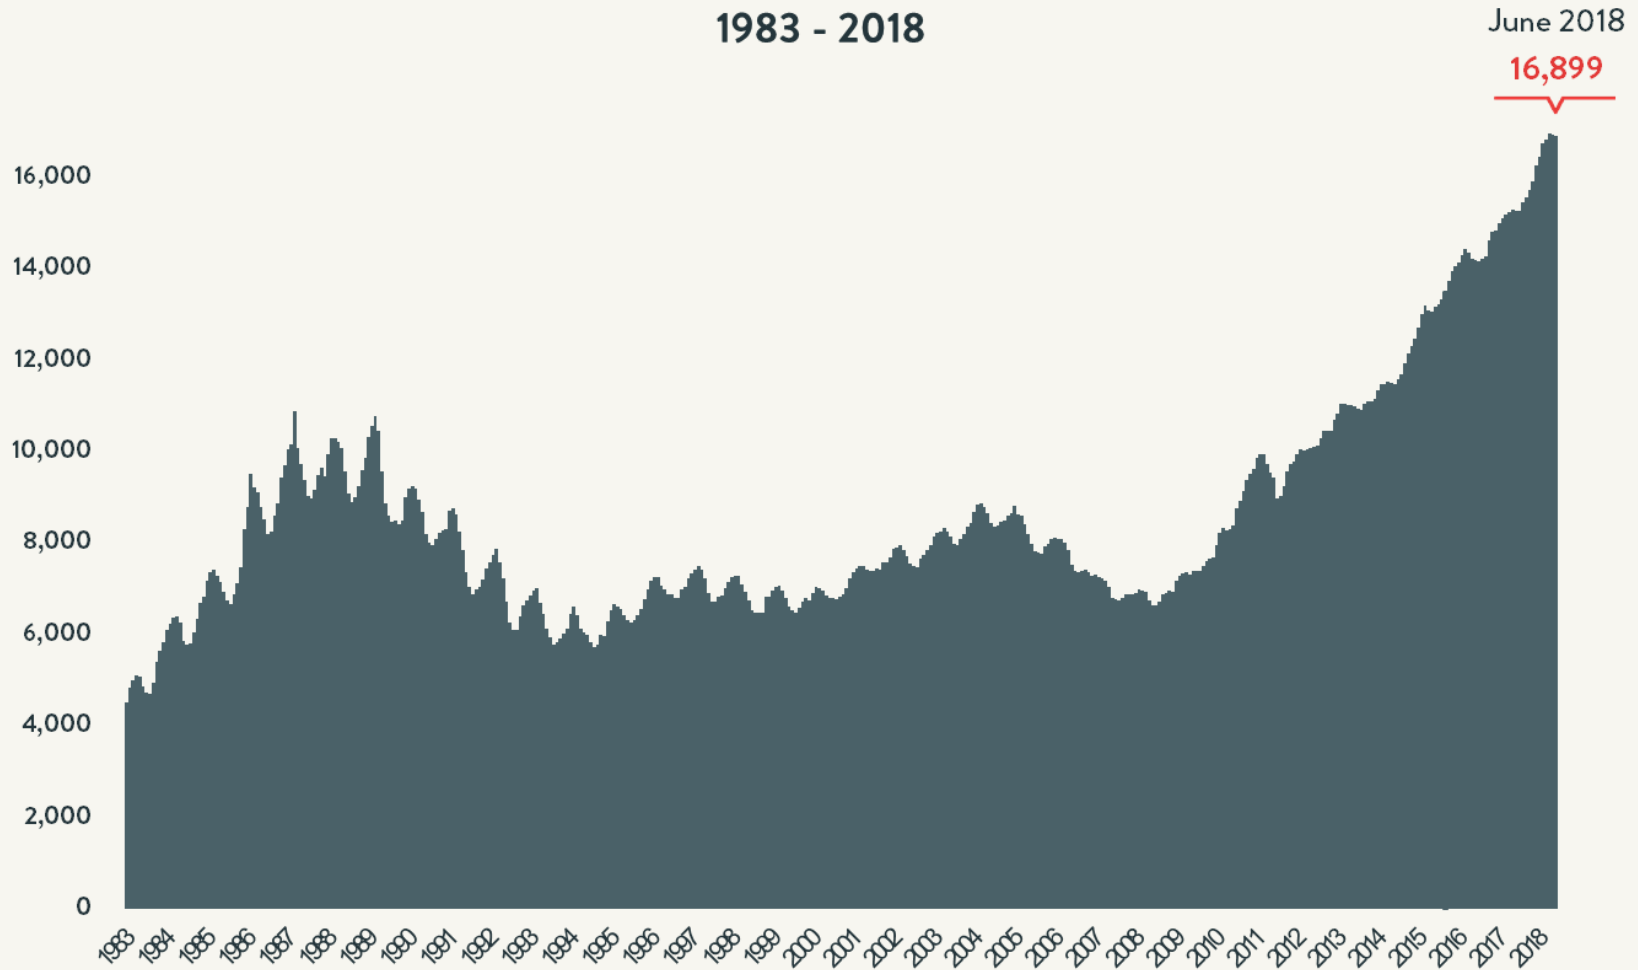

Number of Homeless Single Adults Each Night in NYC Shelters 1983 - 2018

Source: NYC Department of Homeless Services and Human Resource Administration; LL37 Reports