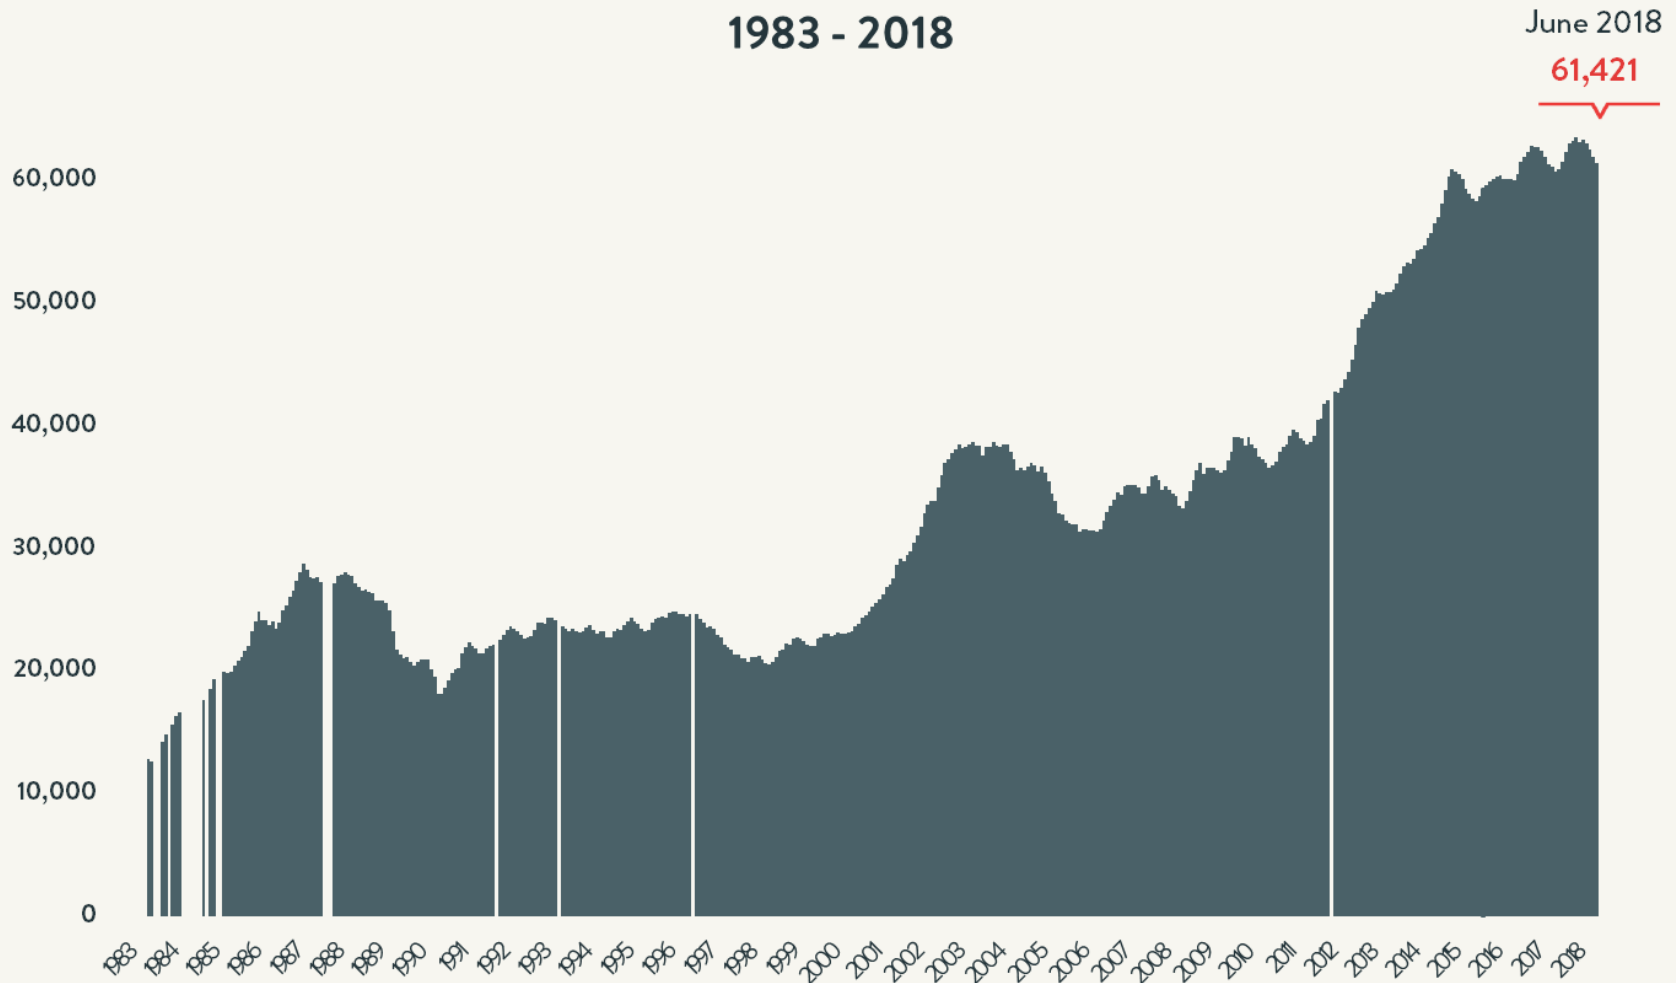

Number of Homeless People Each Night in NYC Shelters 1983 - 2018

Source: NYC Department of Homeless Services; LL37 Reports

Data include individuals in DHS municipal system, Safe Havens, stabilization beds, veteran's shelters, criminal justice beds, and HPD emergency shelters.

Number of Homeless People Each Night in NYC Shelters June 2018

Total NYC
Municipal Shelter
Population:
61,421

Source: NYC Department of Homeless Services and Human Resource Administration; LL37 Reports

Number of Homeless Families Each Night in NYC Shelters 1983 - 2018