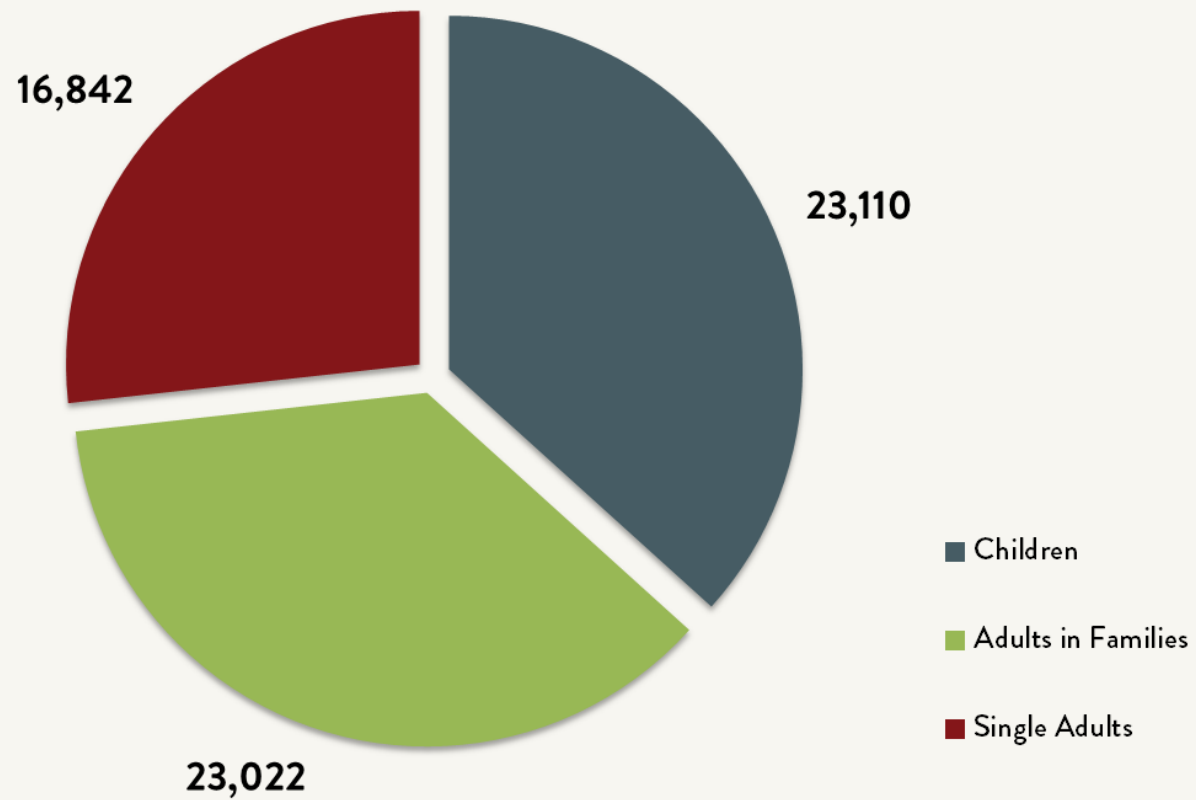

Number of Homeless People Each Night in NYC Shelters 1983 - 2018

Source: NYC Department of Homeless Services and Human Resource Administration; LL37 Reports
Data include individuals in veteran's shelters, Safe Havens, stabilization beds, and HPD emergency shelters.

Number of Homeless People Each Night in NYC Shelters March 2018

Total NYC
Municipal Shelter
Population:
62,974

Source: NYC Department of Homeless Services and Human Resource Administration; LL37 Reports