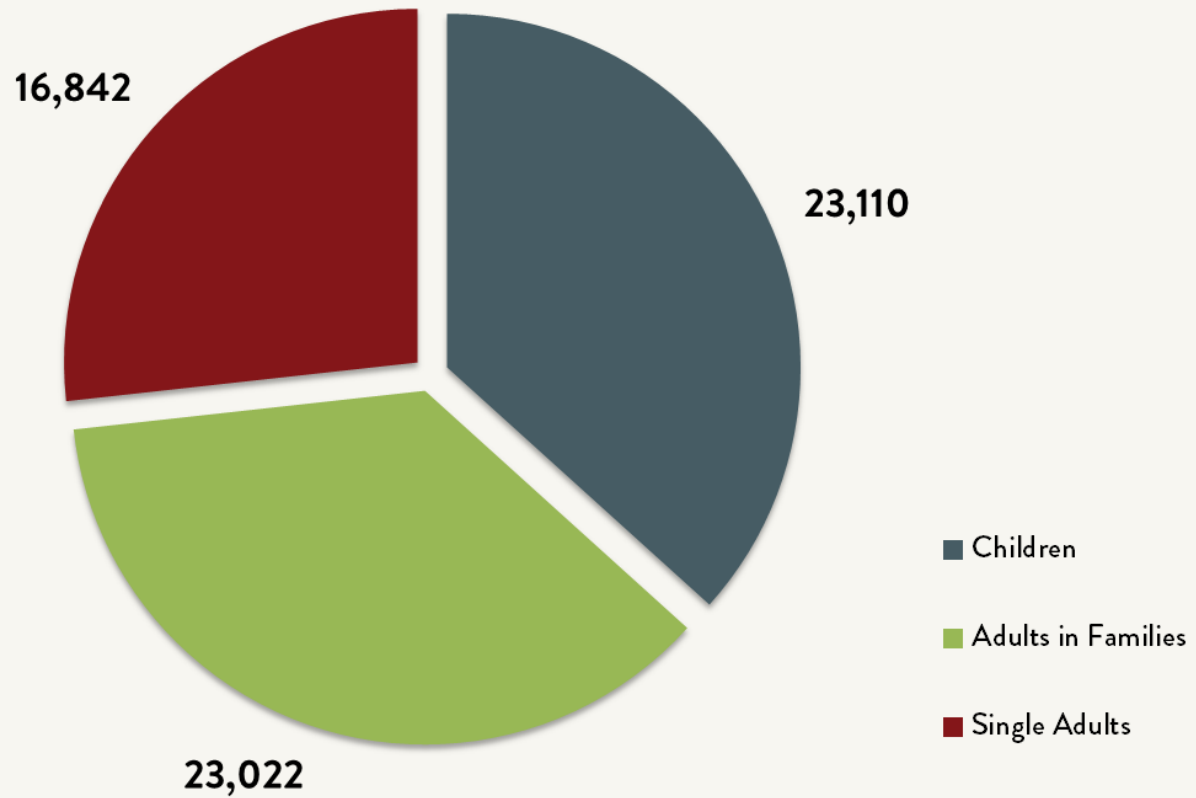

Number of Homeless People Each Night in NYC Shelters 1983 - 2018

Source: NYC Department of Homeless Services and Human Resource Administration; LL37 Reports
Data include individuals in veteran's shelters, Safe Havens, stabilization beds, and HPD emergency shelters.

Number of Homeless People Each Night in NYC Shelters March 2018

Total NYC
Municipal Shelter
Population:
62,974

Source: NYC Department of Homeless Services and Human Resource Administration; LL37 Reports