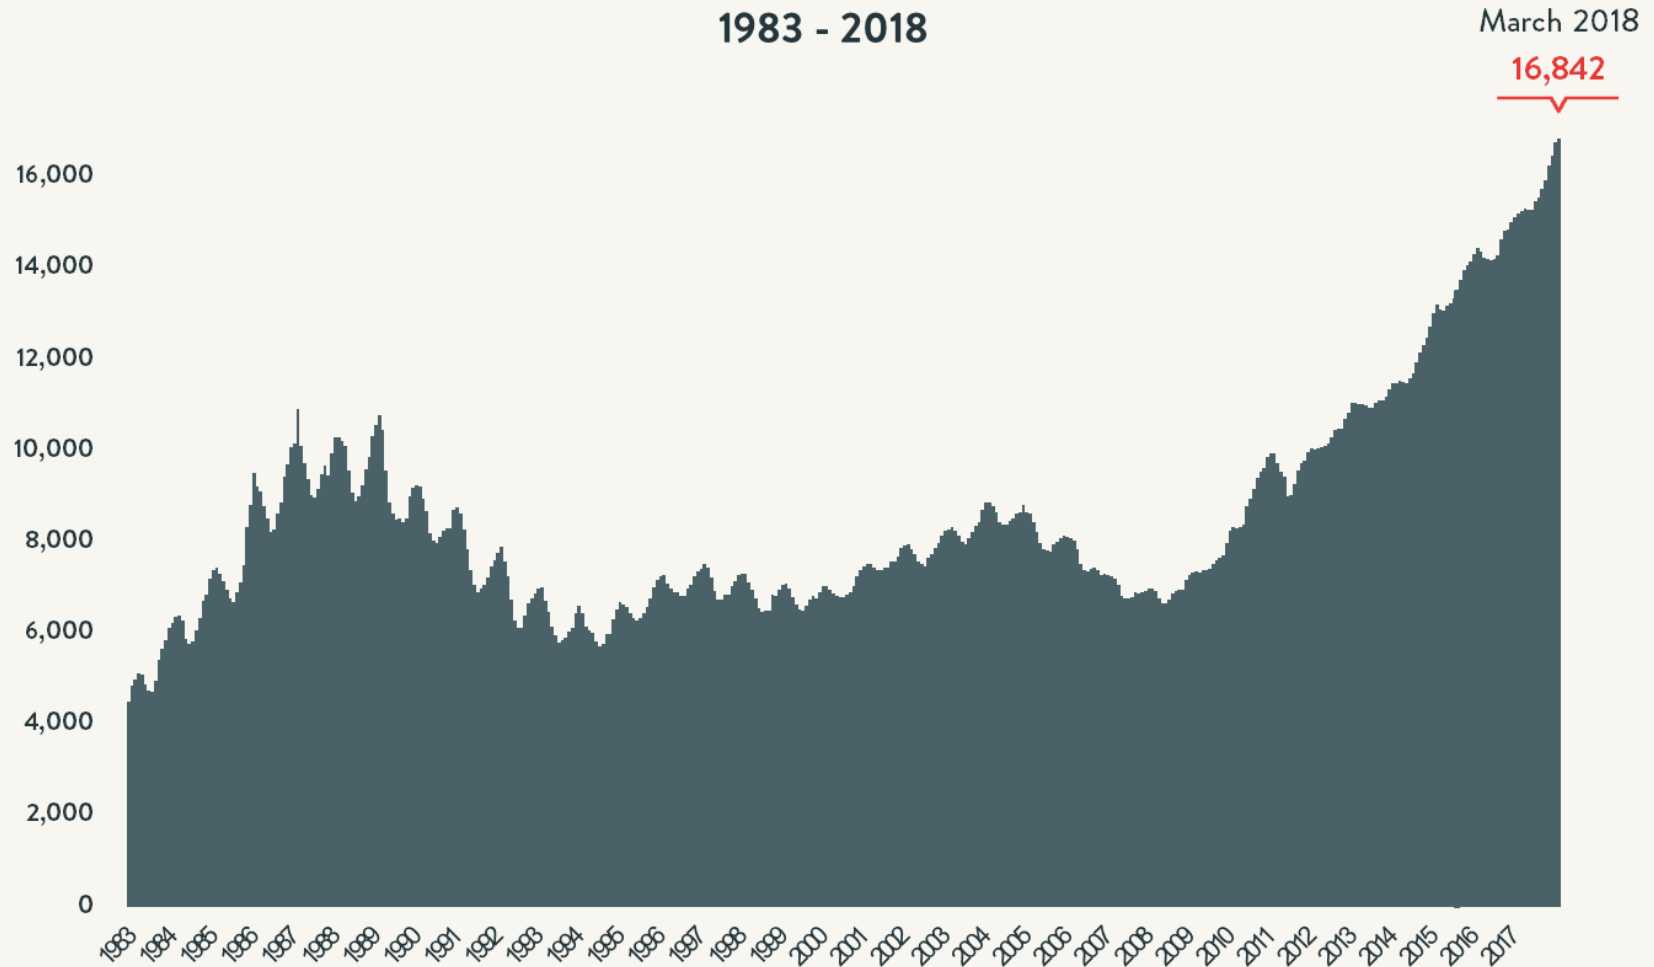

Number of Homeless Single Adults Each Night in NYC Shelters 1983 - 2018

Source: NYC Department of Homeless Services and Human Resource Administration; LL37 Reports