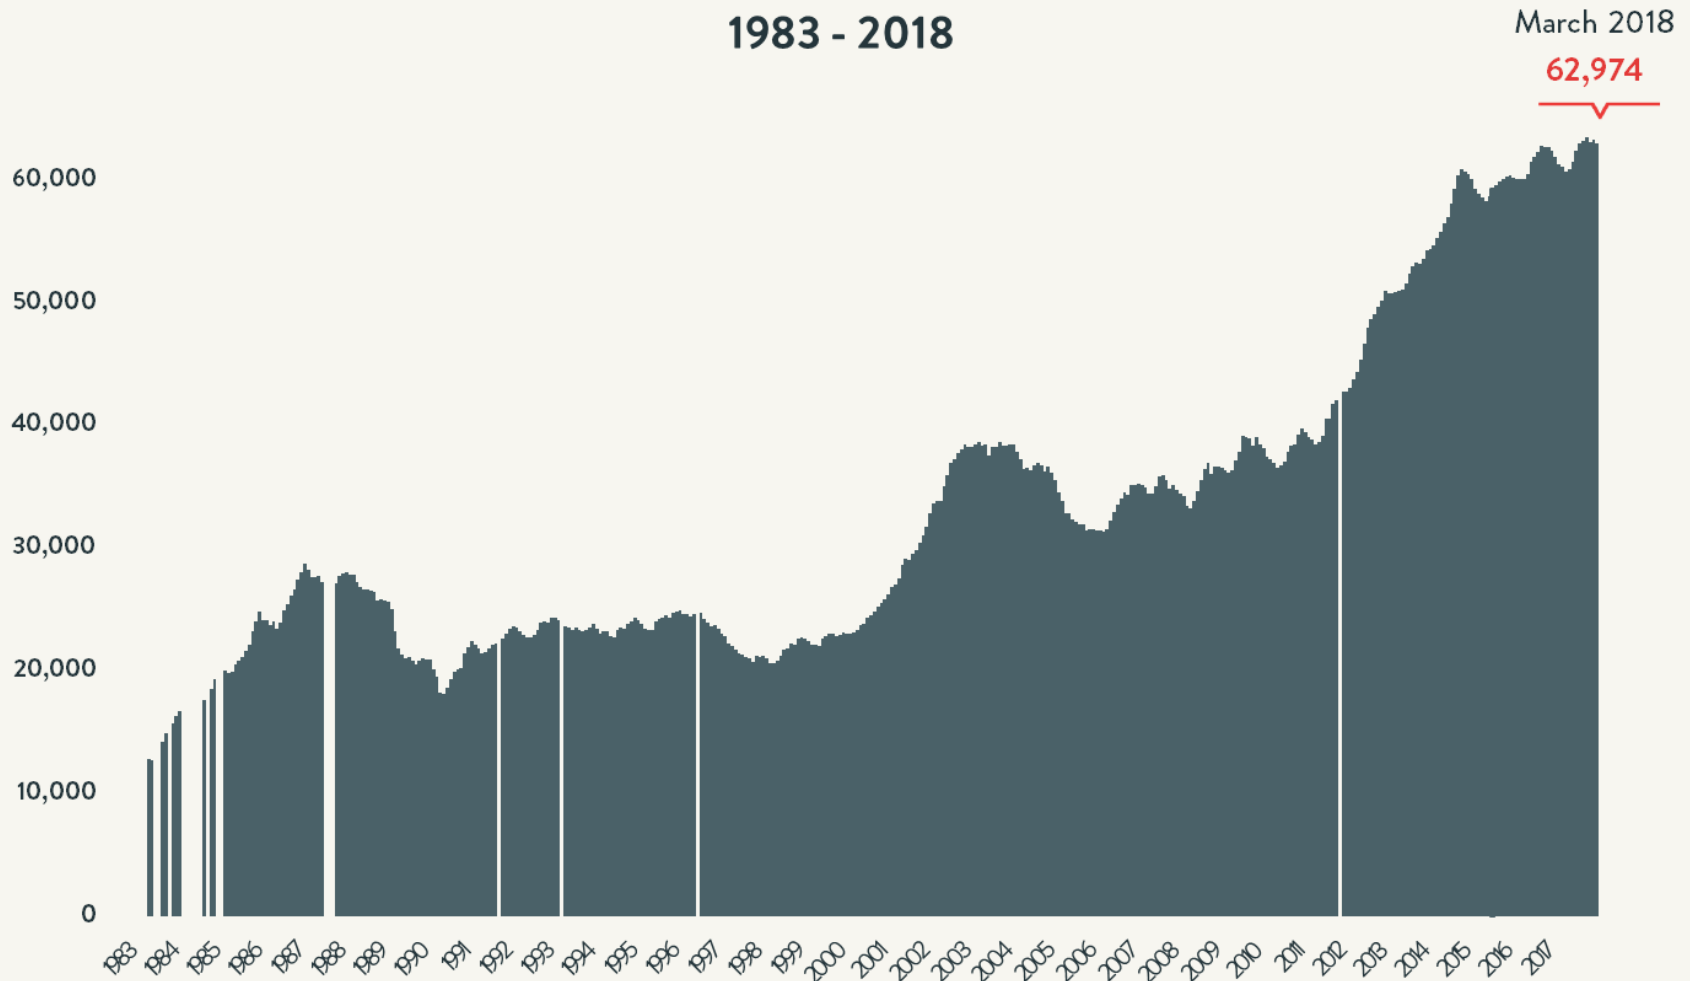

Number of Homeless People Each Night in NYC Shelters 1983 - 2018

Source: NYC Department of Homeless Services and Human Resource Administration; LL37 Reports
Data include individuals in veteran's shelters, Safe Havens, stabilization beds, and HPD emergency shelters.

Number of Homeless People Each Night in NYC Shelters March 2018

Total NYC
Municipal Shelter
Population:
62,974

Source: NYC Department of Homeless Services and Human Resource Administration; LL37 Reports