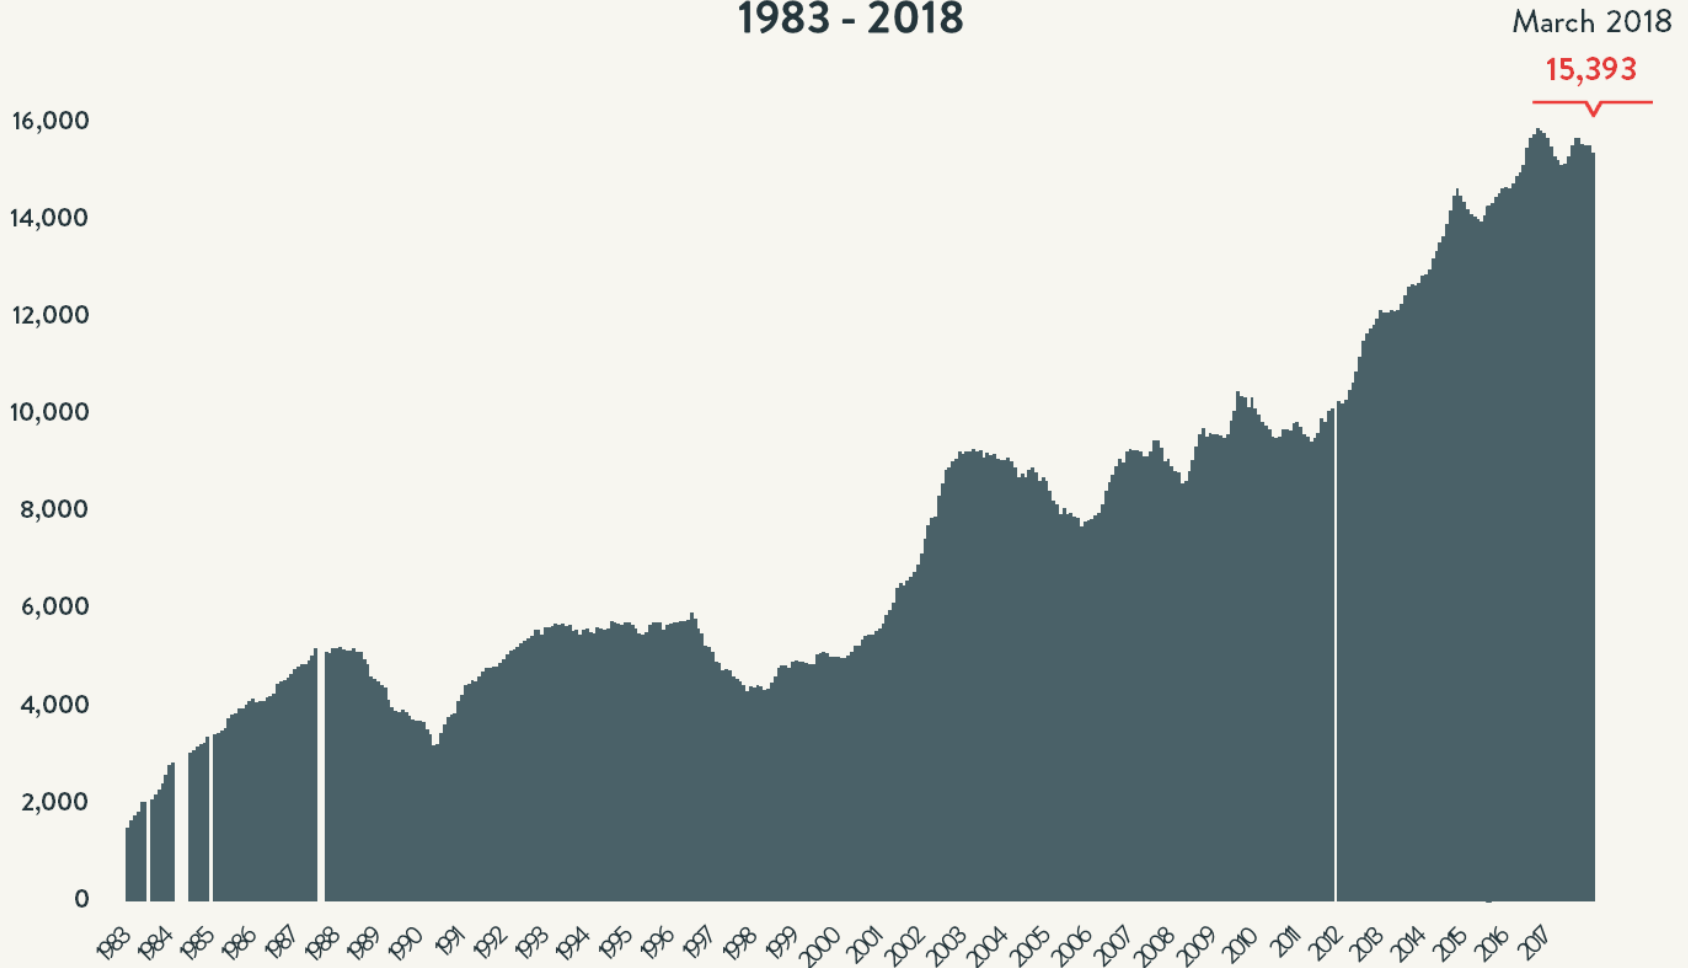

Number of Homeless Families Each Night in NYC Shelters 1983 - 2018

Source: NYC Department of Homeless Services and Human Resource Administration; LL37 Reports