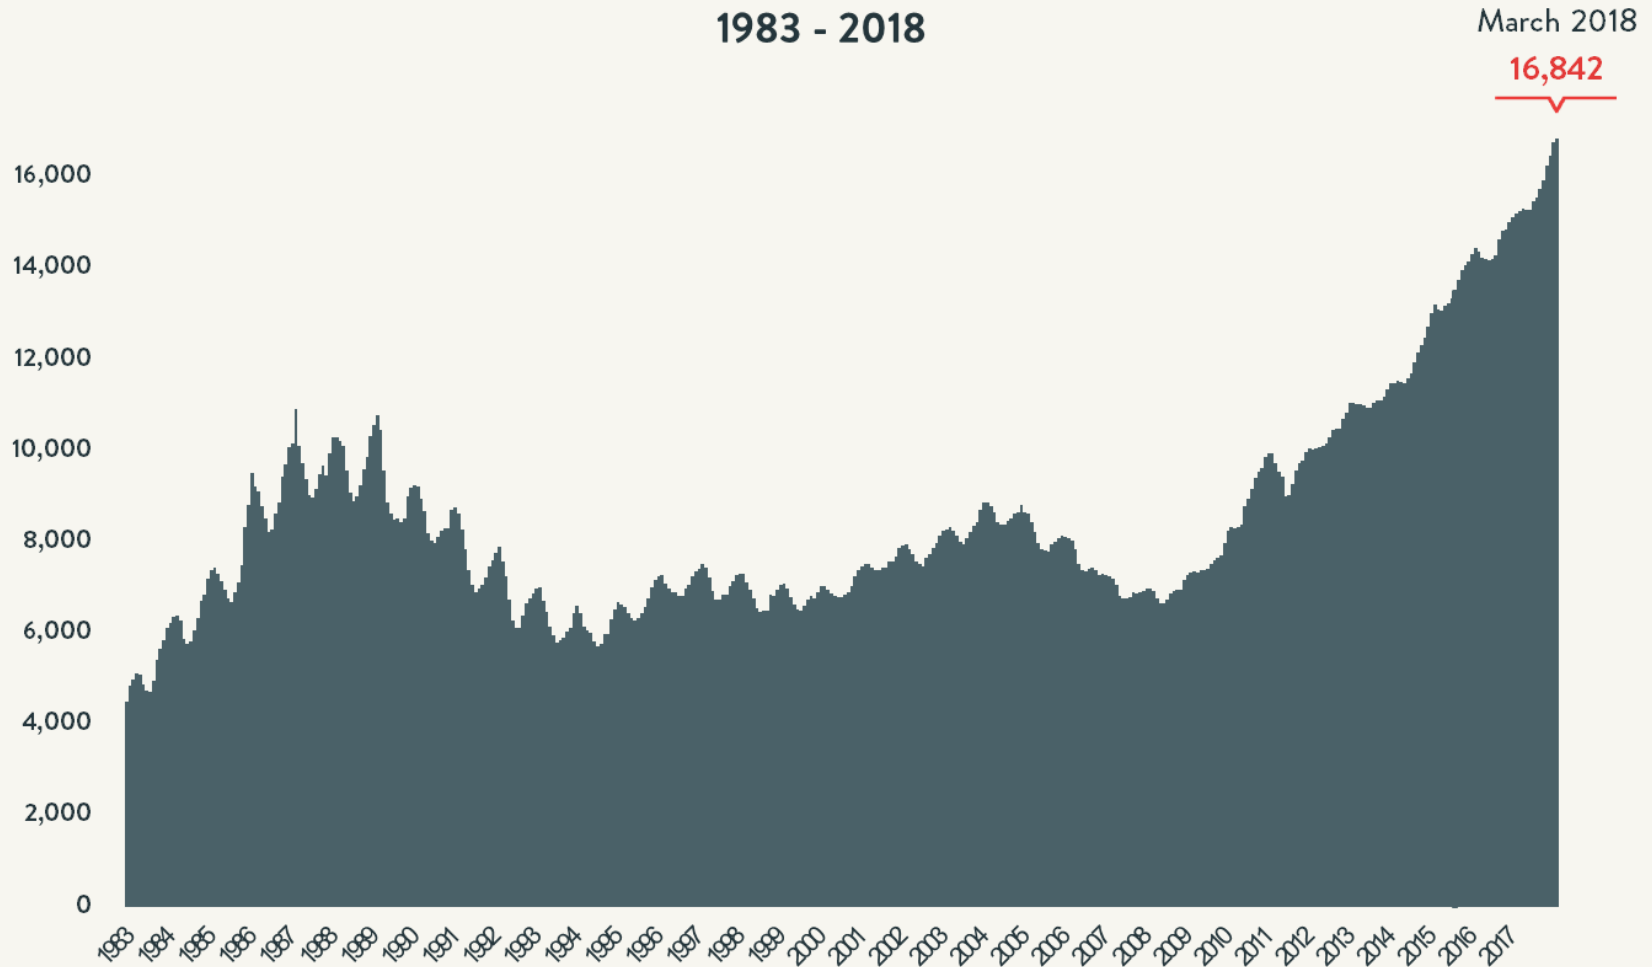

Number of Homeless Single Adults Each Night in NYC Shelters 1983 - 2018

Source: NYC Department of Homeless Services and Human Resource Administration; LL37 Reports