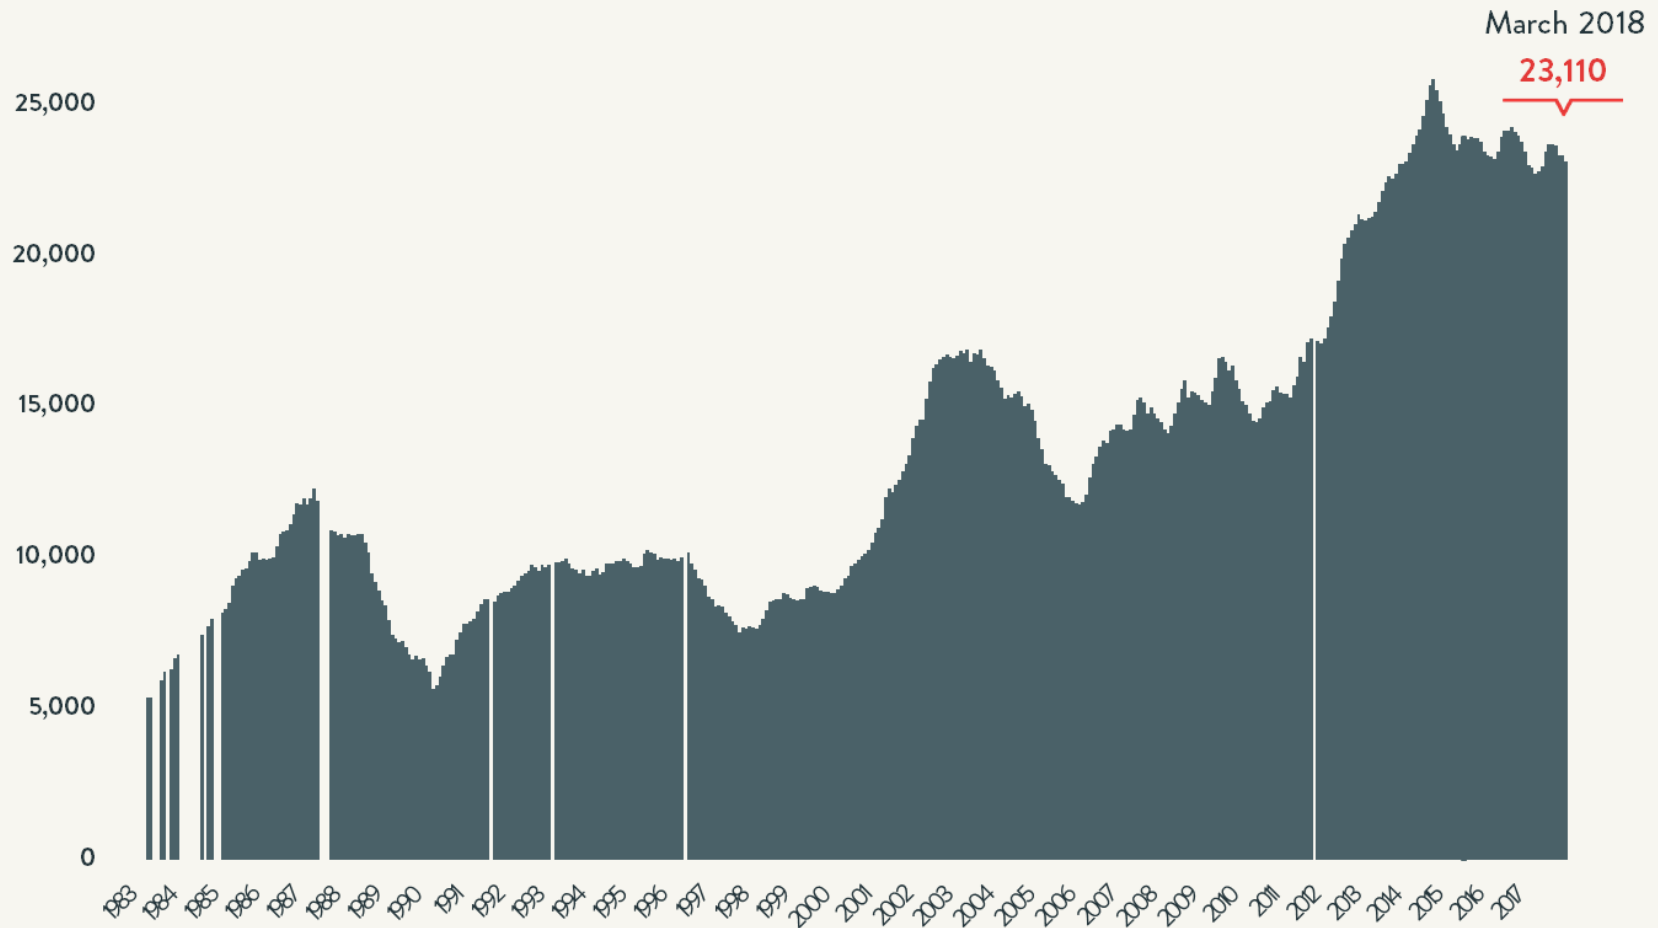

Number of Homeless Children Each Night in NYC Shelters 1983 - 2018

Source: NYC Department of Homeless Services and Human Resource Administration; LL37 Reports