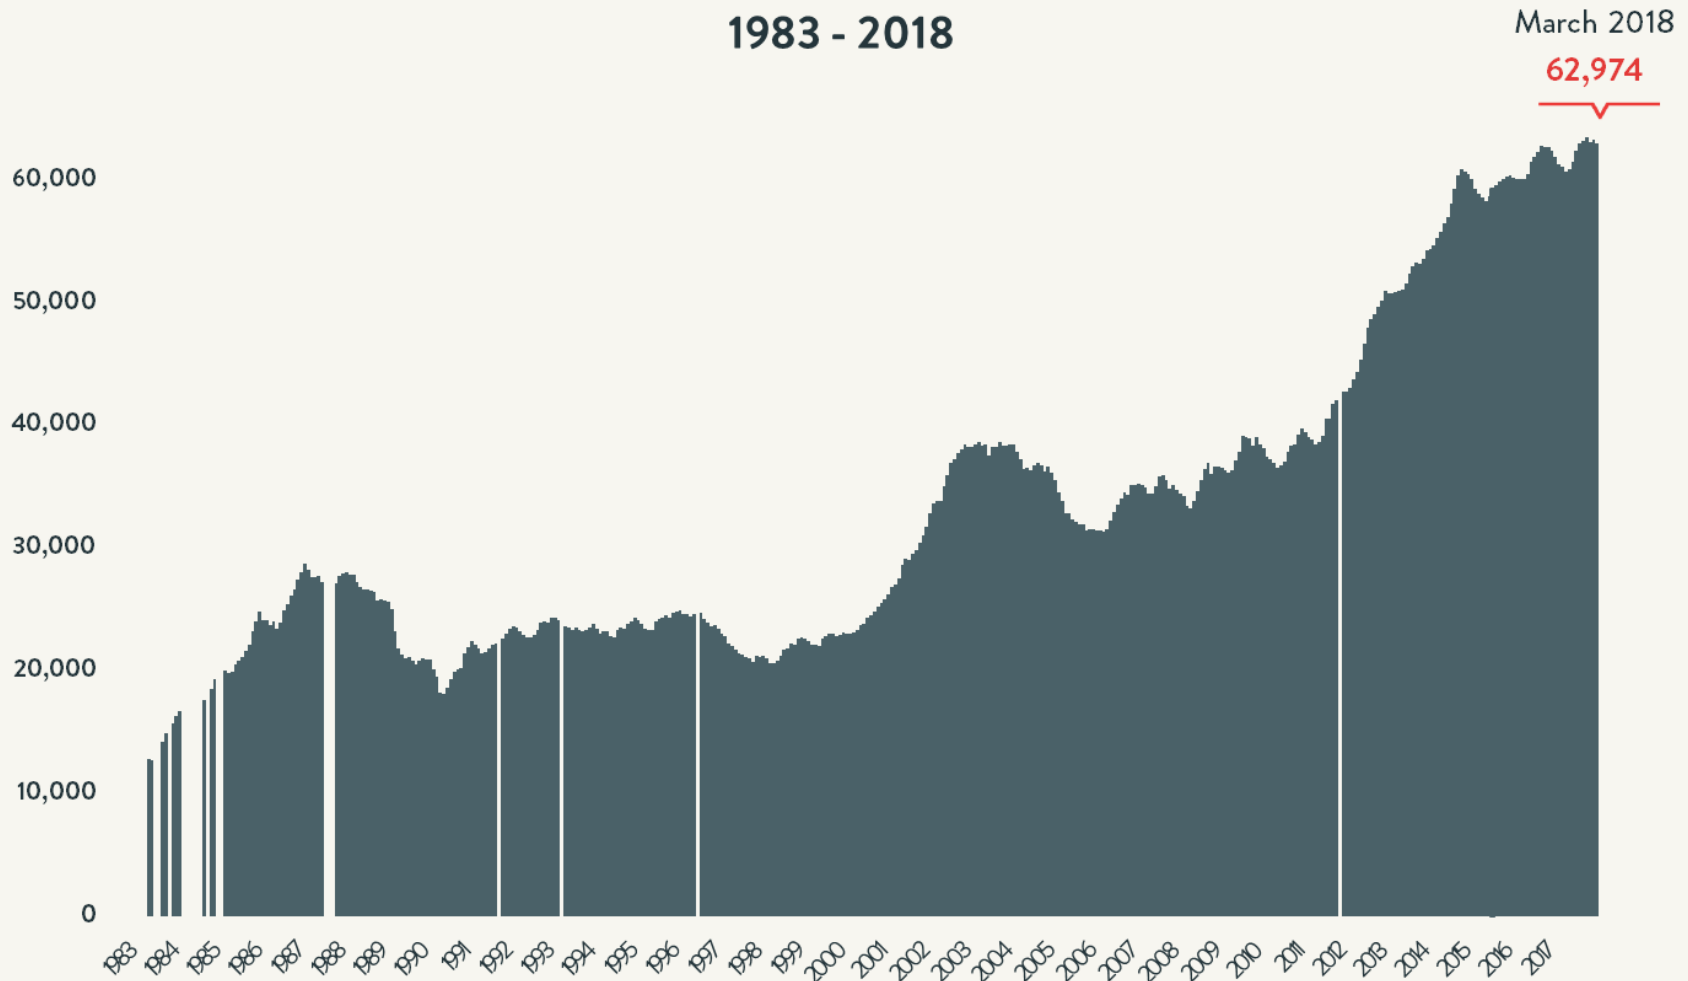

Number of Homeless People Each Night in NYC Shelters 1983 - 2018

Source: NYC Department of Homeless Services and Human Resource Administration; LL37 Reports
Data include individuals in veteran's shelters, Safe Havens, stabilization beds, and HPD emergency shelters.

Number of Homeless People Each Night in NYC Shelters March 2018

Total NYC
Municipal Shelter
Population:
62,974

Source: NYC Department of Homeless Services and Human Resource Administration; LL37 Reports