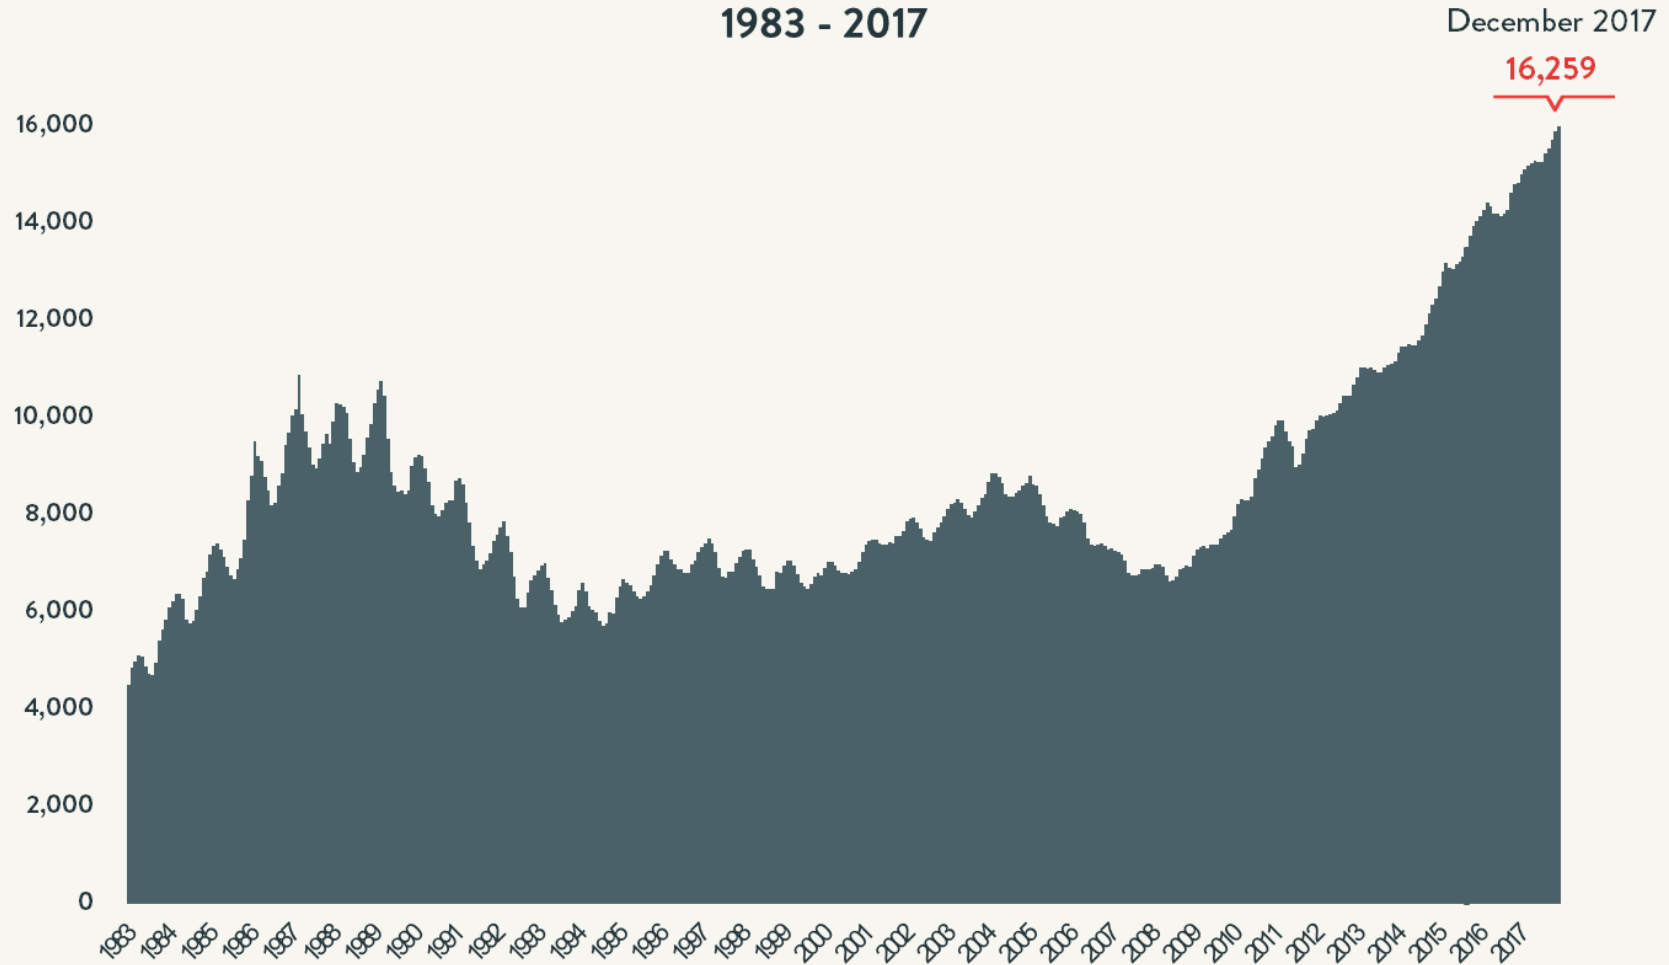

Number of Homeless Single Adults Each Night in NYC Shelters 1983 - 2017

Source: NYC Department of Homeless Services and Human Resource Administration; LL37 Reports