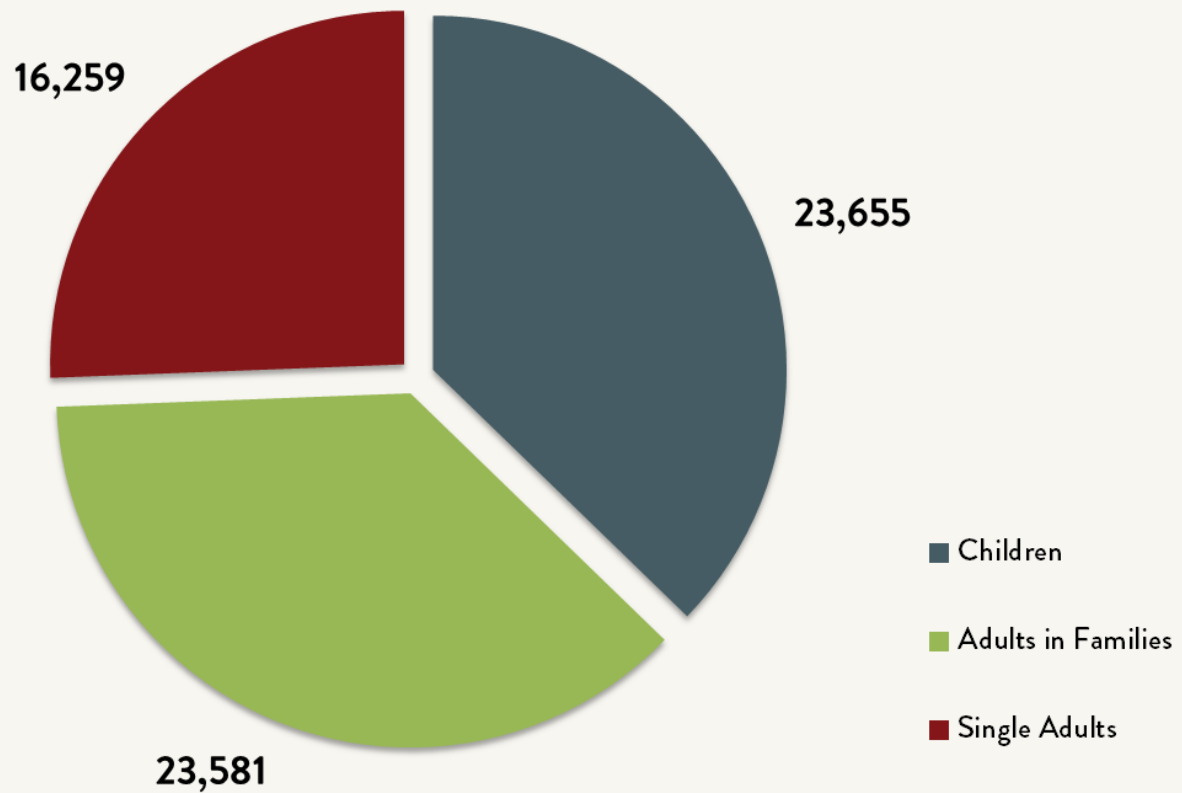

Number of Homeless People Each Night in NYC Shelters 1983 - 2017

Source: NYC Department of Homeless Services and Human Resource Administration; LL37 Reports
Data include individuals in veteran's shelters, Safe Havens, stabilization beds, and HPD emergency shelters.

Number of Homeless People Each Night in NYC Shelters December 2017

Total NYC
Municipal Shelter
Population:
63,495

Source: NYC Department of Homeless Services and Human Resource Administration; LL37 Reports