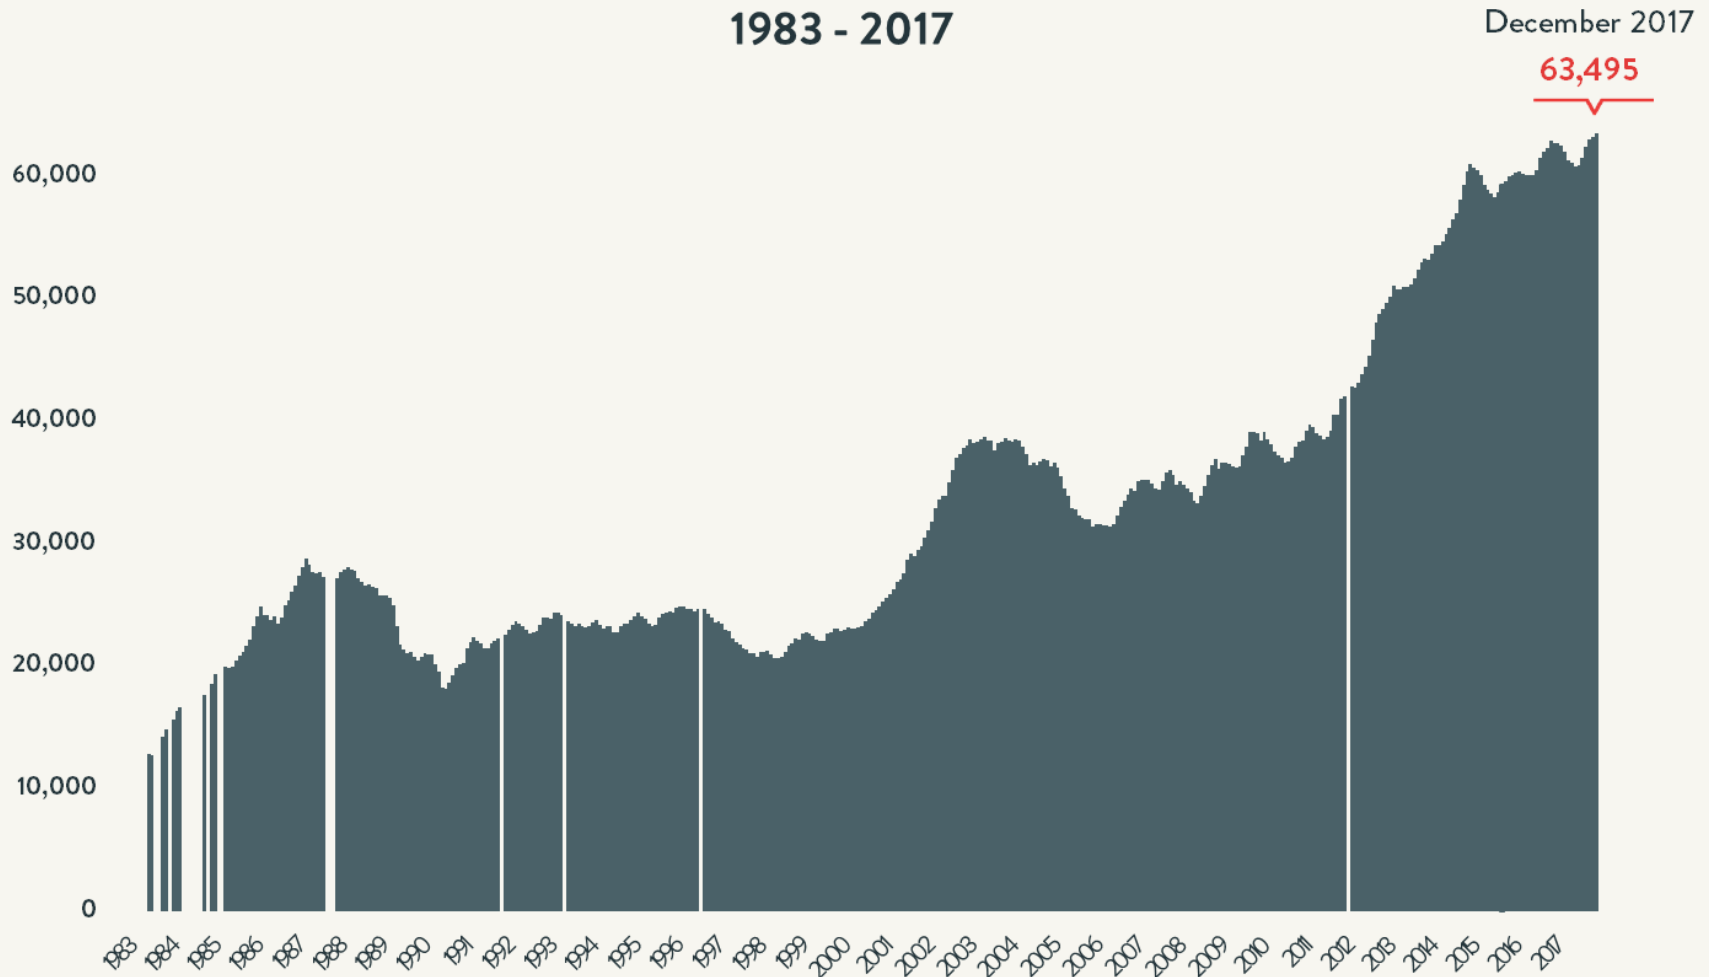

Number of Homeless People Each Night in NYC Shelters 1983 - 2017

Source: NYC Department of Homeless Services and Human Resource Administration; LL37 Reports
Data include individuals in veteran's shelters, Safe Havens, stabilization beds, and HPD emergency shelters.

Number of Homeless People Each Night in NYC Shelters December 2017

Total NYC
Municipal Shelter
Population:
63,495

Source: NYC Department of Homeless Services and Human Resource Administration; LL37 Reports