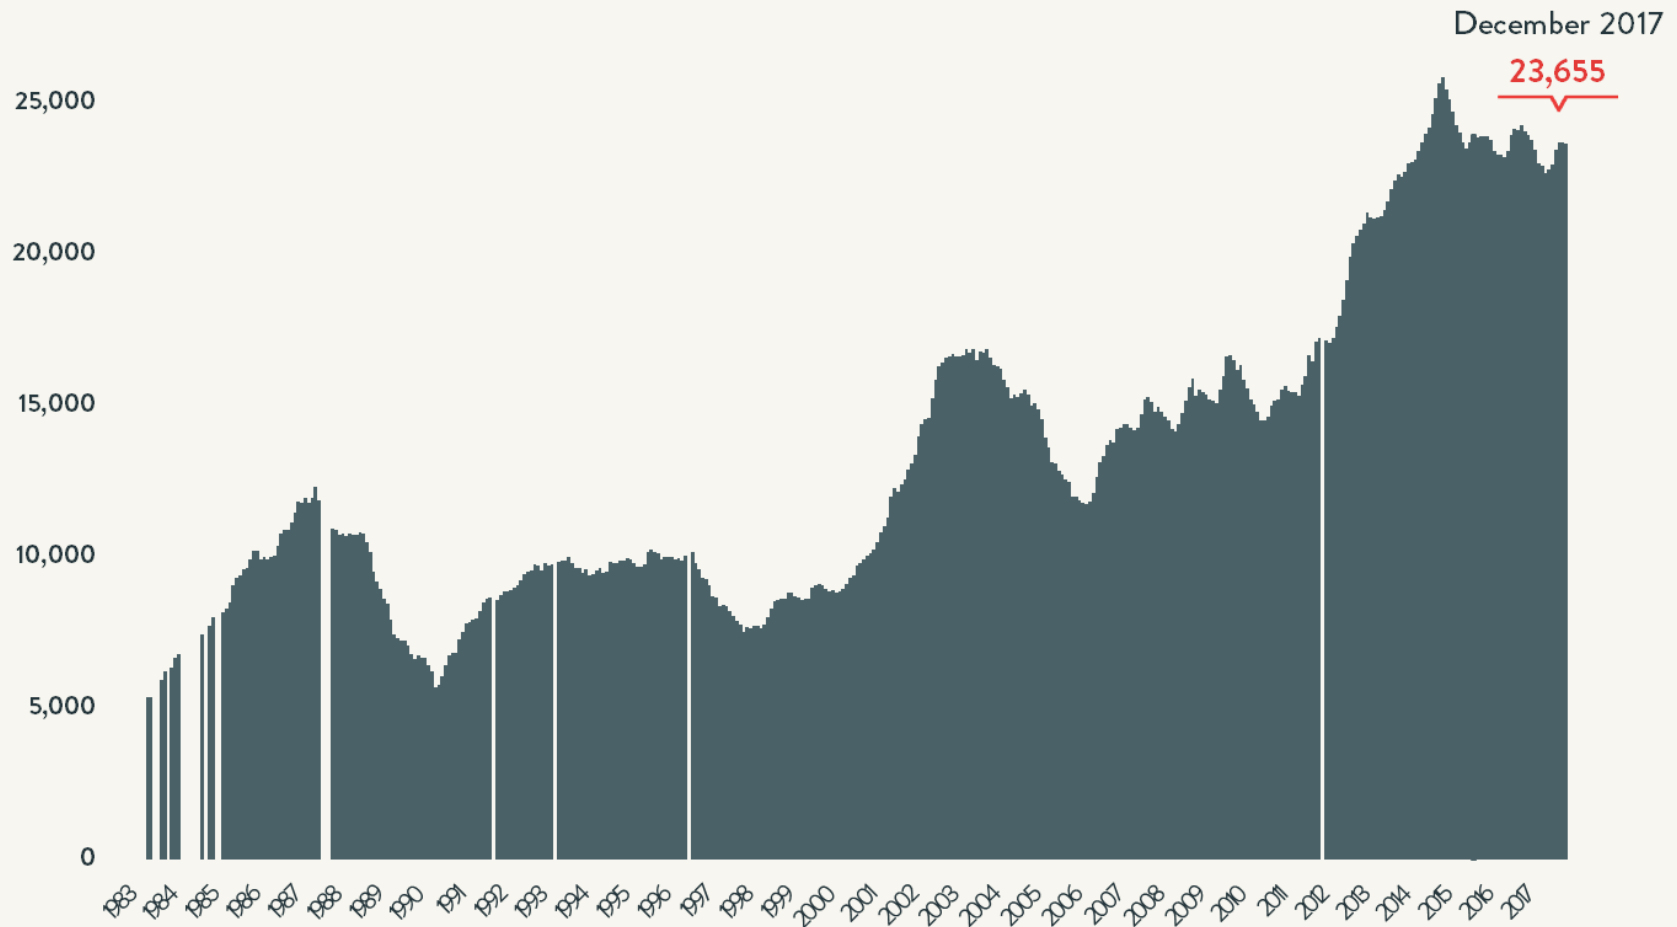

Number of Homeless Children Each Night in NYC Shelters 1983 - 2017

Source: NYC Department of Homeless Services and Human Resource Administration; LL37 Reports