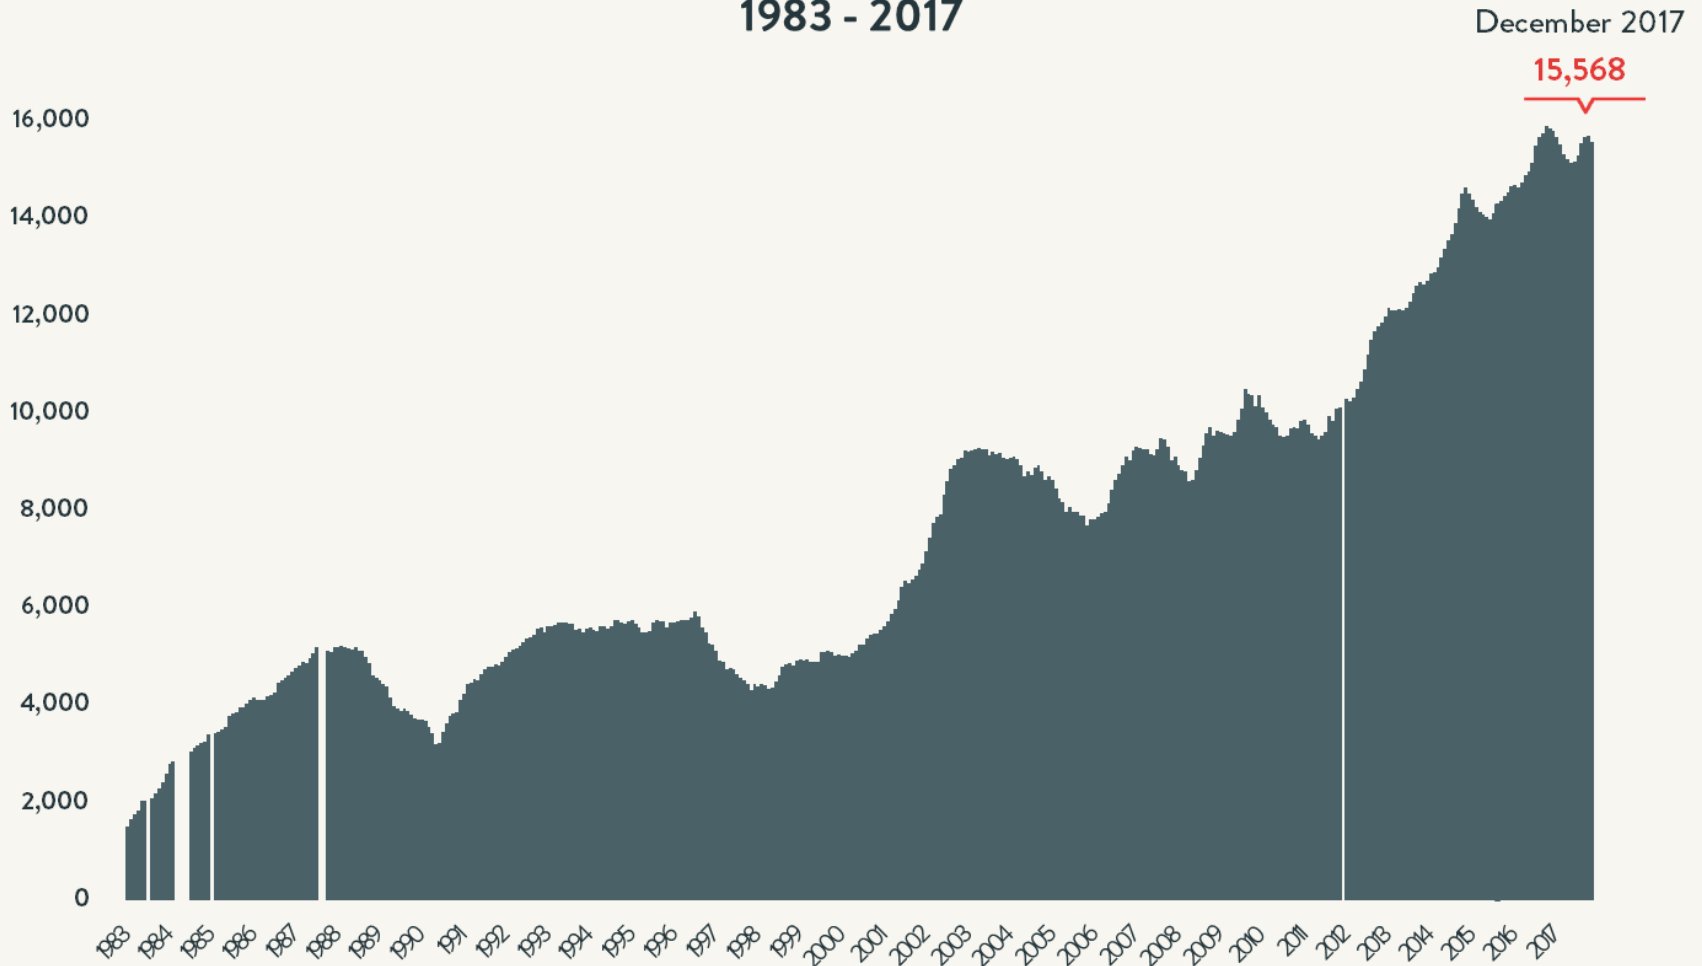

Number of Homeless Families Each Night in NYC Shelters 1983 - 2017

Source: NYC Department of Homeless Services and Human Resource Administration; LL37 Reports