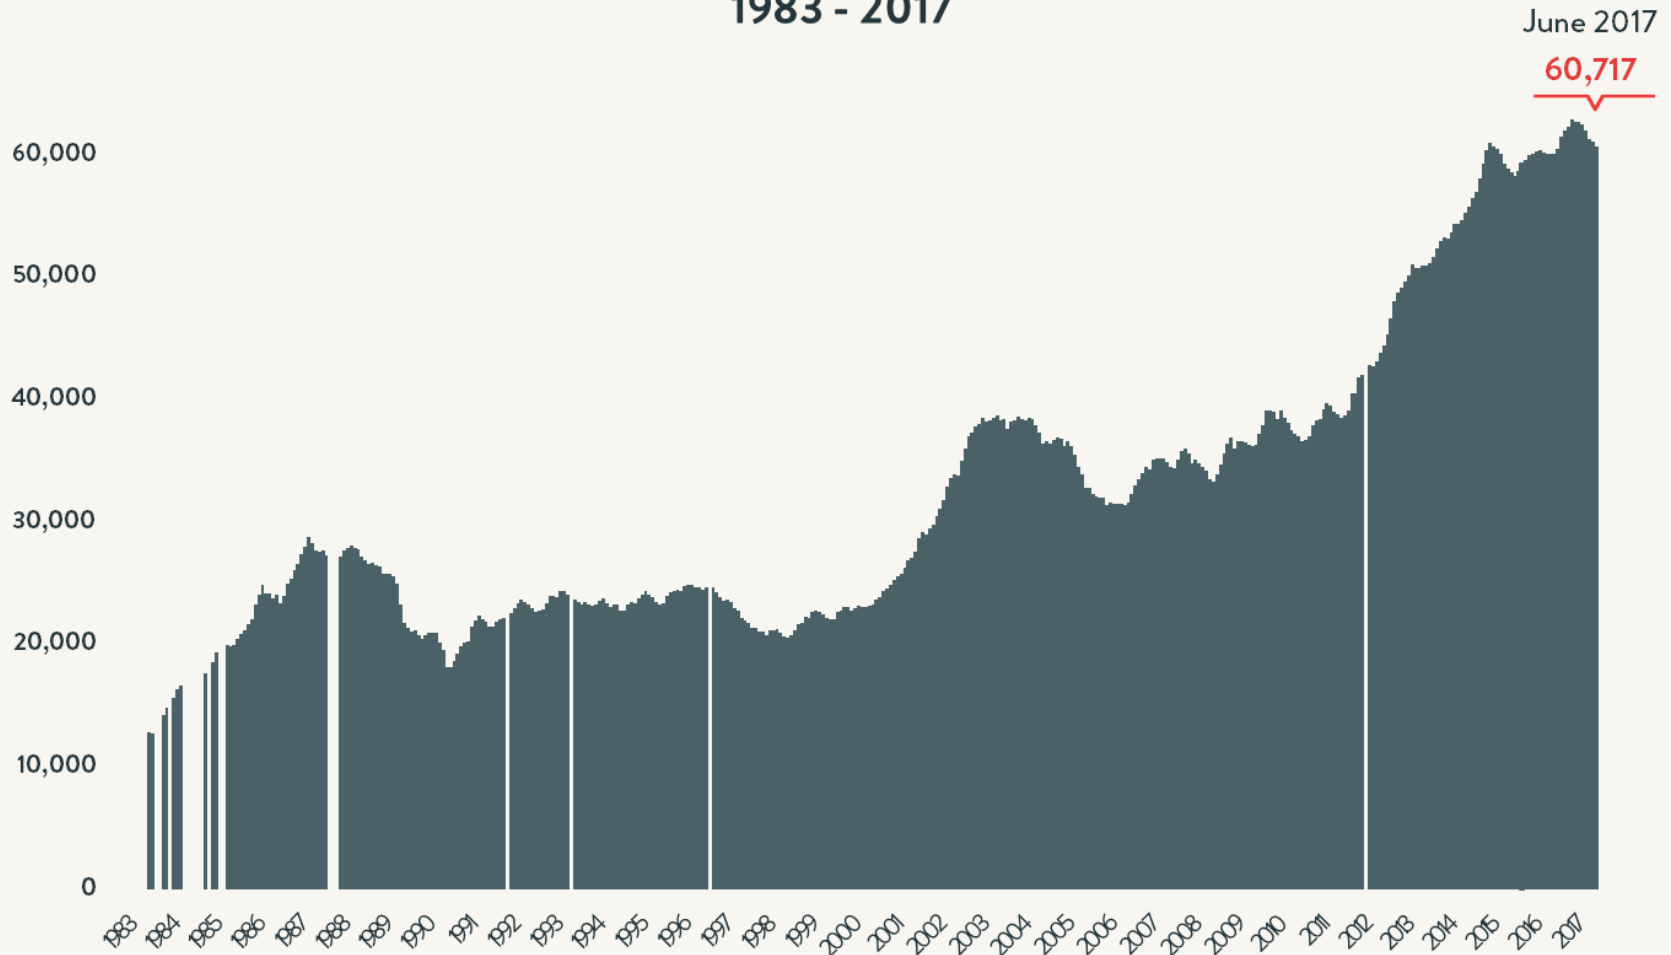

### Number of Homeless People Each Night in NYC Shelters 1983 - 2017

Source: NYC Department of Homeless Services and Human Resource Administration; LL37 Reports  
Data include individuals in veteran's shelters, Safe Havens, stabilization beds, and HPD emergency shelter.

### Number of Homeless People Each Night in NYC Shelters June 2017

Total NYC  
Municipal Shelter  
Population:  
60,717

Source: NYC Department of Homeless Services and Human Resource Administration; LL37 Reports