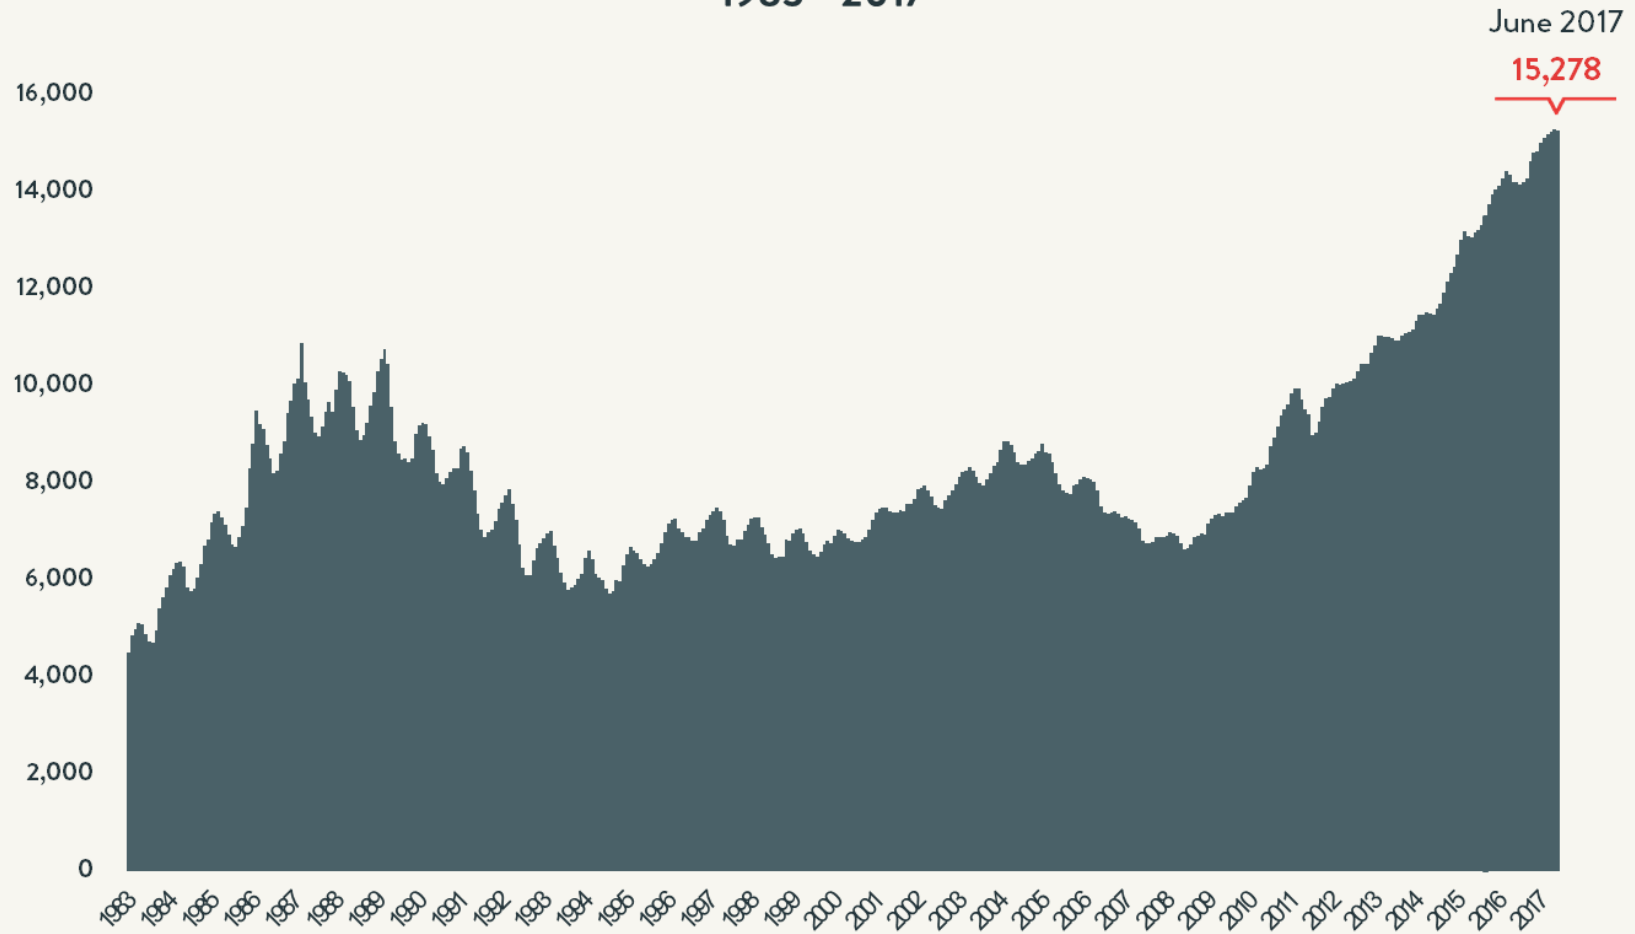

### Number of Homeless Children Each Night in NYC Shelters 1983 - 2017

June 2017

22,695

Source: NYC Department of Homeless Services and Human Resource Administration; LL37 Reports

Number of Homeless Single Adults Each Night in NYC Shelters  
1983 - 2017