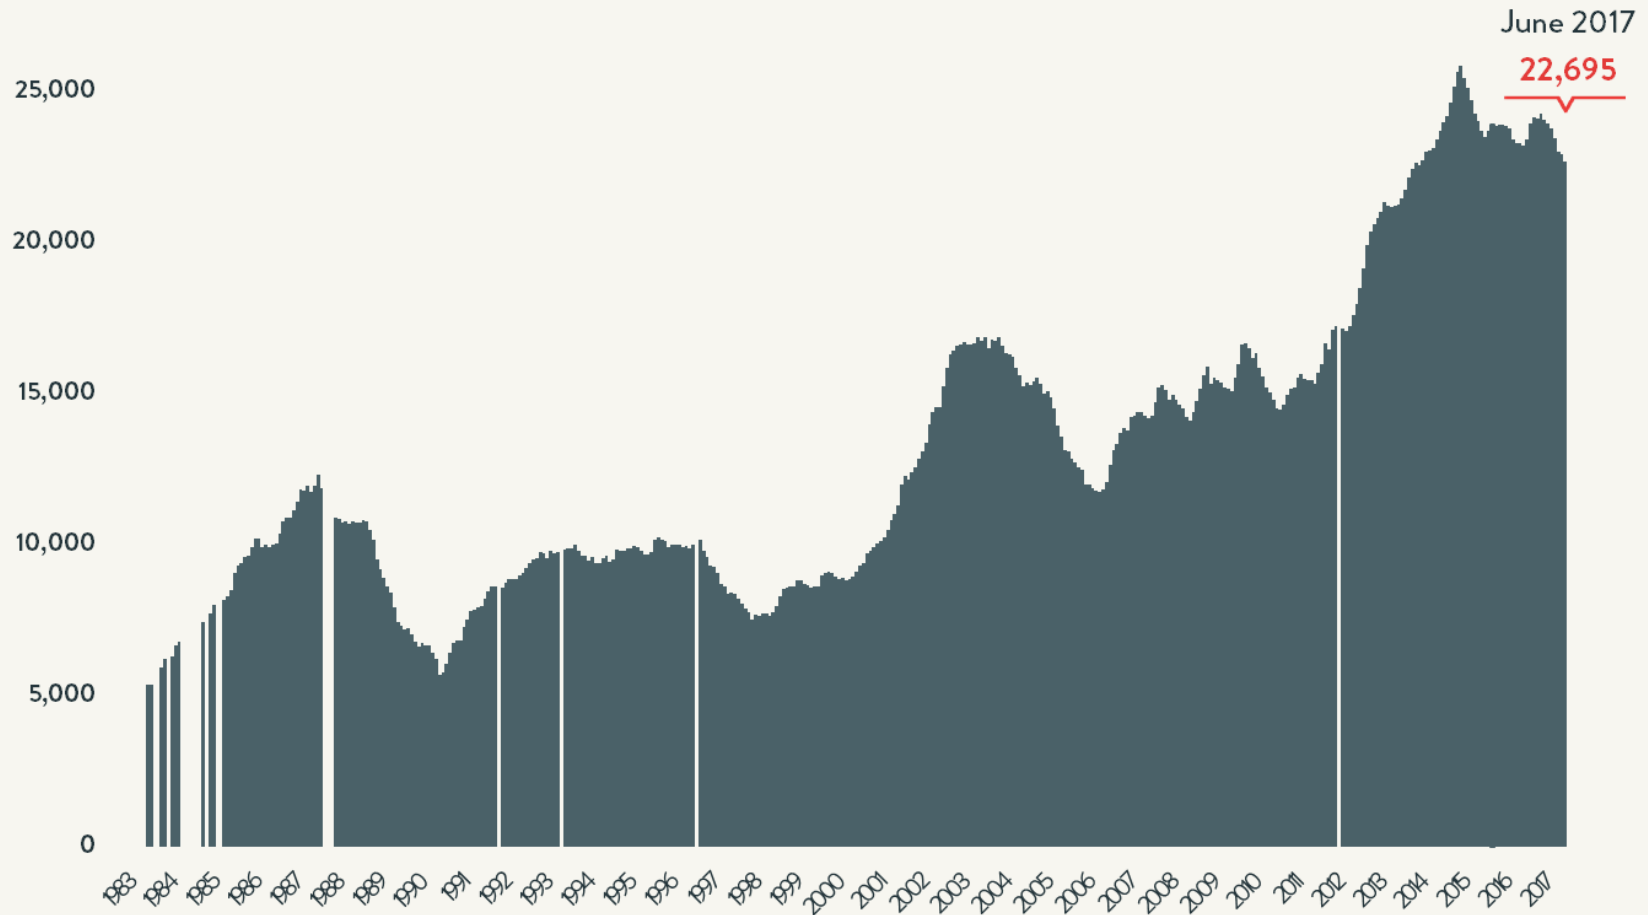

Number of Homeless Children Each Night in NYC Shelters 1983 - 2017

June 2017

22,695

Source: NYC Department of Homeless Services and Human Resource Administration; LL37 Reports