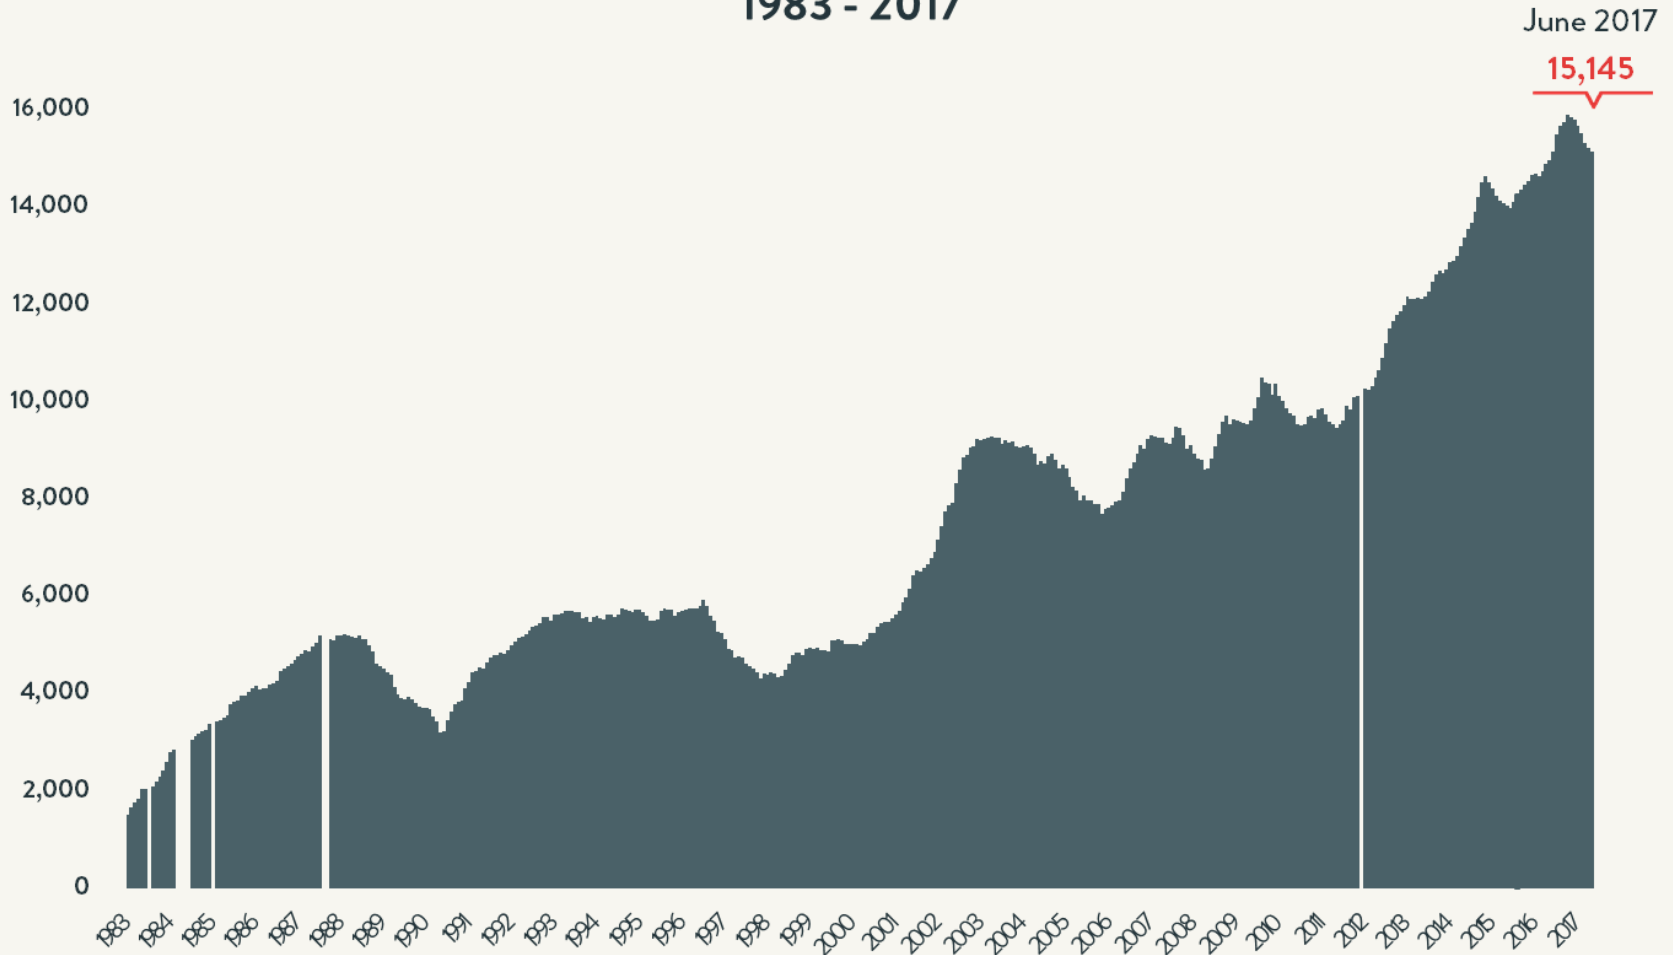

Number of Homeless Families Each Night in NYC Shelters 1983 - 2017

Source: NYC Department of Homeless Services and Human Resource Administration; LL37 Reports