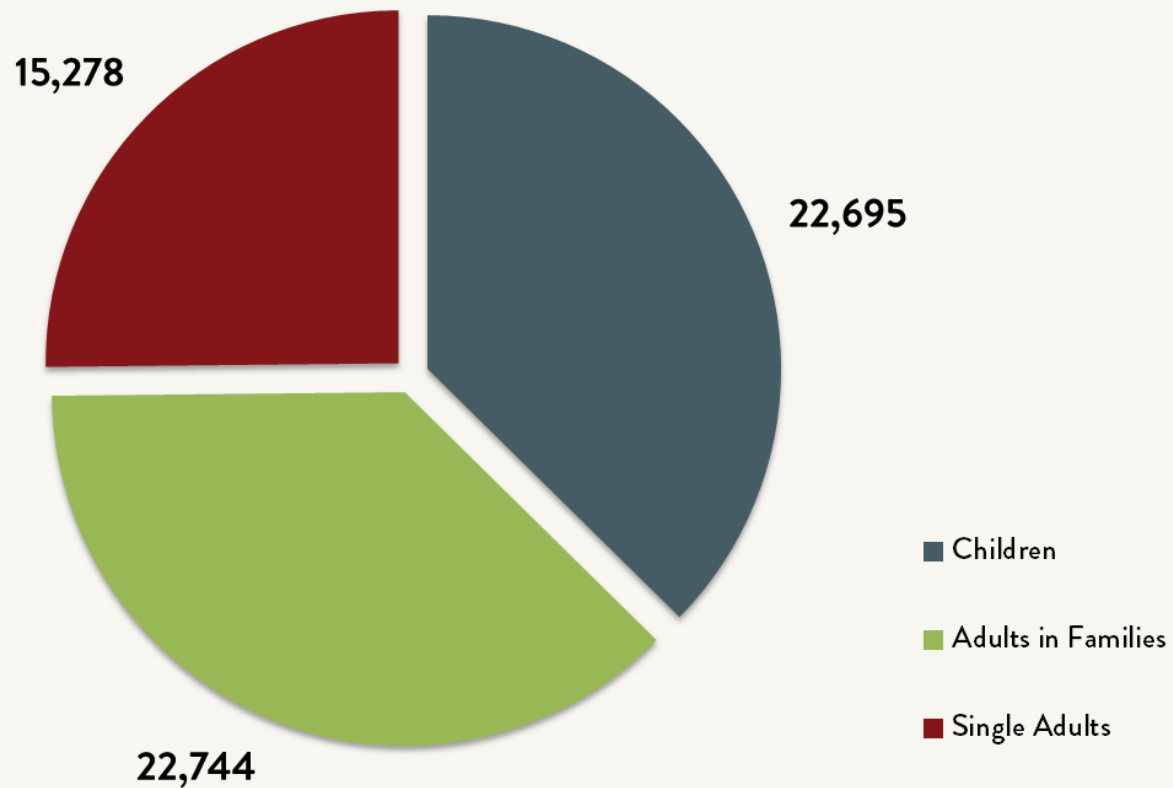

### Number of Homeless People Each Night in NYC Shelters 1983 - 2017

Source: NYC Department of Homeless Services and Human Resource Administration; LL37 Reports  
Data include individuals in veteran's shelters, Safe Havens, stabilization beds, and HPD emergency shelter.

### Number of Homeless People Each Night in NYC Shelters June 2017

Total NYC  
Municipal Shelter  
Population:  
60,717

Source: NYC Department of Homeless Services and Human Resource Administration; LL37 Reports