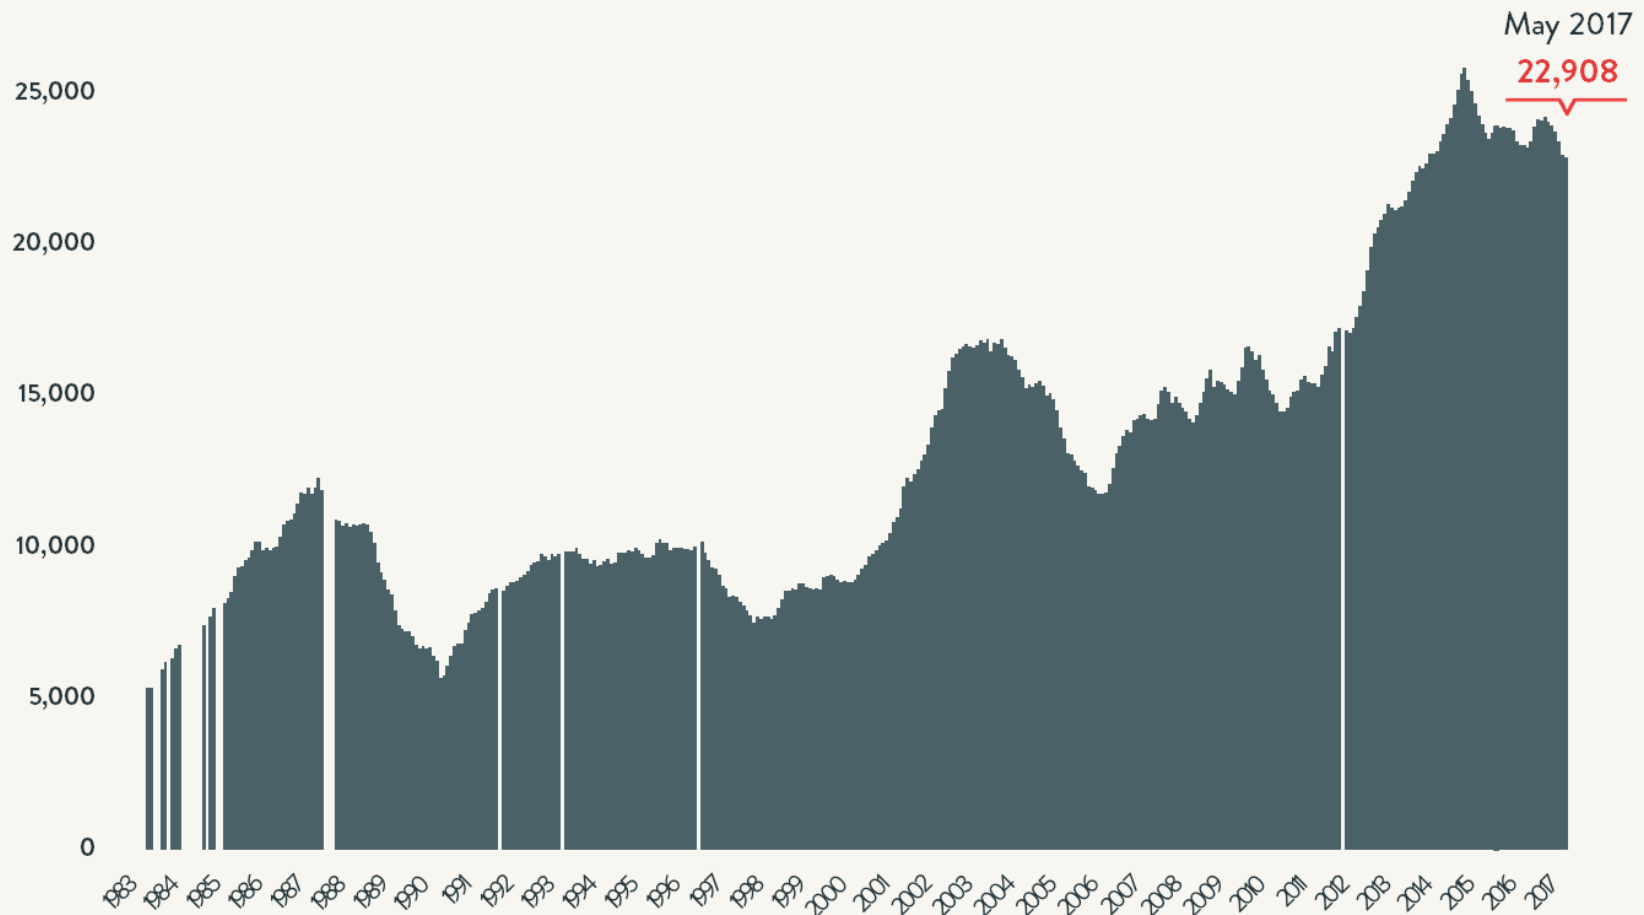

Number of Homeless Single Adults Each Night in NYC Shelters
1983 - 2017

Number of Homeless Children Each Night in NYC Shelters 1983 - 2017

Source: NYC Department of Homeless Services and Human Resource Administration; LL37 Reports