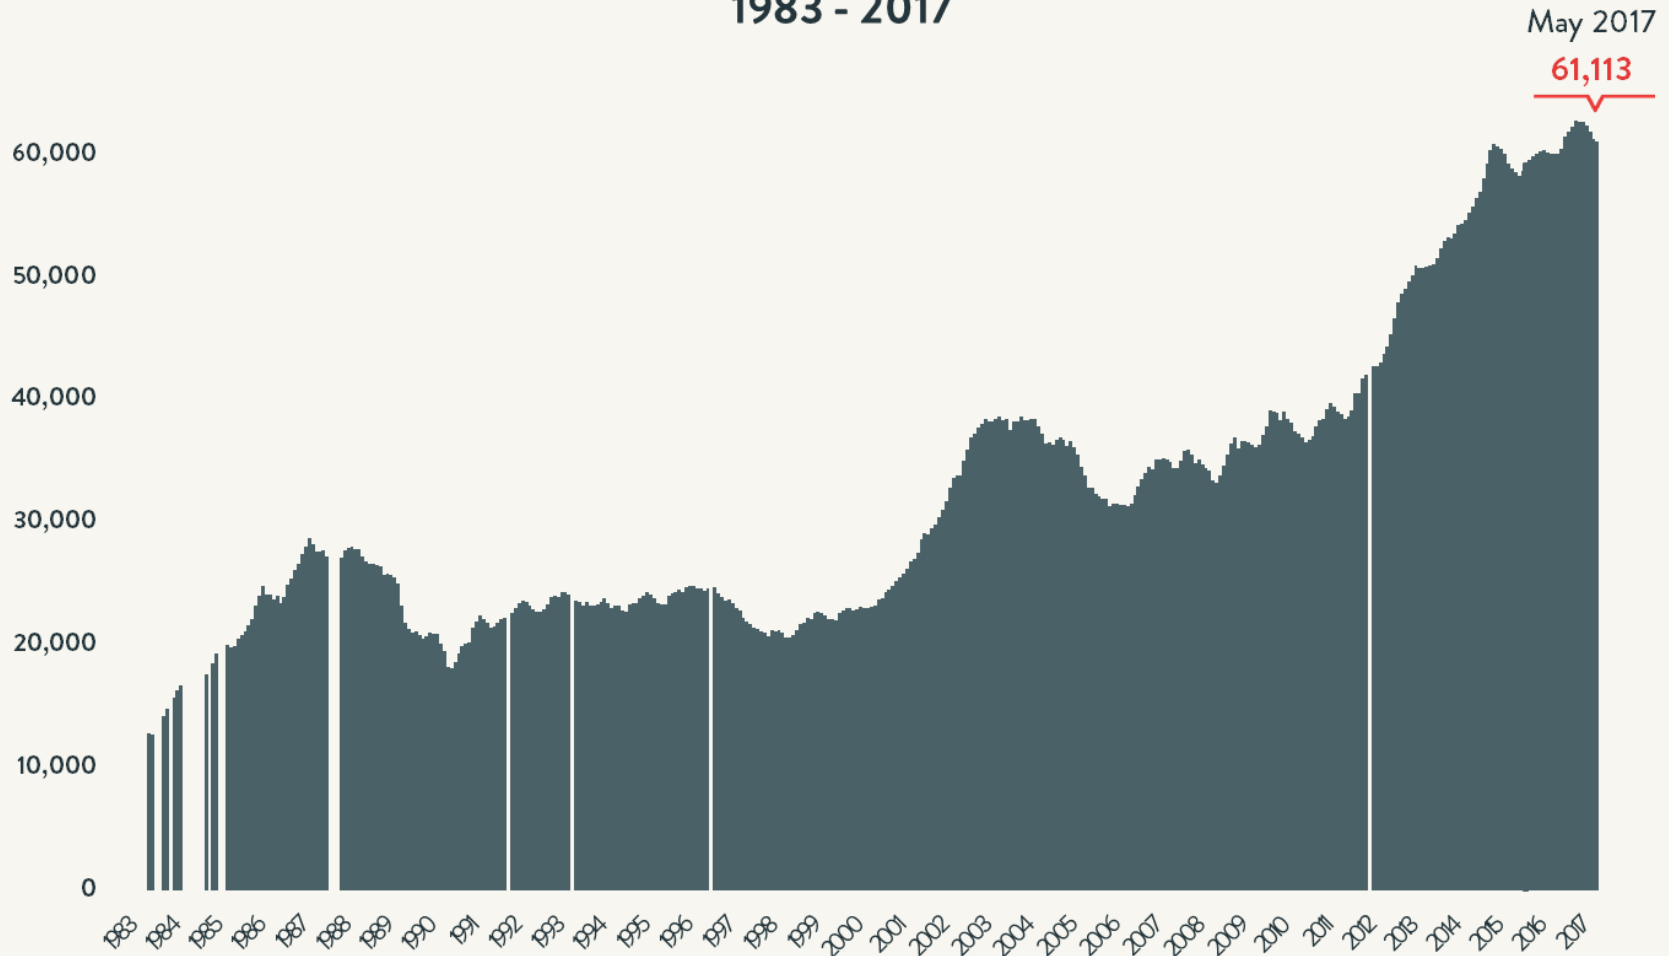

### Number of Homeless People Each Night in NYC Shelters 1983 - 2017

Source: NYC Department of Homeless Services and Human Resource Administration; LL37 Reports  
Data include individuals in veteran's shelters, Safe Havens, stabilization beds, and HPD emergency shelter.

### Number of Homeless People Each Night in NYC Shelters May 2017

Total NYC  
Municipal Shelter  
Population:  
61,113

Source: NYC Department of Homeless Services and Human Resource Administration; LL37 Reports