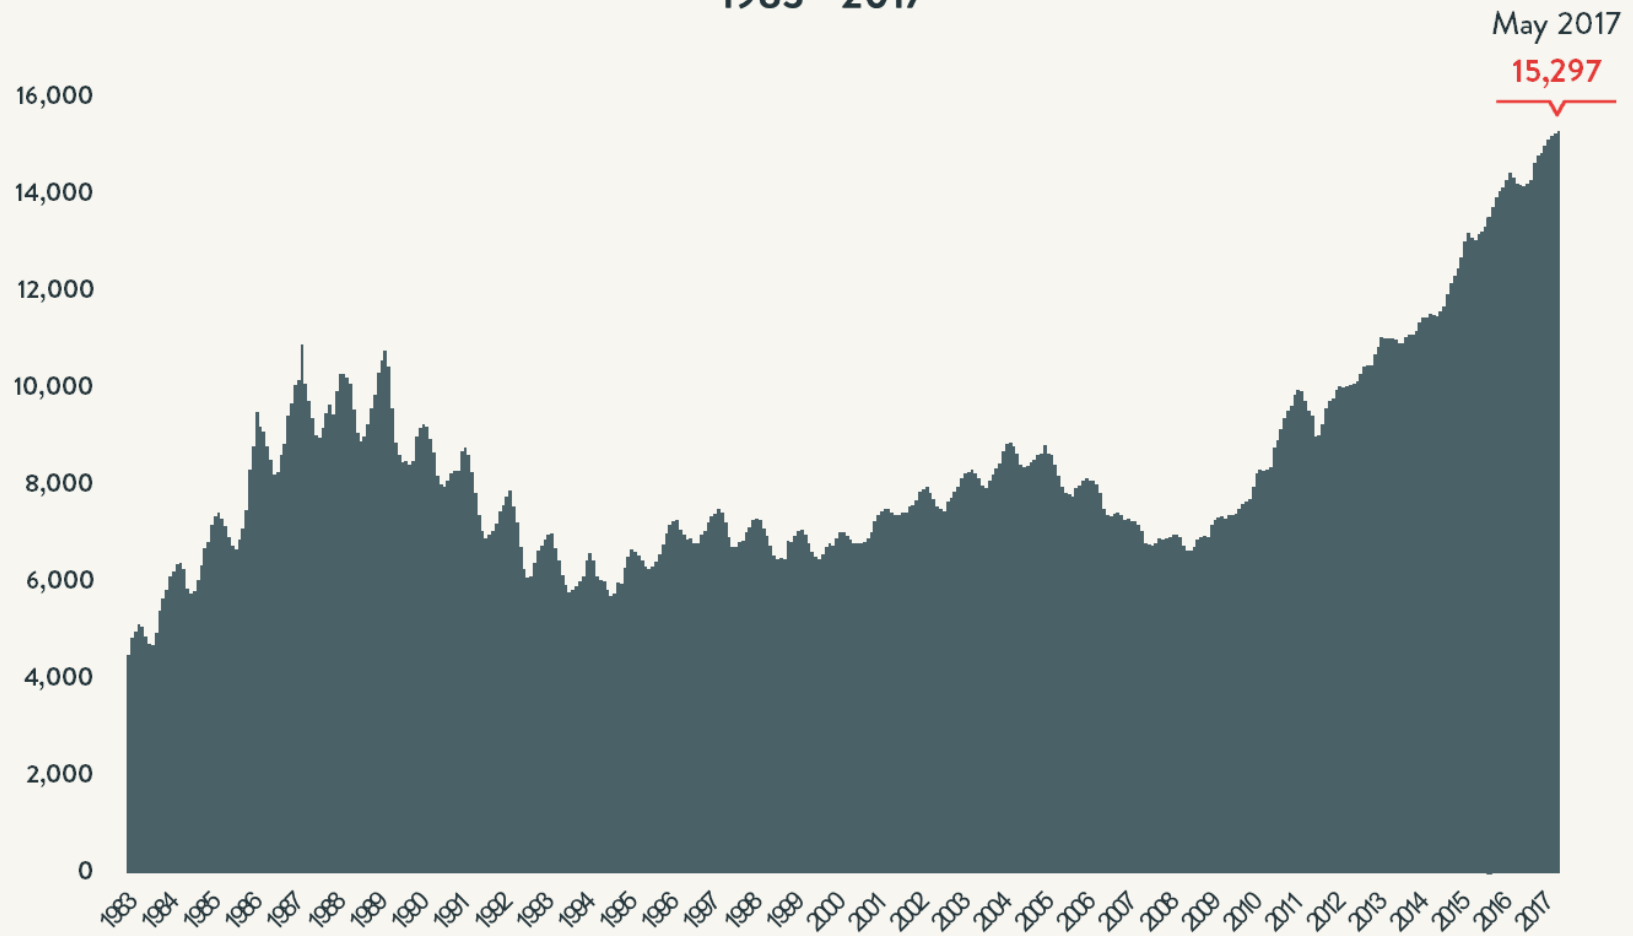

Source: NYC Department of Homeless Services and Human Resource Administration; LL37 Reports