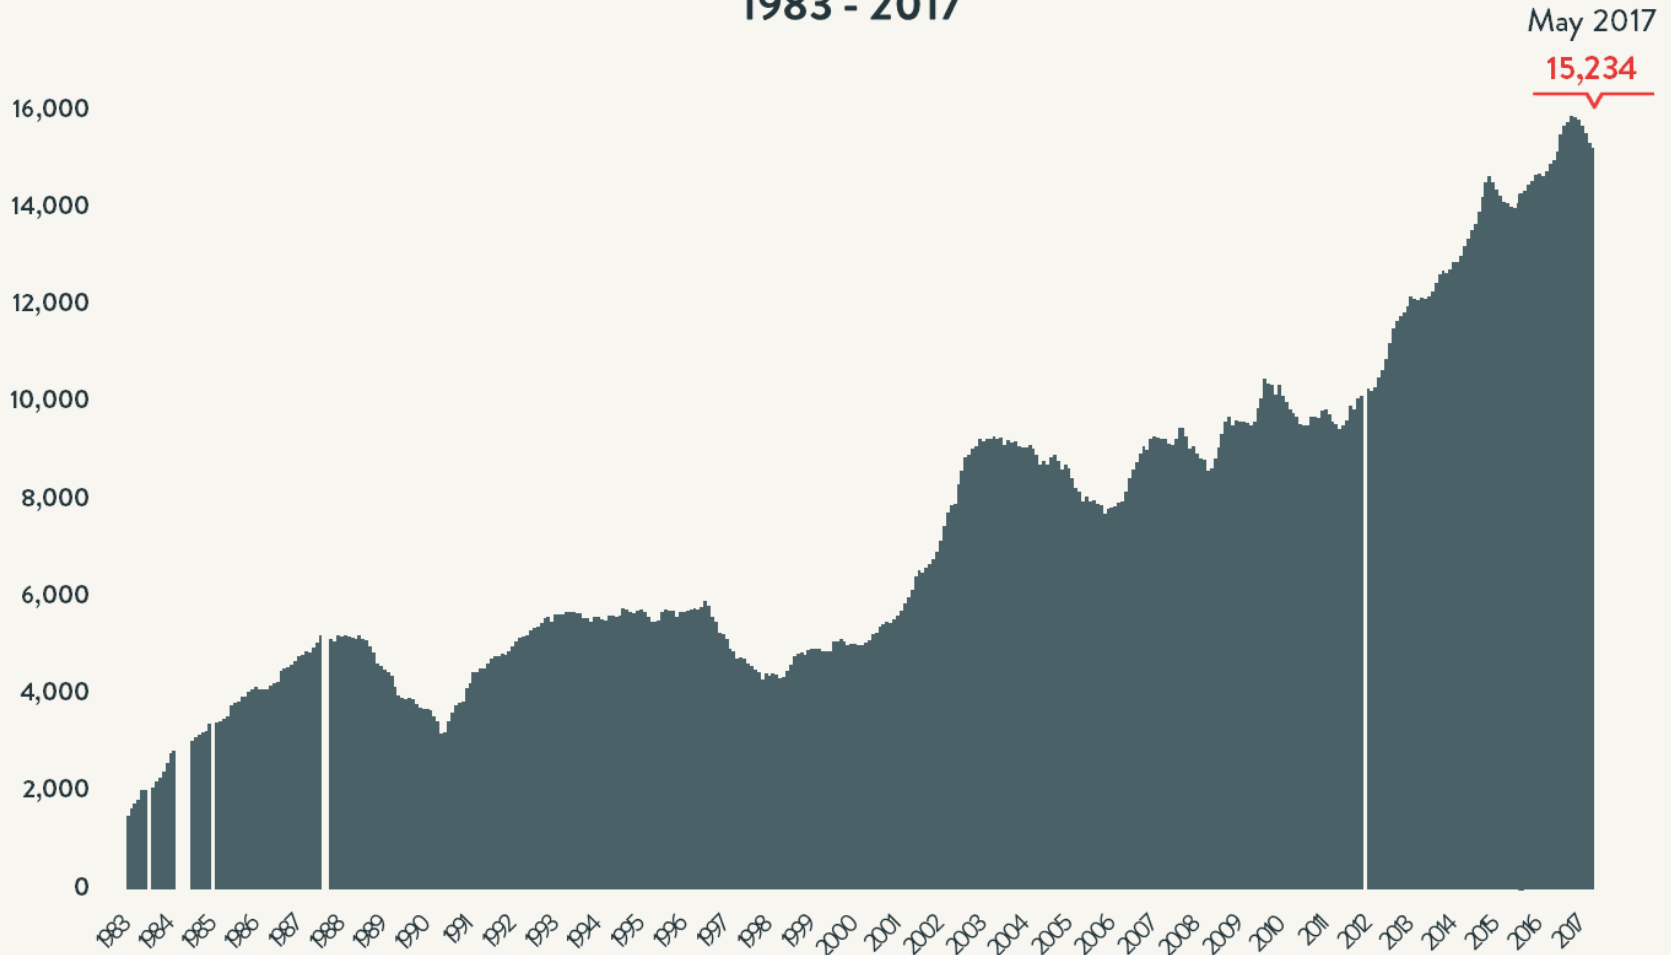

Number of Homeless Families Each Night in NYC Shelters 1983 - 2017

Source: NYC Department of Homeless Services and Human Resource Administration; LL37 Reports