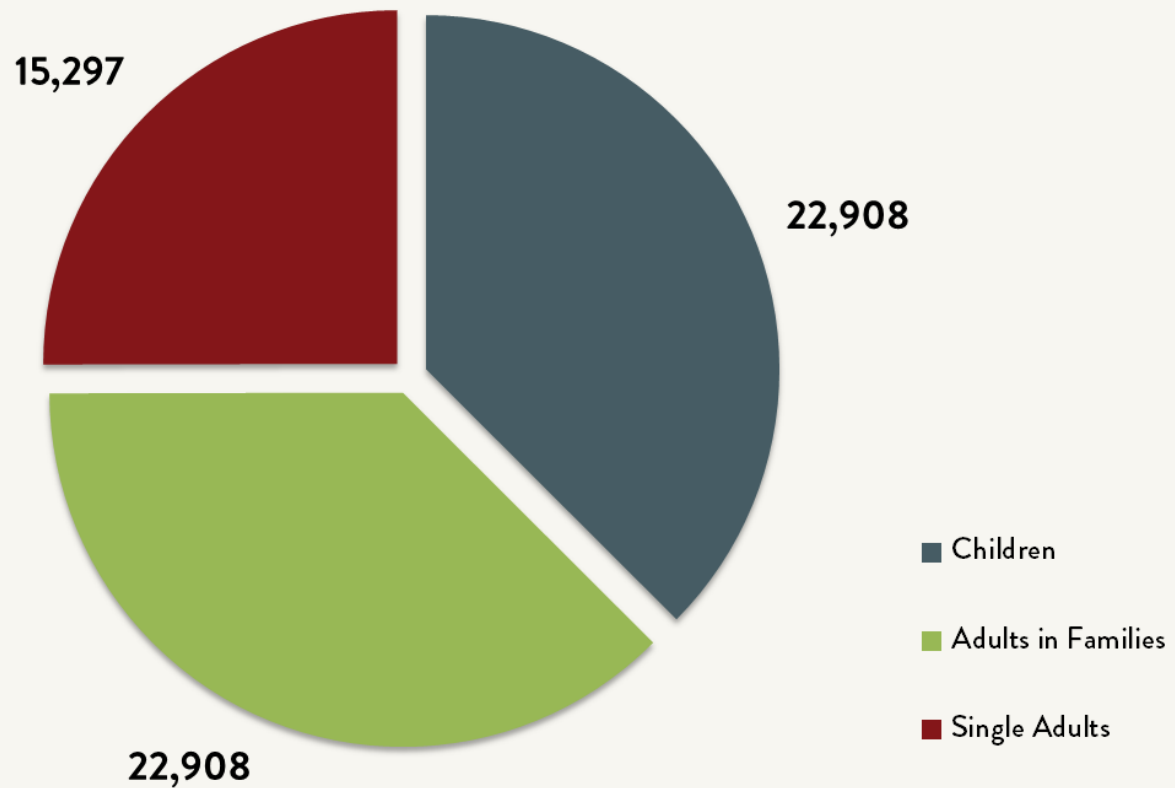

### Number of Homeless People Each Night in NYC Shelters 1983 - 2017

Source: NYC Department of Homeless Services and Human Resource Administration; LL37 Reports  
Data include individuals in veteran's shelters, Safe Havens, stabilization beds, and HPD emergency shelter.

### Number of Homeless People Each Night in NYC Shelters May 2017

Total NYC  
Municipal Shelter  
Population:  
61,113

Source: NYC Department of Homeless Services and Human Resource Administration; LL37 Reports