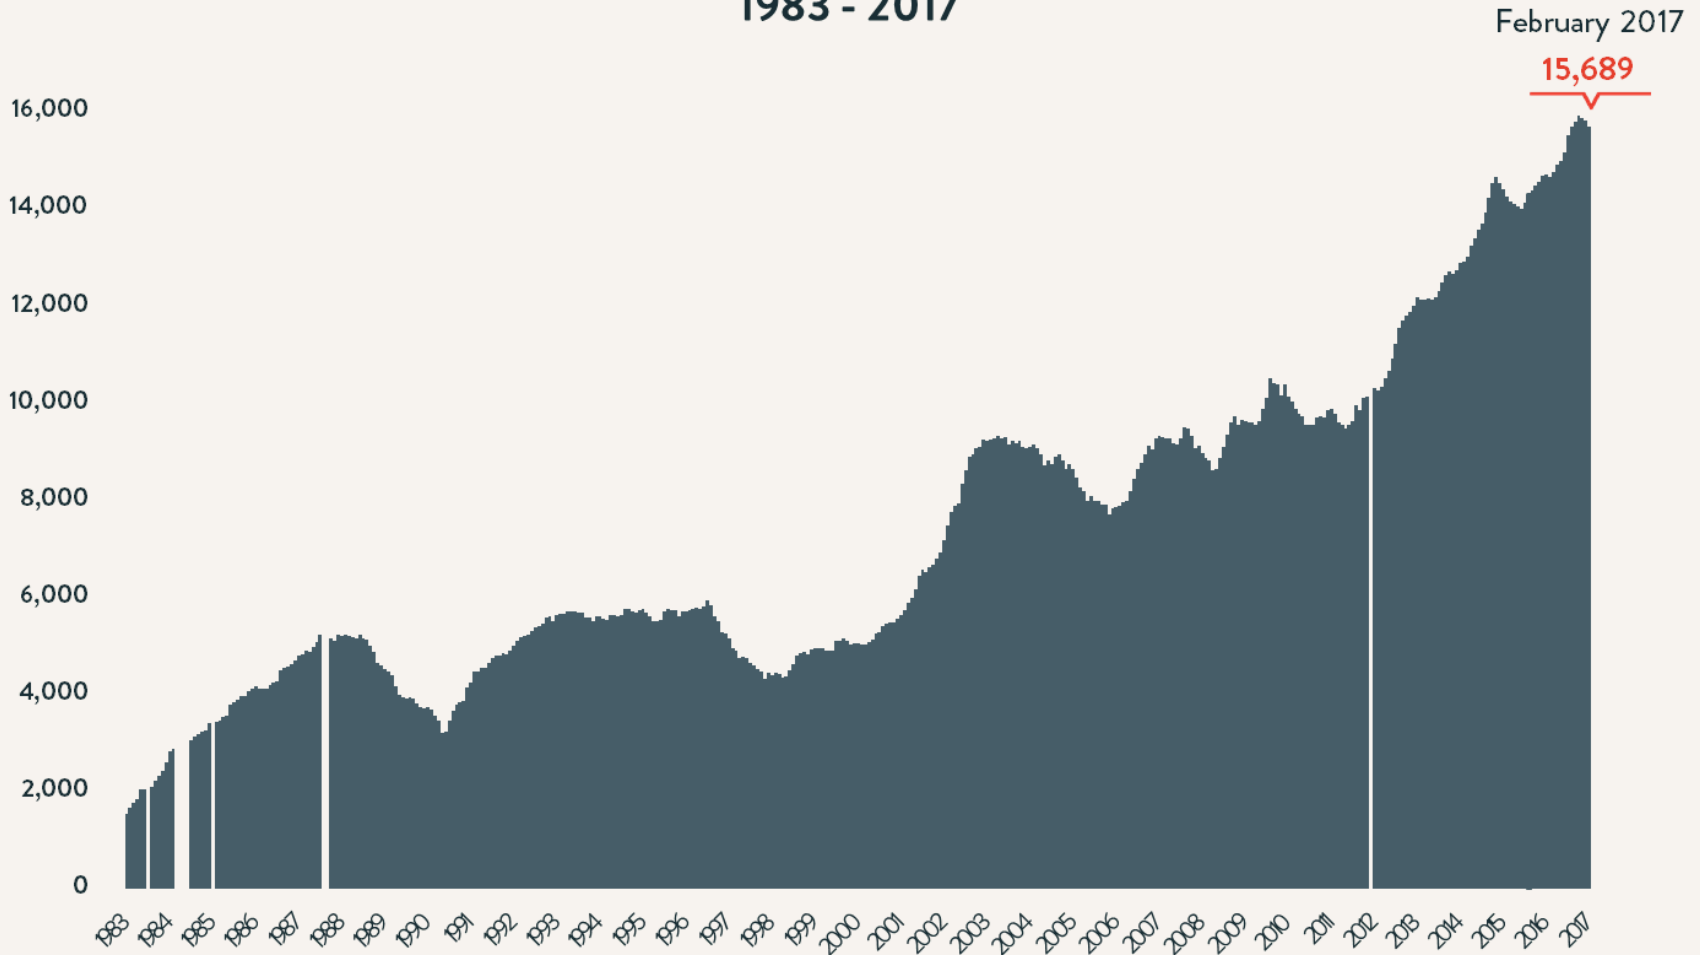

Number of Homeless Families Each Night in NYC Shelters 1983 - 2017

Source: NYC Department of Homeless Services and Human Resource Administration; LL37 Reports