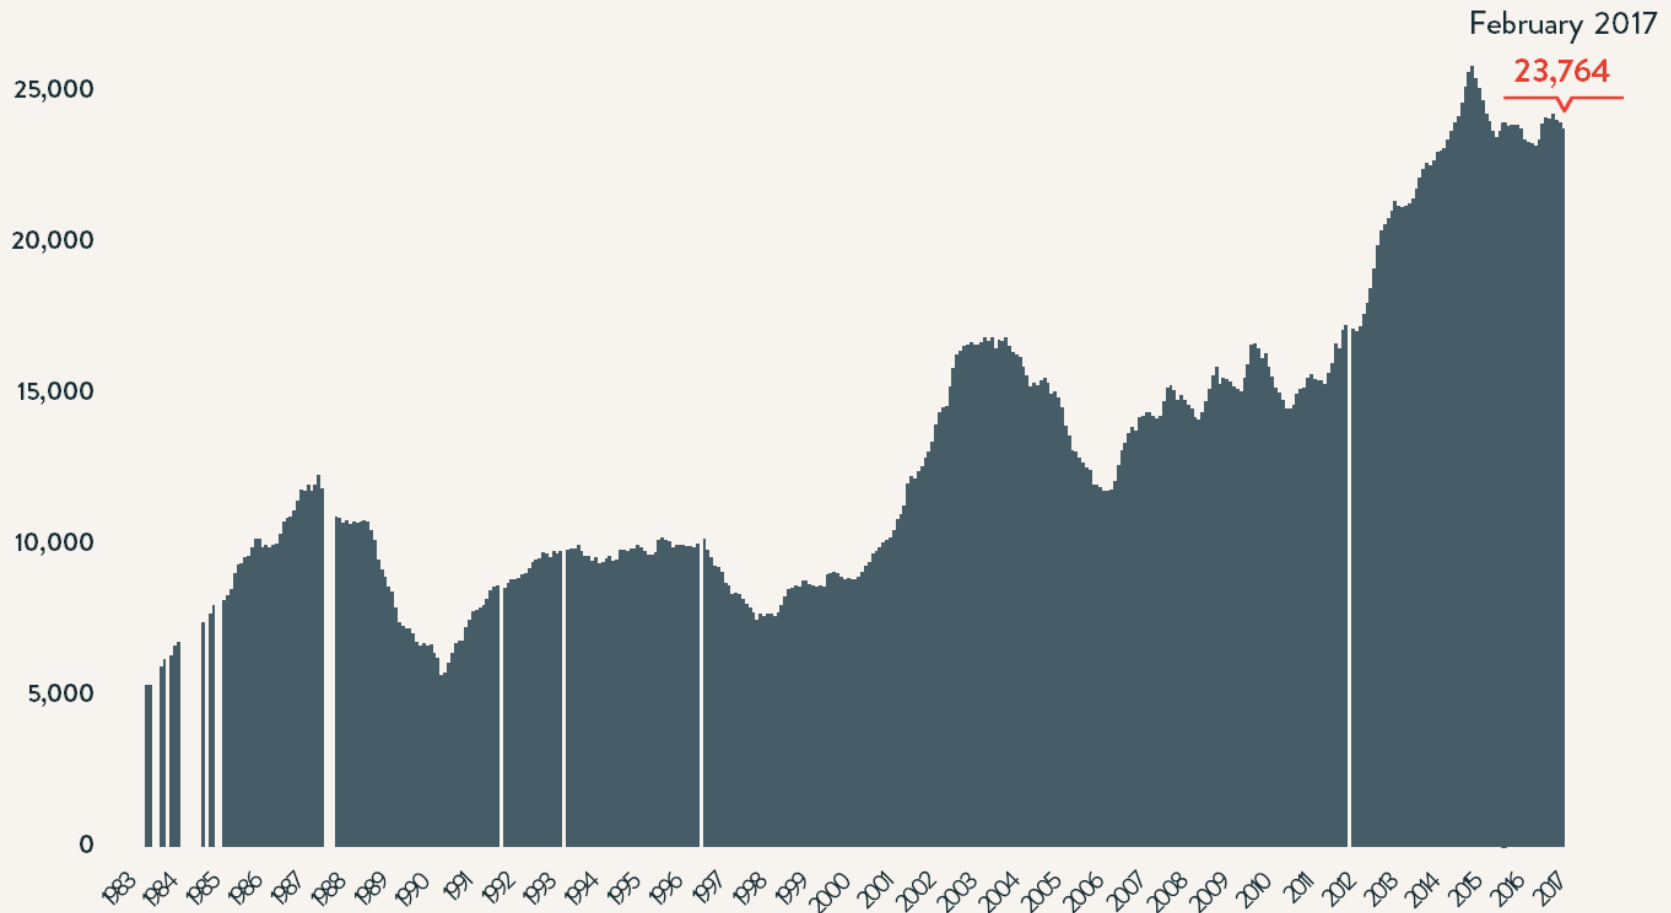

Number of Homeless Children Each Night in NYC Shelters 1983 - 2017

Source: NYC Department of Homeless Services and Human Resource Administration; LL37 Reports