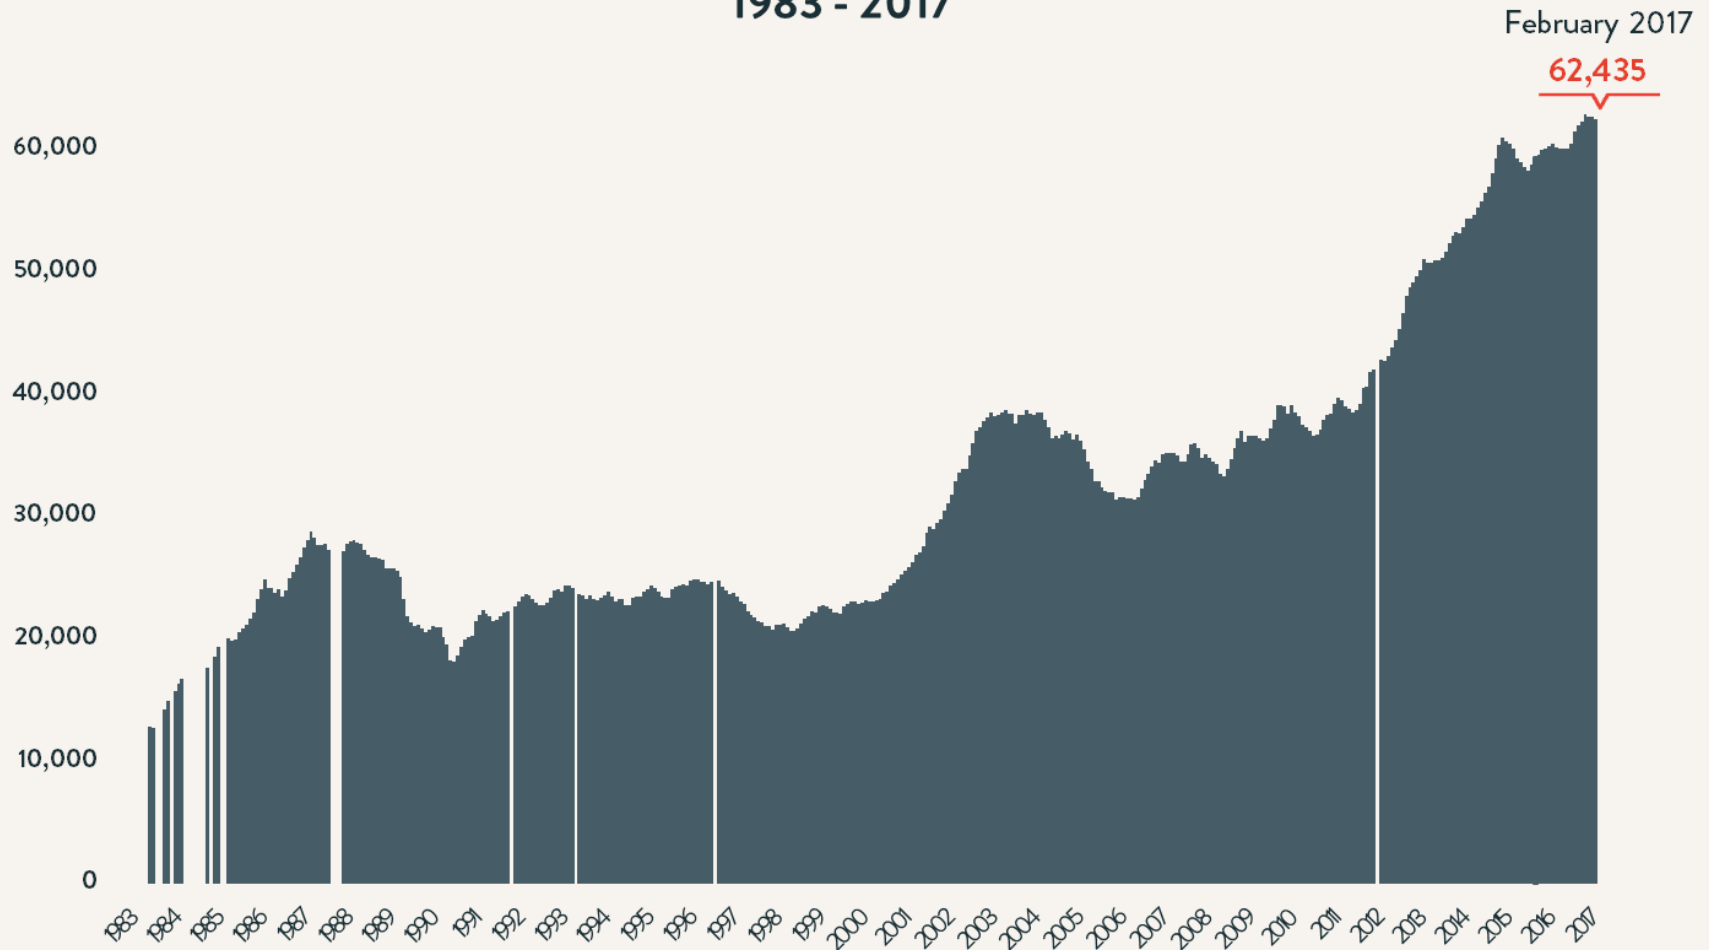

Number of Homeless People Each Night in NYC Shelters 1983 - 2017

Source: NYC Department of Homeless Services and Human Resource Administration; LL37 Reports
Data includes individuals in veteran's shelters, Safe Havens, stabilization beds, and HPD emergency shelter.

Number of Homeless People Each Night in NYC Shelters February 2017

Total NYC
Municipal Shelter
Population:
62,435

Source: NYC Department of Homeless Services and Human Resource Administration; LL37 Reports