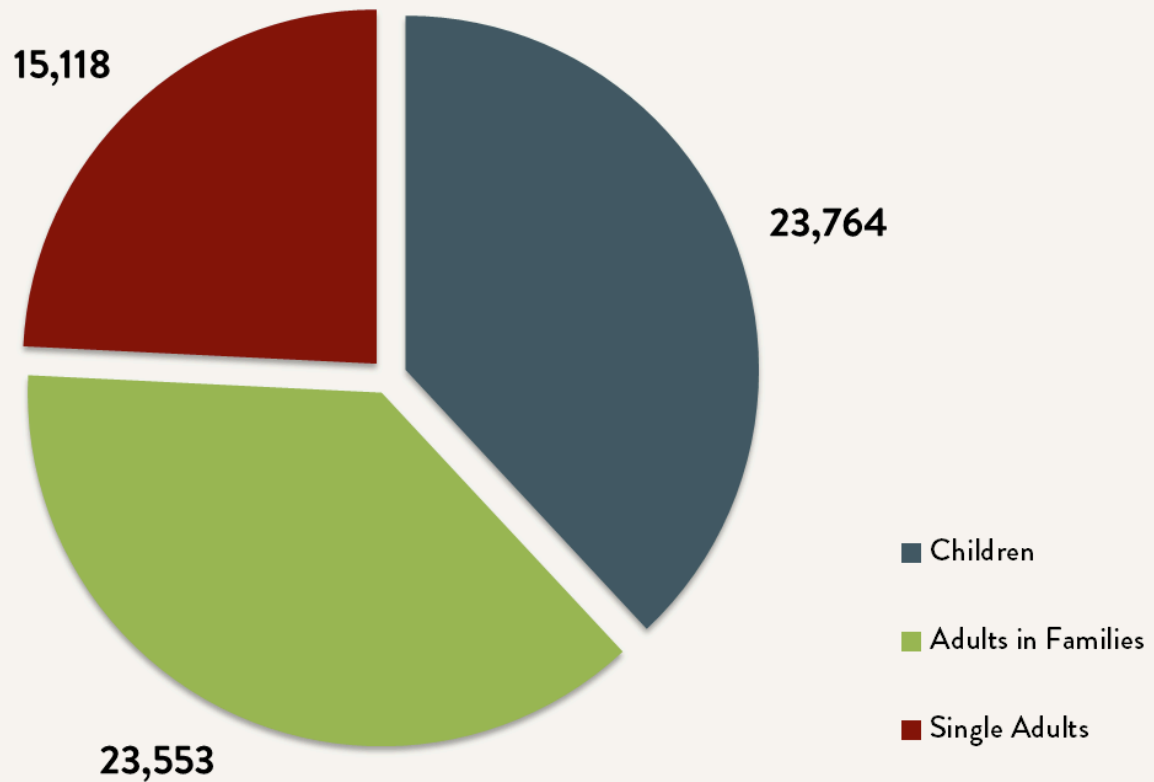

Number of Homeless People Each Night in NYC Shelters 1983 - 2017

Source: NYC Department of Homeless Services and Human Resource Administration; LL37 Reports
Data includes individuals in veteran's shelters, Safe Havens, stabilization beds, and HPD emergency shelter.

Number of Homeless People Each Night in NYC Shelters February 2017

Total NYC
Municipal Shelter
Population:
62,435

Source: NYC Department of Homeless Services and Human Resource Administration; LL37 Reports