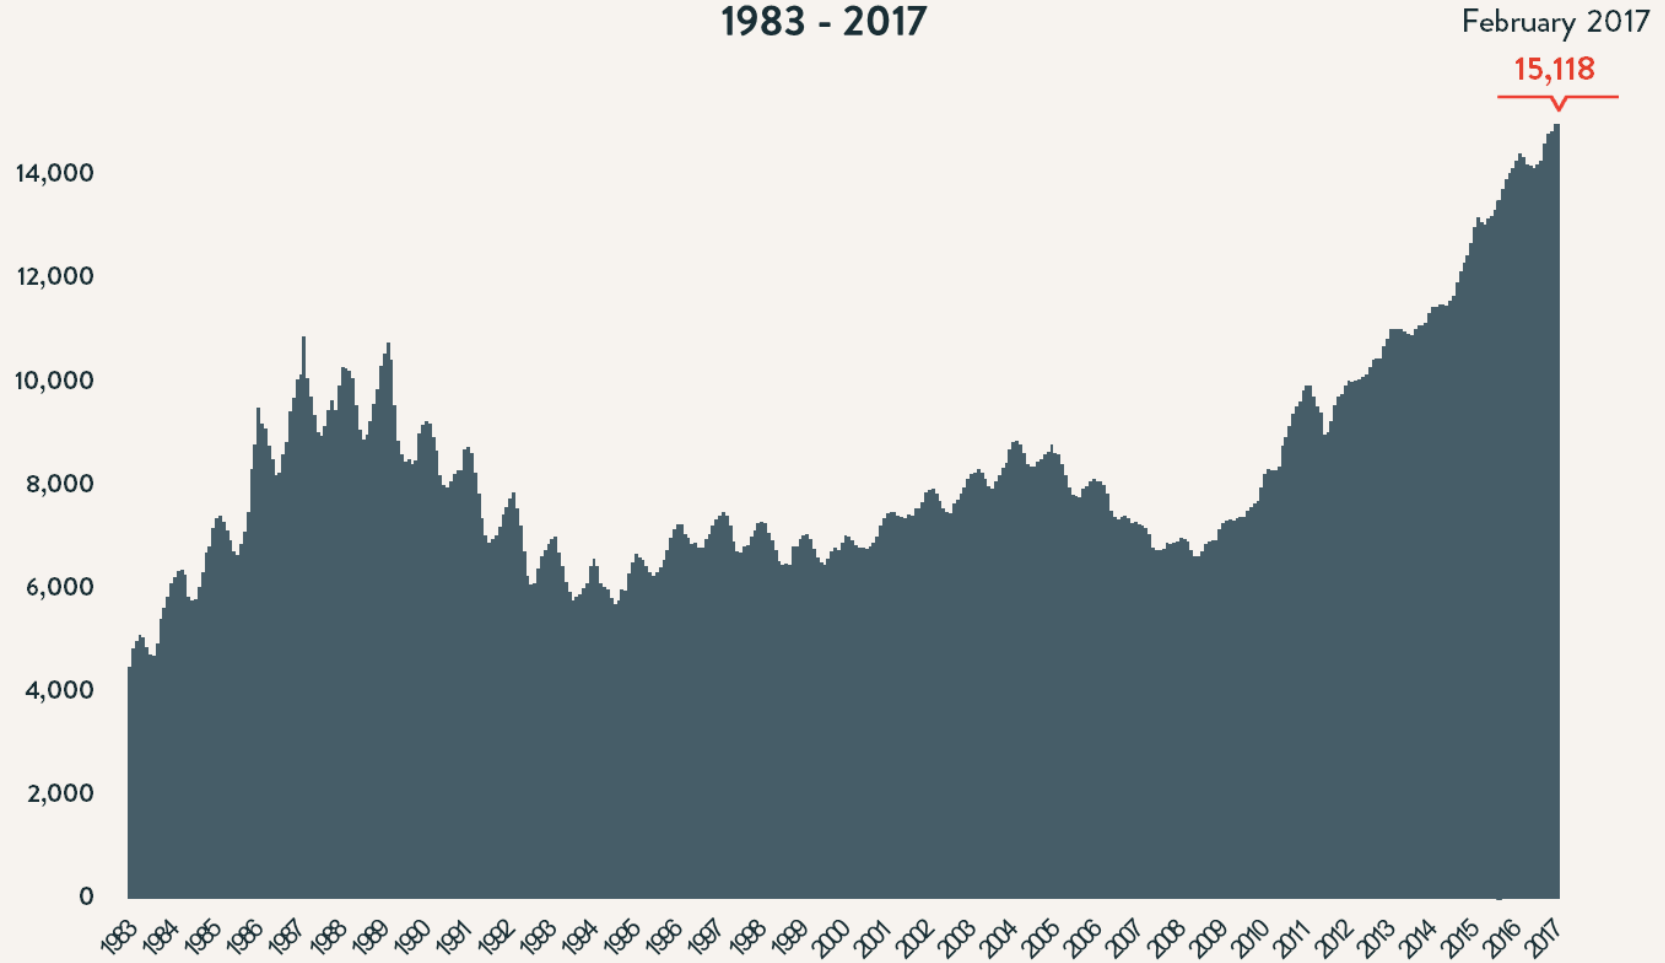

Number of Homeless Single Adults Each Night in NYC Shelters 1983 - 2017

Source: NYC Department of Homeless Services and Human Resource Administration; LL37 Reports