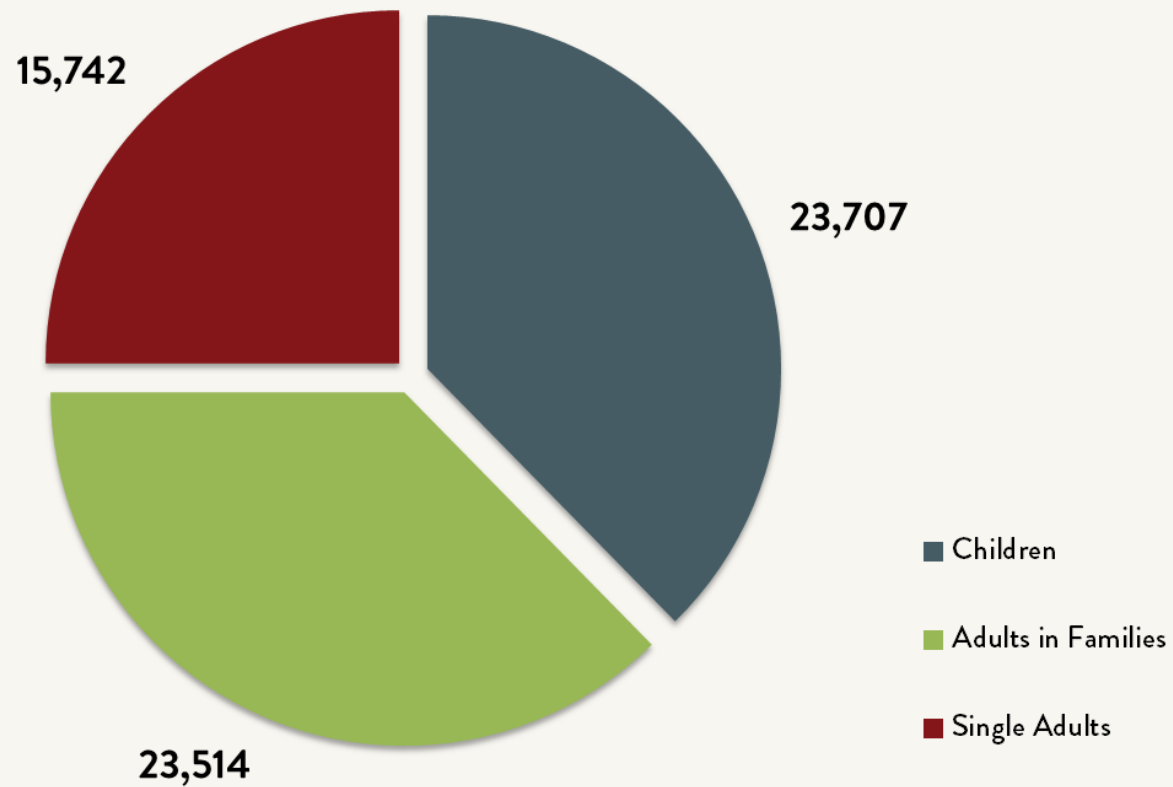

Number of Homeless People Each Night in NYC Shelters 1983 - 2017

Source: NYC Department of Homeless Services and Human Resource Administration; LL37 Reports
Data include individuals in veteran's shelters, Safe Havens, stabilization beds, and HPD emergency shelter.

Number of Homeless People Each Night in NYC Shelters October 2017

Total NYC
Municipal Shelter
Population:
62,963

Source: NYC Department of Homeless Services and Human Resource Administration; LL37 Reports