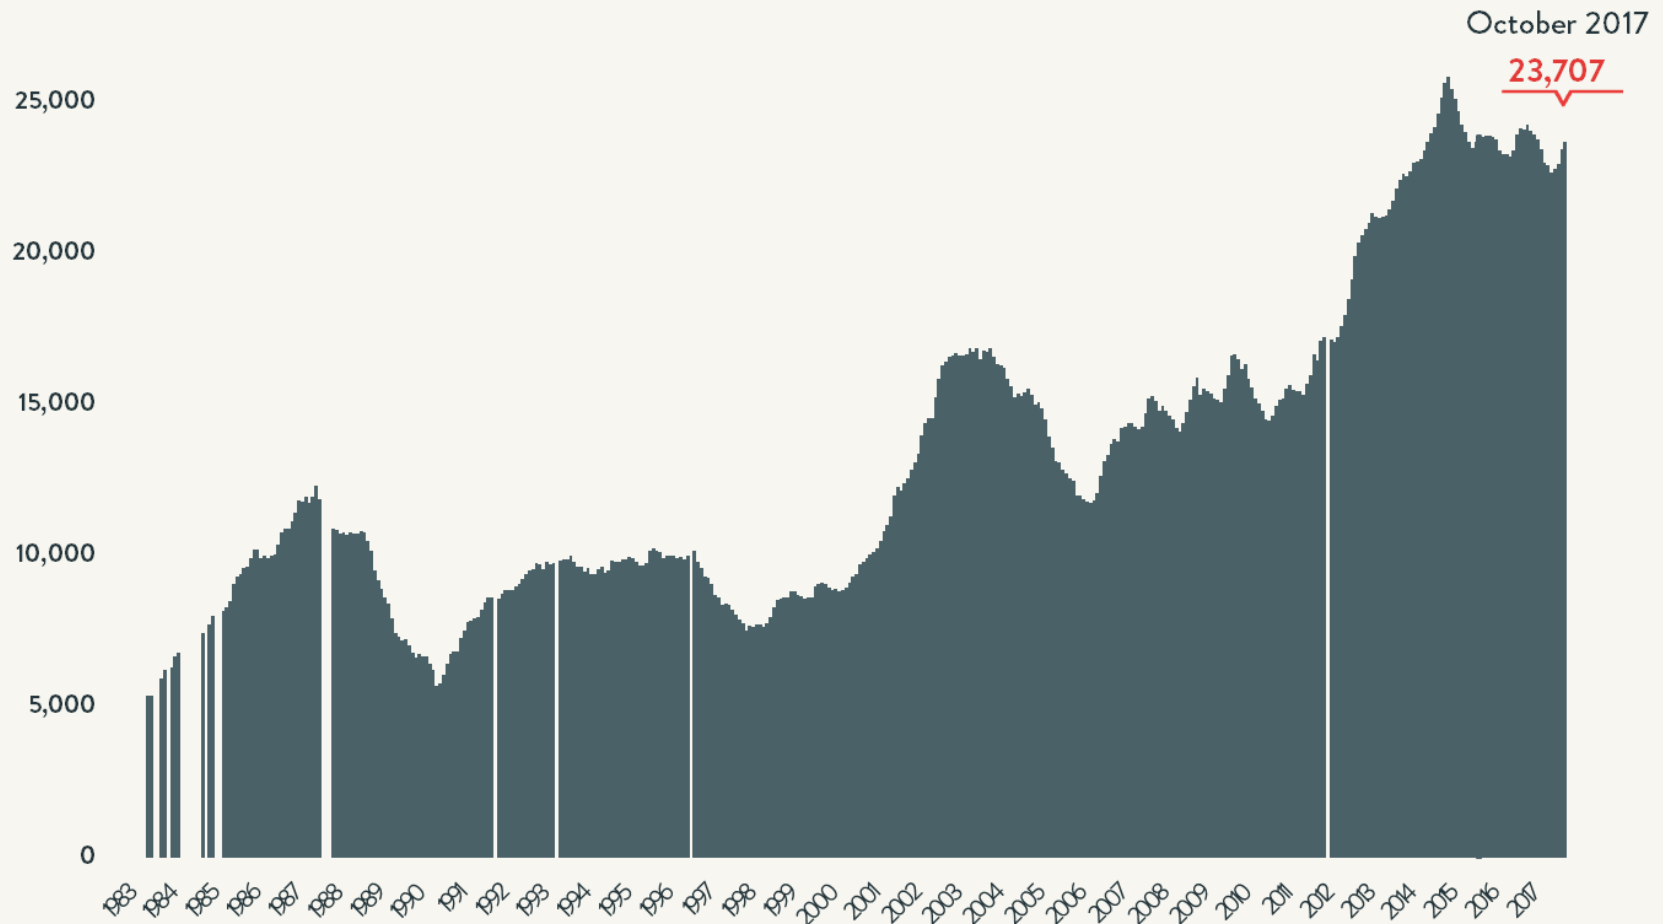

Number of Homeless Children Each Night in NYC Shelters 1983 - 2017

Source: NYC Department of Homeless Services and Human Resource Administration; LL37 Reports