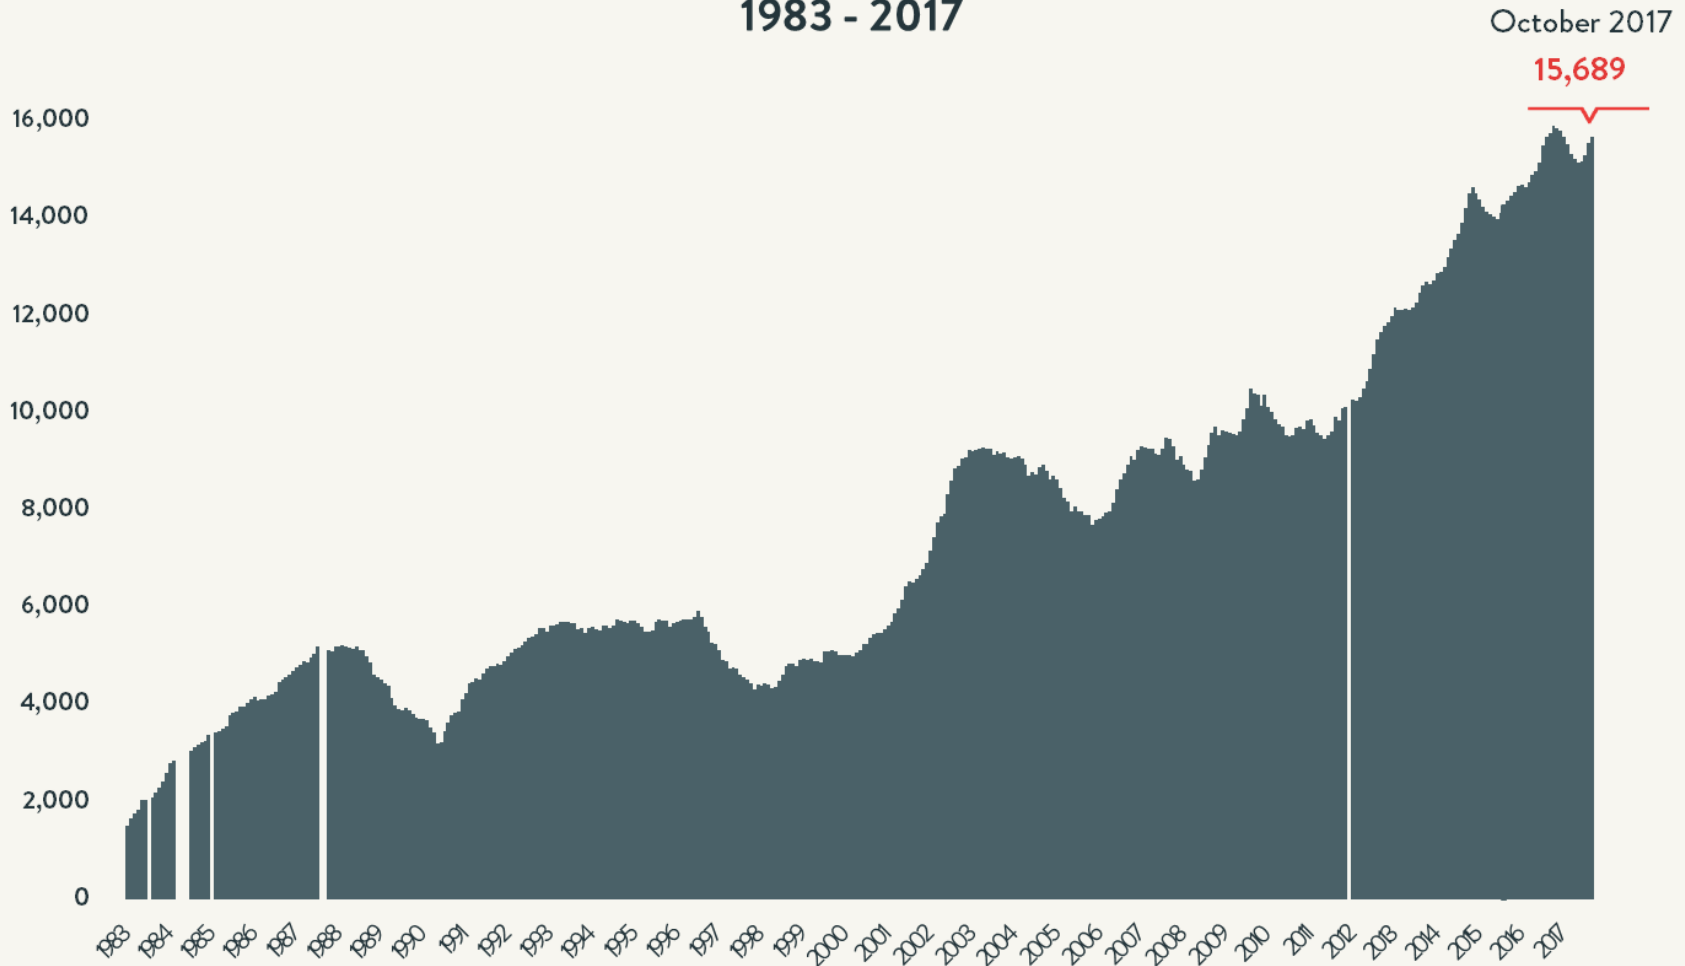

Number of Homeless Families Each Night in NYC Shelters 1983 - 2017

Source: NYC Department of Homeless Services and Human Resource Administration; LL37 Reports