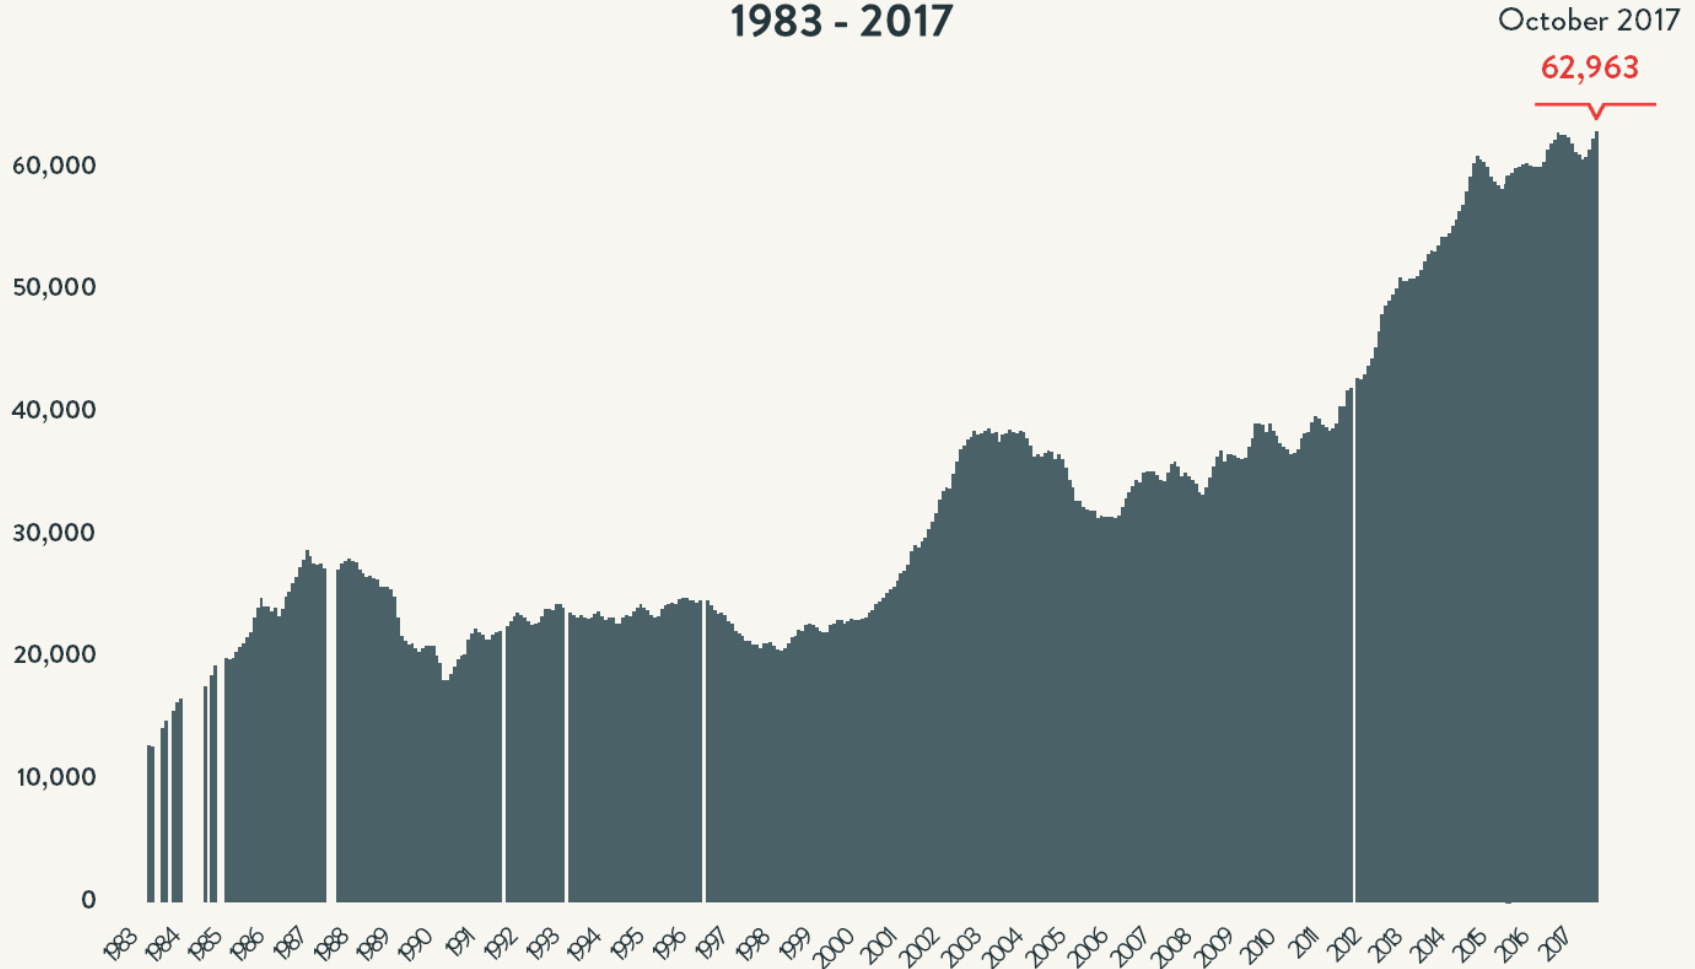

Number of Homeless People Each Night in NYC Shelters 1983 - 2017

Source: NYC Department of Homeless Services and Human Resource Administration; LL37 Reports
Data include individuals in veteran's shelters, Safe Havens, stabilization beds, and HPD emergency shelter.

Number of Homeless People Each Night in NYC Shelters October 2017

Total NYC
Municipal Shelter
Population:
62,963

Source: NYC Department of Homeless Services and Human Resource Administration; LL37 Reports