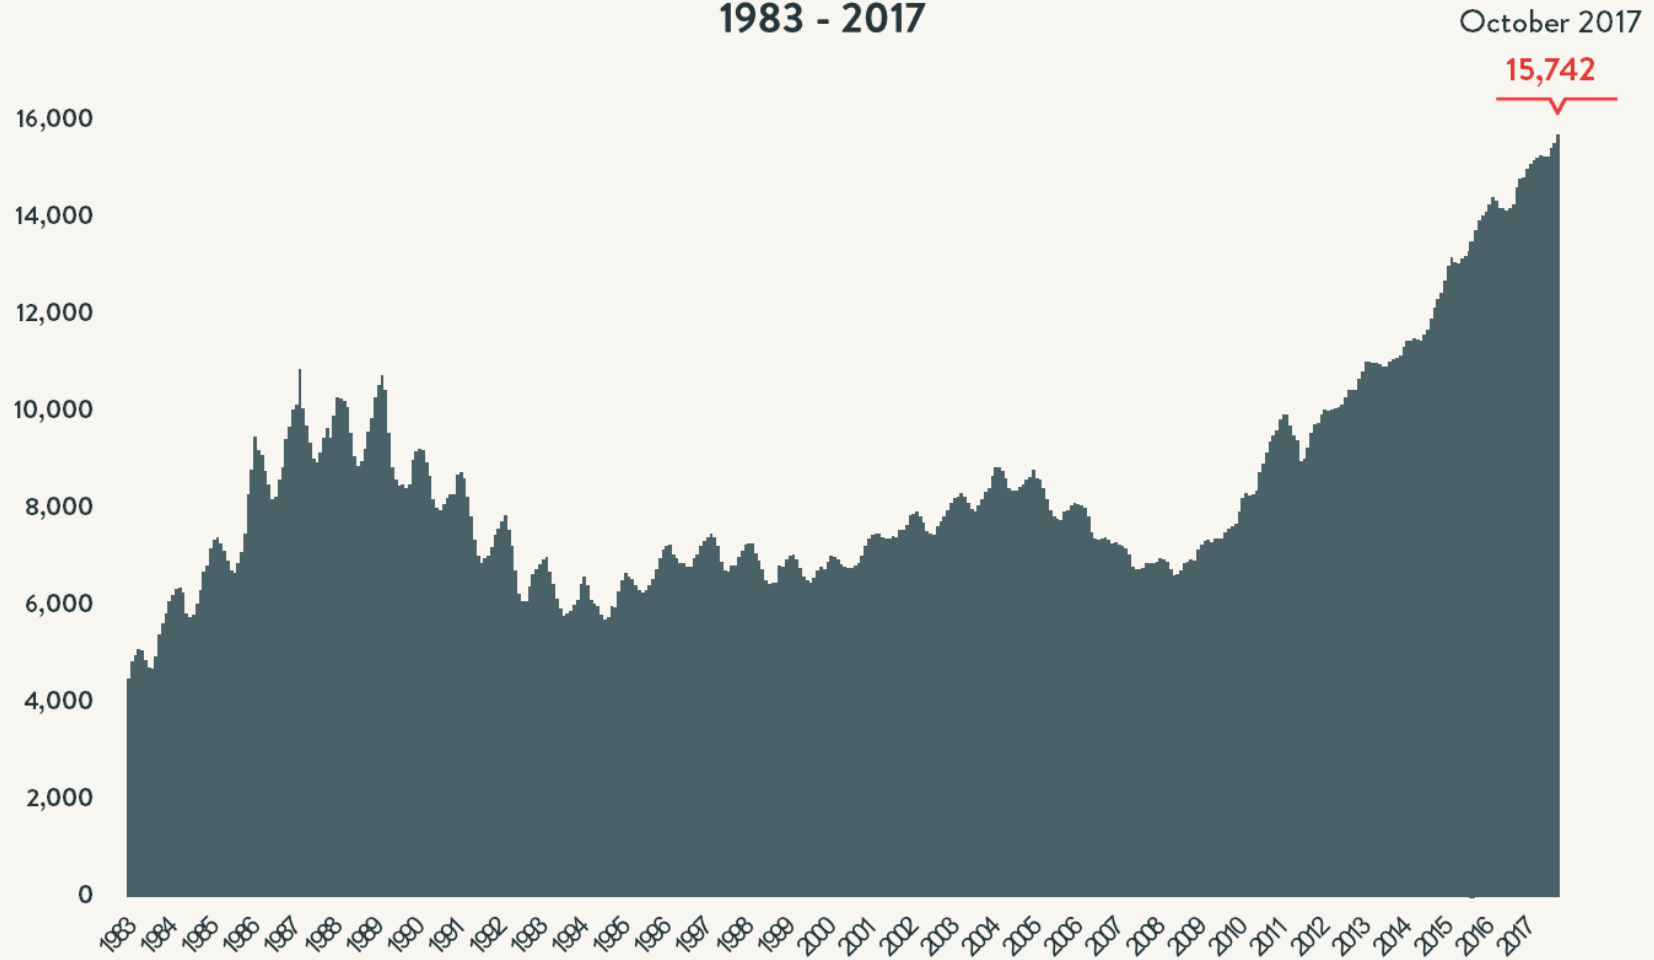

Number of Homeless Single Adults Each Night in NYC Shelters 1983 - 2017

Source: NYC Department of Homeless Services and Human Resource Administration; LL37 Reports