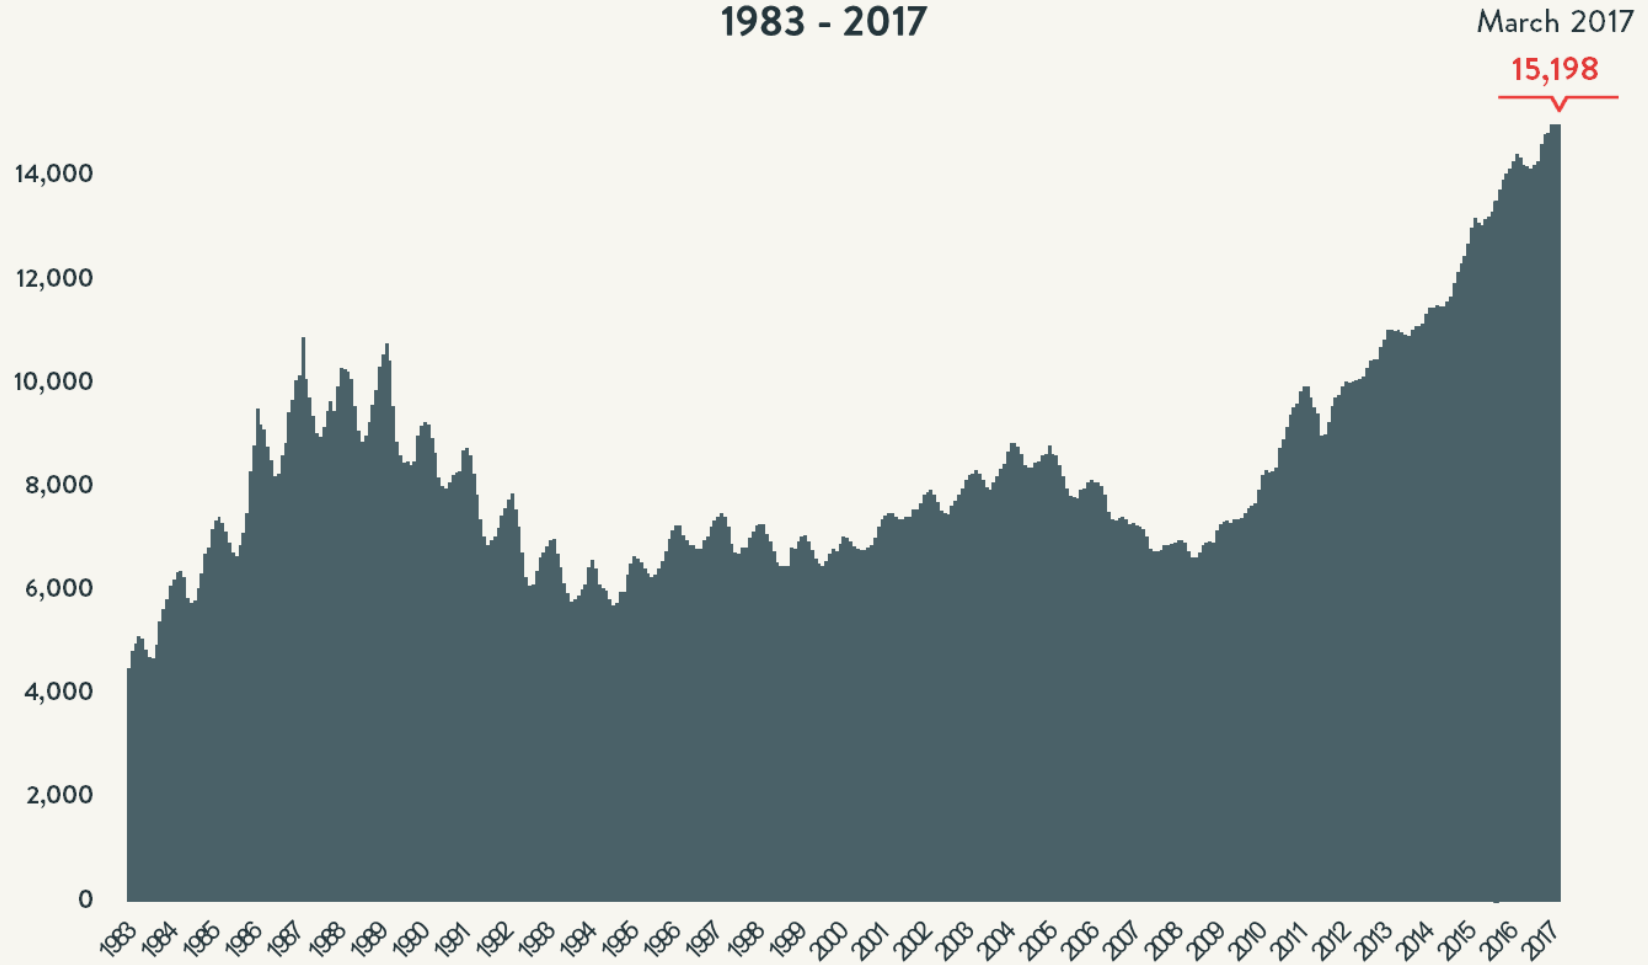

Number of Homeless Single Adults Each Night in NYC Shelters 1983 - 2017

Source: NYC Department of Homeless Services and Human Resource Administration; LL37 Reports