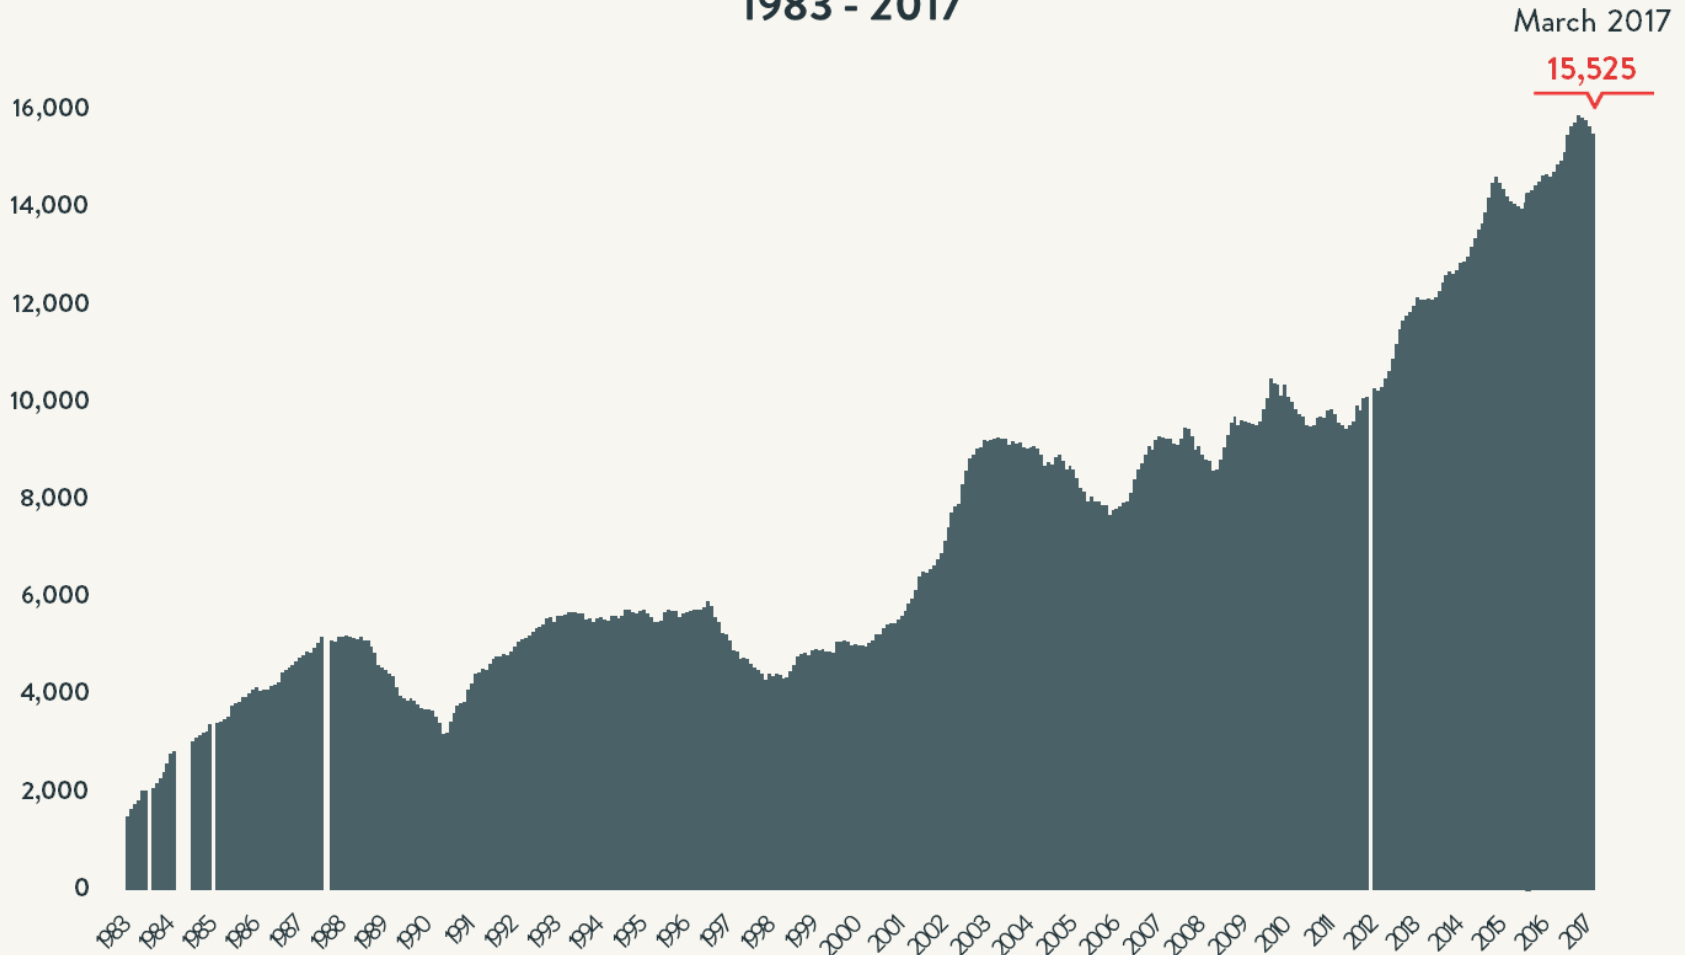

Number of Homeless Families Each Night in NYC Shelters 1983 - 2017

Source: NYC Department of Homeless Services and Human Resource Administration; LL37 Reports