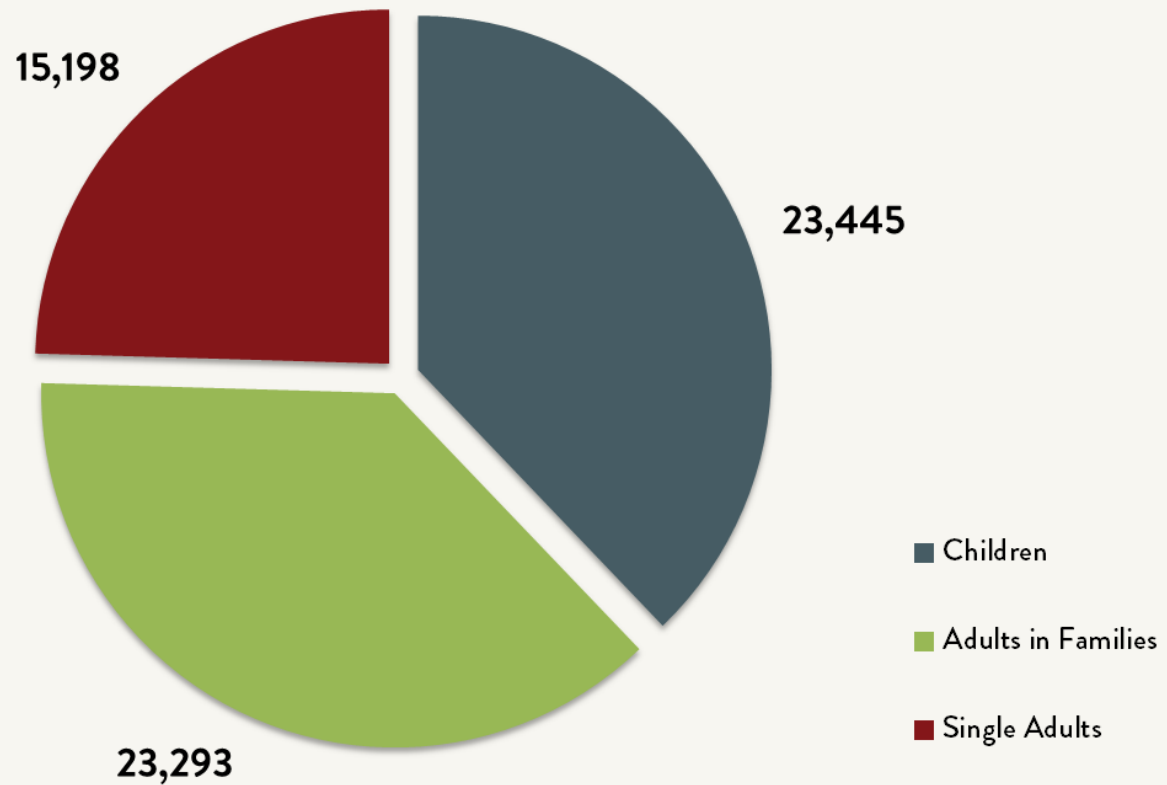

Number of Homeless People Each Night in NYC Shelters 1983 - 2017

Source: NYC Department of Homeless Services and Human Resource Administration; LL37 Reports
Data include individuals in veteran's shelters, Safe Havens, stabilization beds, and HPD emergency shelter.

Number of Homeless People Each Night in NYC Shelters March 2017

Total NYC
Municipal Shelter
Population:
61,936

Source: NYC Department of Homeless Services and Human Resource Administration; LL37 Reports