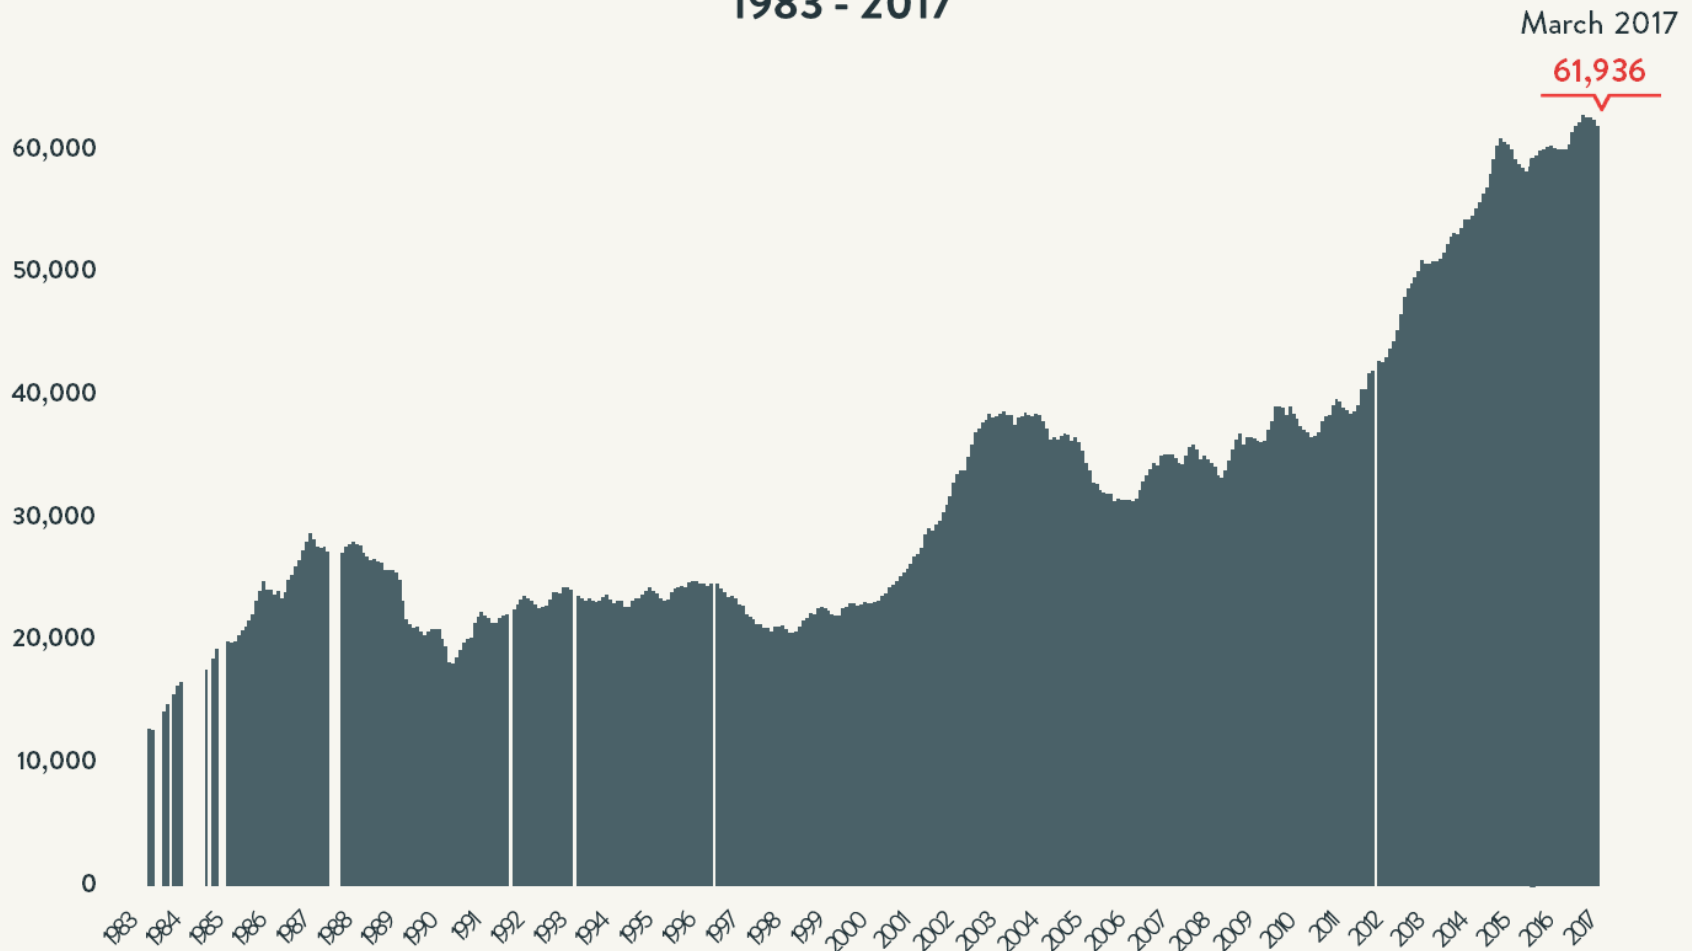

Number of Homeless People Each Night in NYC Shelters 1983 - 2017

Source: NYC Department of Homeless Services and Human Resource Administration; LL37 Reports
Data include individuals in veteran's shelters, Safe Havens, stabilization beds, and HPD emergency shelter.

Number of Homeless People Each Night in NYC Shelters March 2017

Total NYC
Municipal Shelter
Population:
61,936

Source: NYC Department of Homeless Services and Human Resource Administration; LL37 Reports