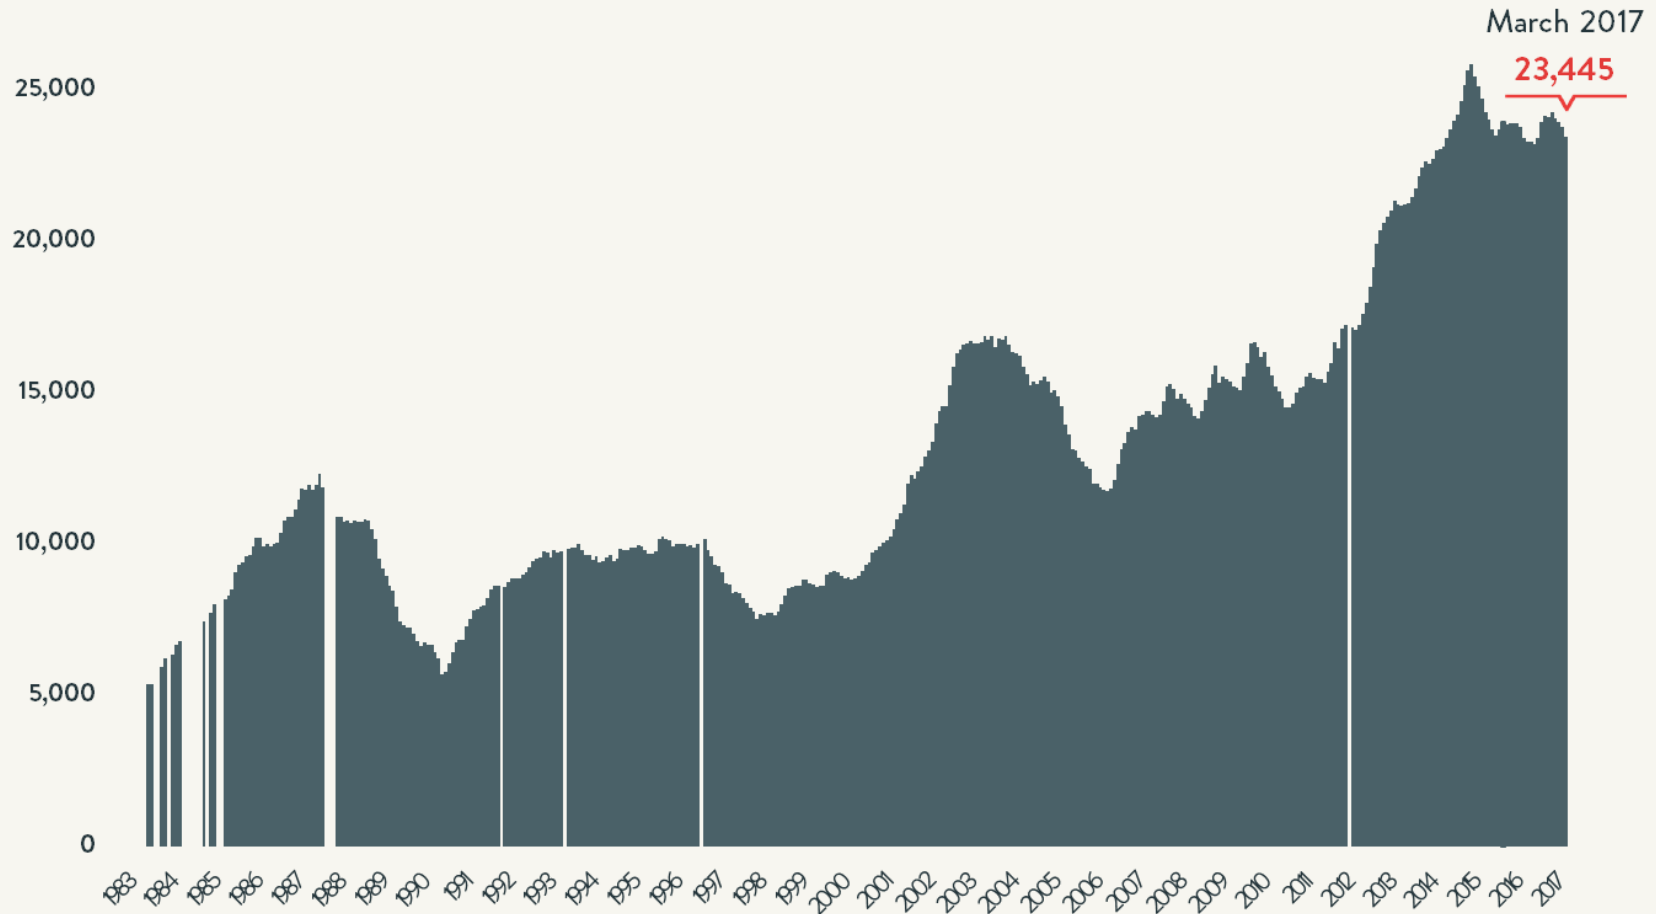

Number of Homeless Children Each Night in NYC Shelters 1983 - 2017

Source: NYC Department of Homeless Services and Human Resource Administration; LL37 Reports