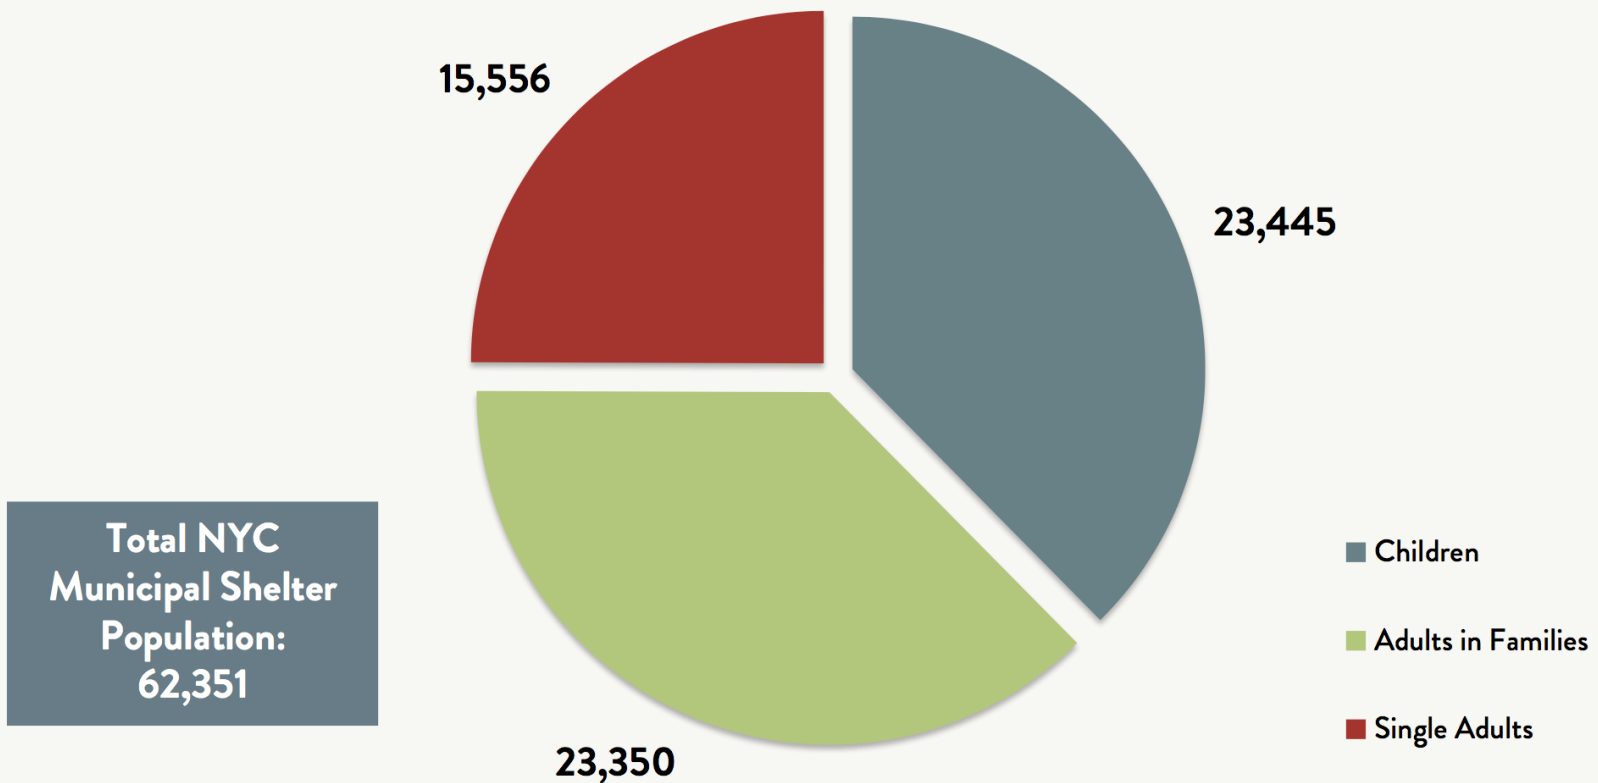

Number of Homeless People Each Night in NYC Shelters 1983 - 2017

Source: NYC Department of Homeless Services and Human Resource Administration; LL37 Reports
Data include individuals in veteran's shelters, Safe Havens, stabilization beds, and HPD emergency shelter.

Number of Homeless People Each Night in NYC Shelters September 2017

Source: NYC Department of Homeless Services and Human Resource Administration; LL37 Reports

Number of Homeless Families Each Night in NYC Shelters 1983 - 2017