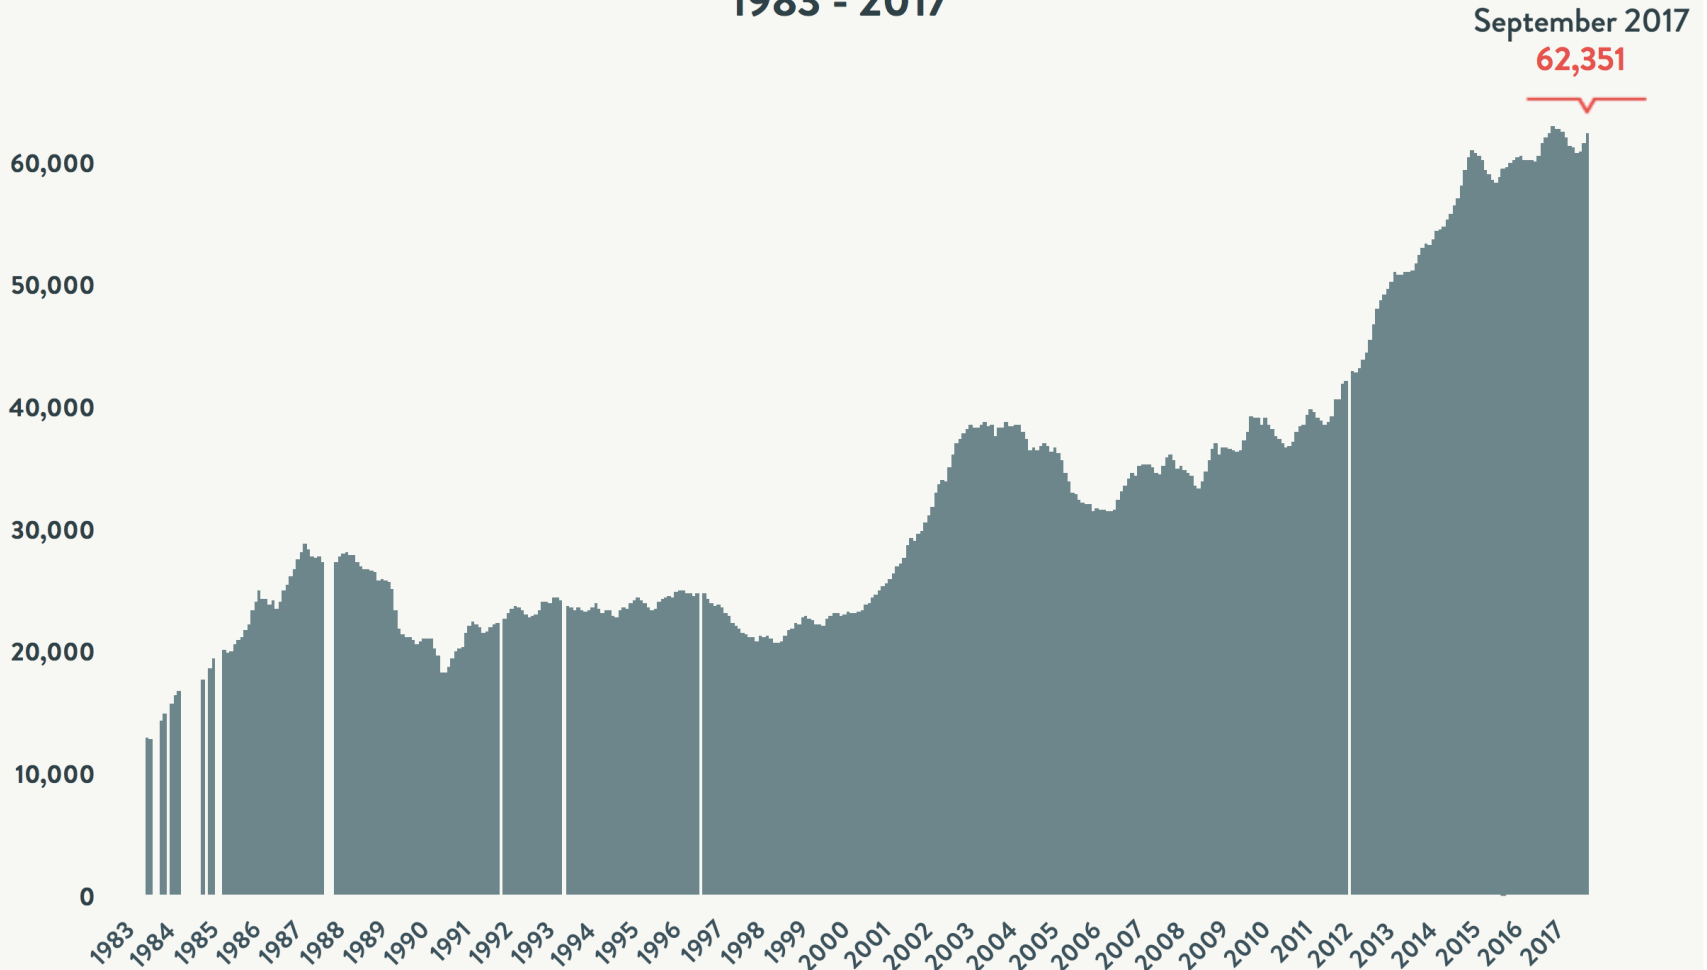

Number of Homeless People Each Night in NYC Shelters 1983 - 2017

Source: NYC Department of Homeless Services and Human Resource Administration; LL37 Reports
Data include individuals in veteran's shelters, Safe Havens, stabilization beds, and HPD emergency shelter.