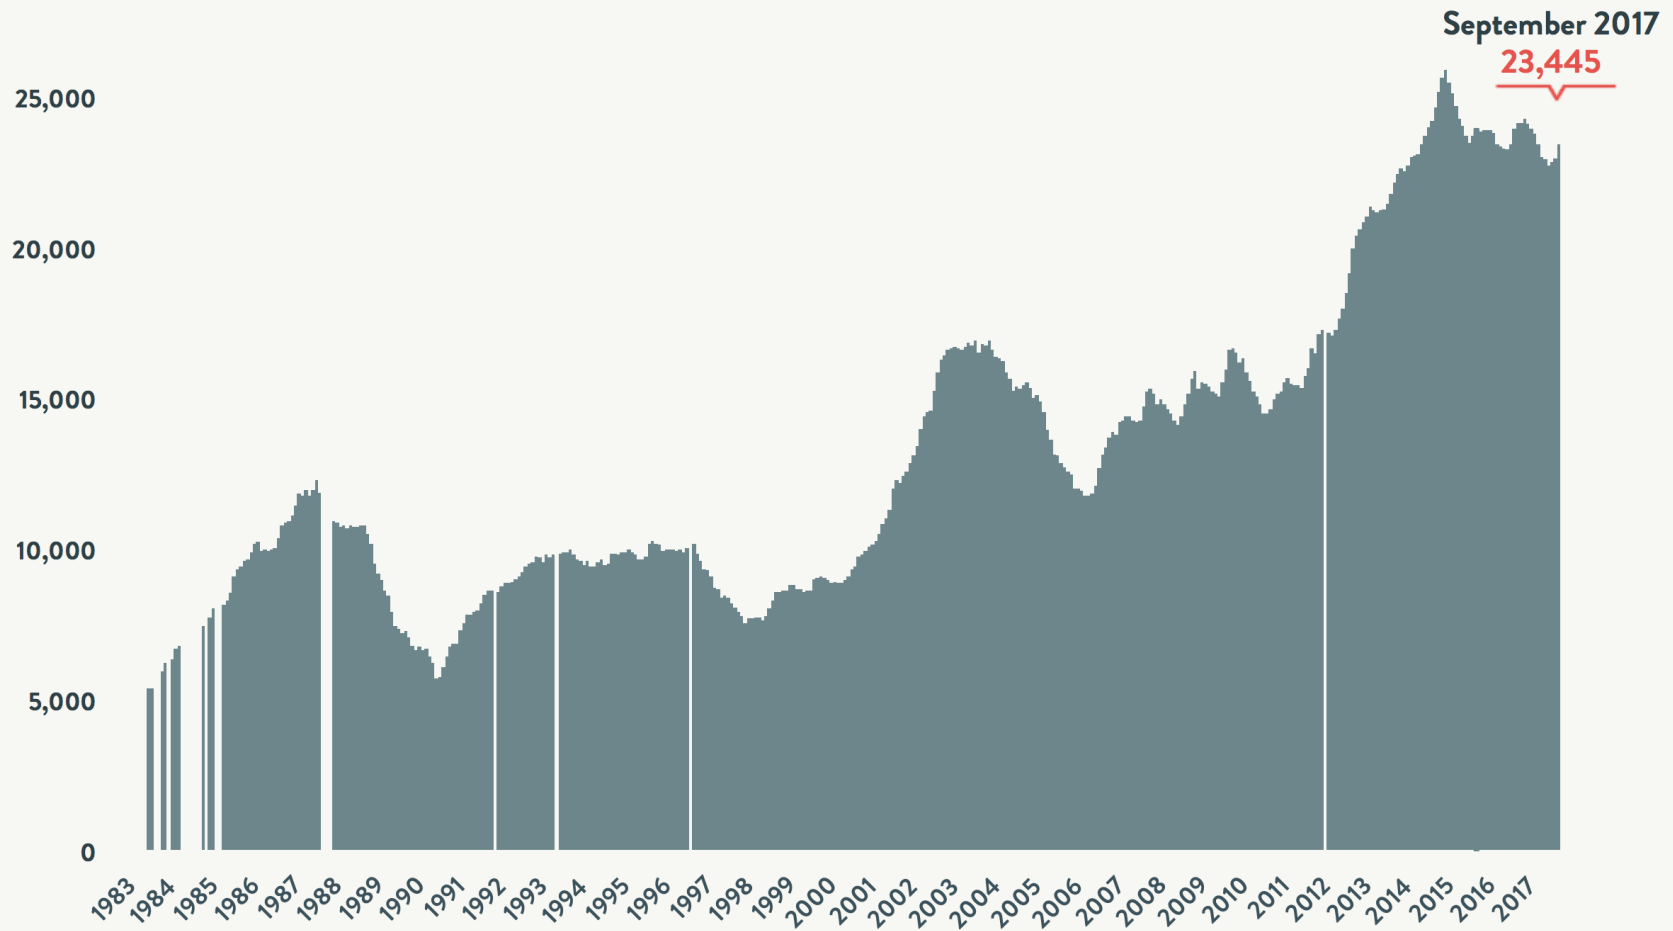

Number of Homeless Children Each Night in NYC Shelters 1983 - 2017

Source: NYC Department of Homeless Services and Human Resource Administration; LL37 Reports