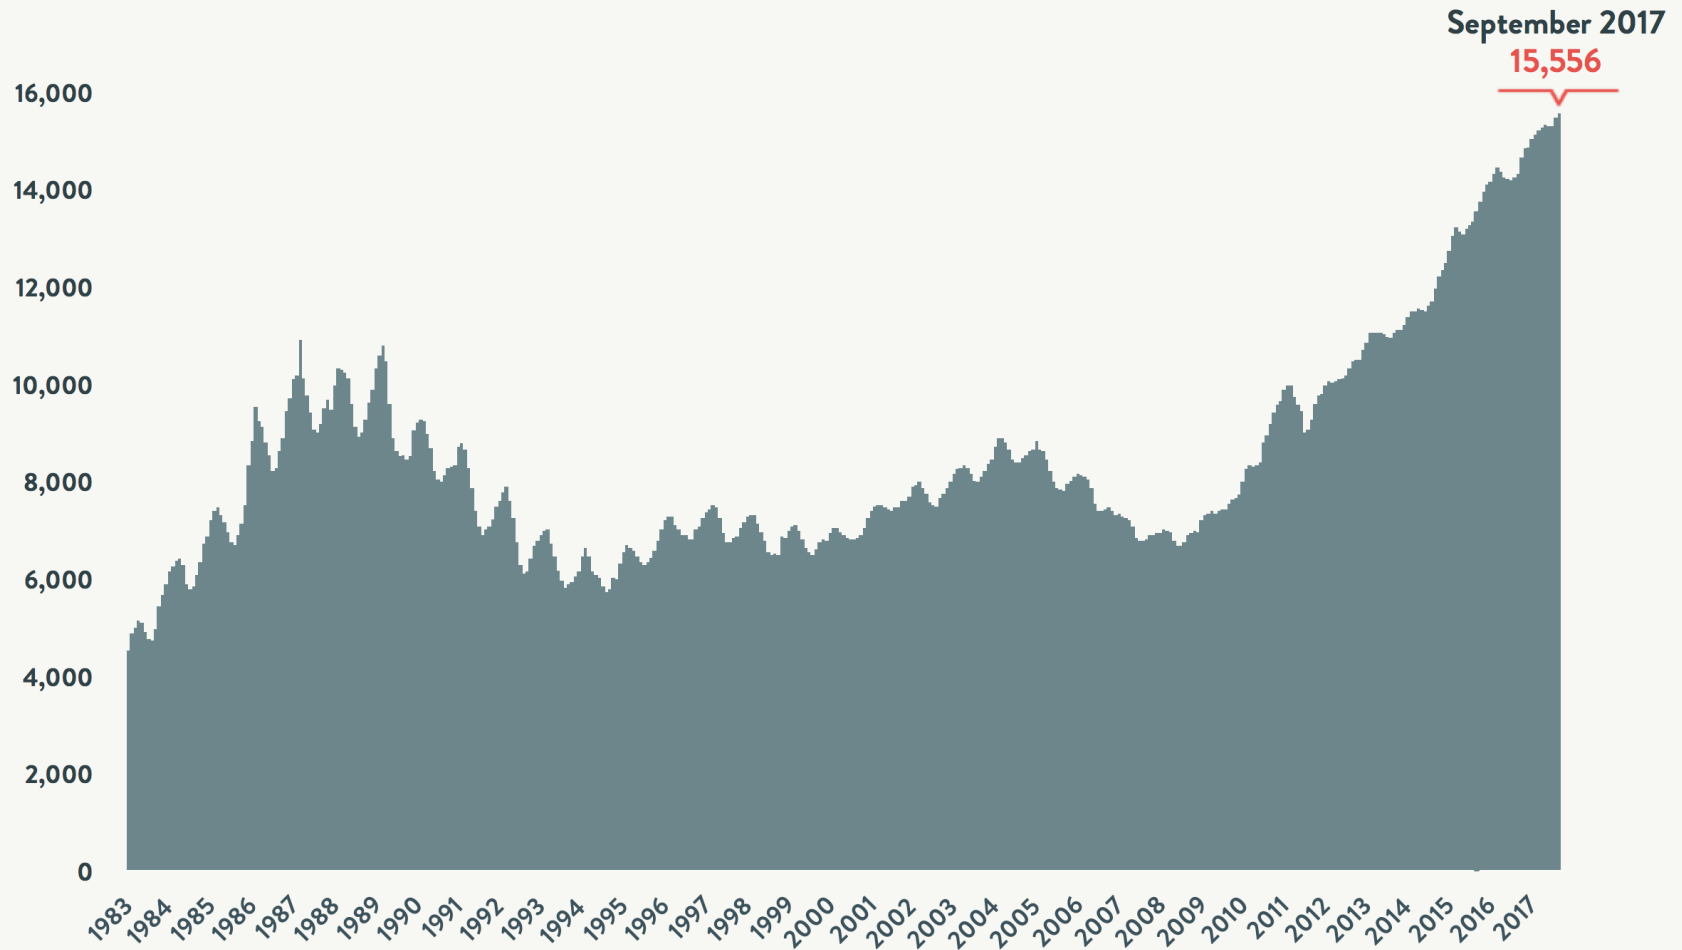

Number of Homeless Single Adults Each Night in NYC Shelters 1983 - 2017

Source: NYC Department of Homeless Services and Human Resource Administration; LL37 Reports