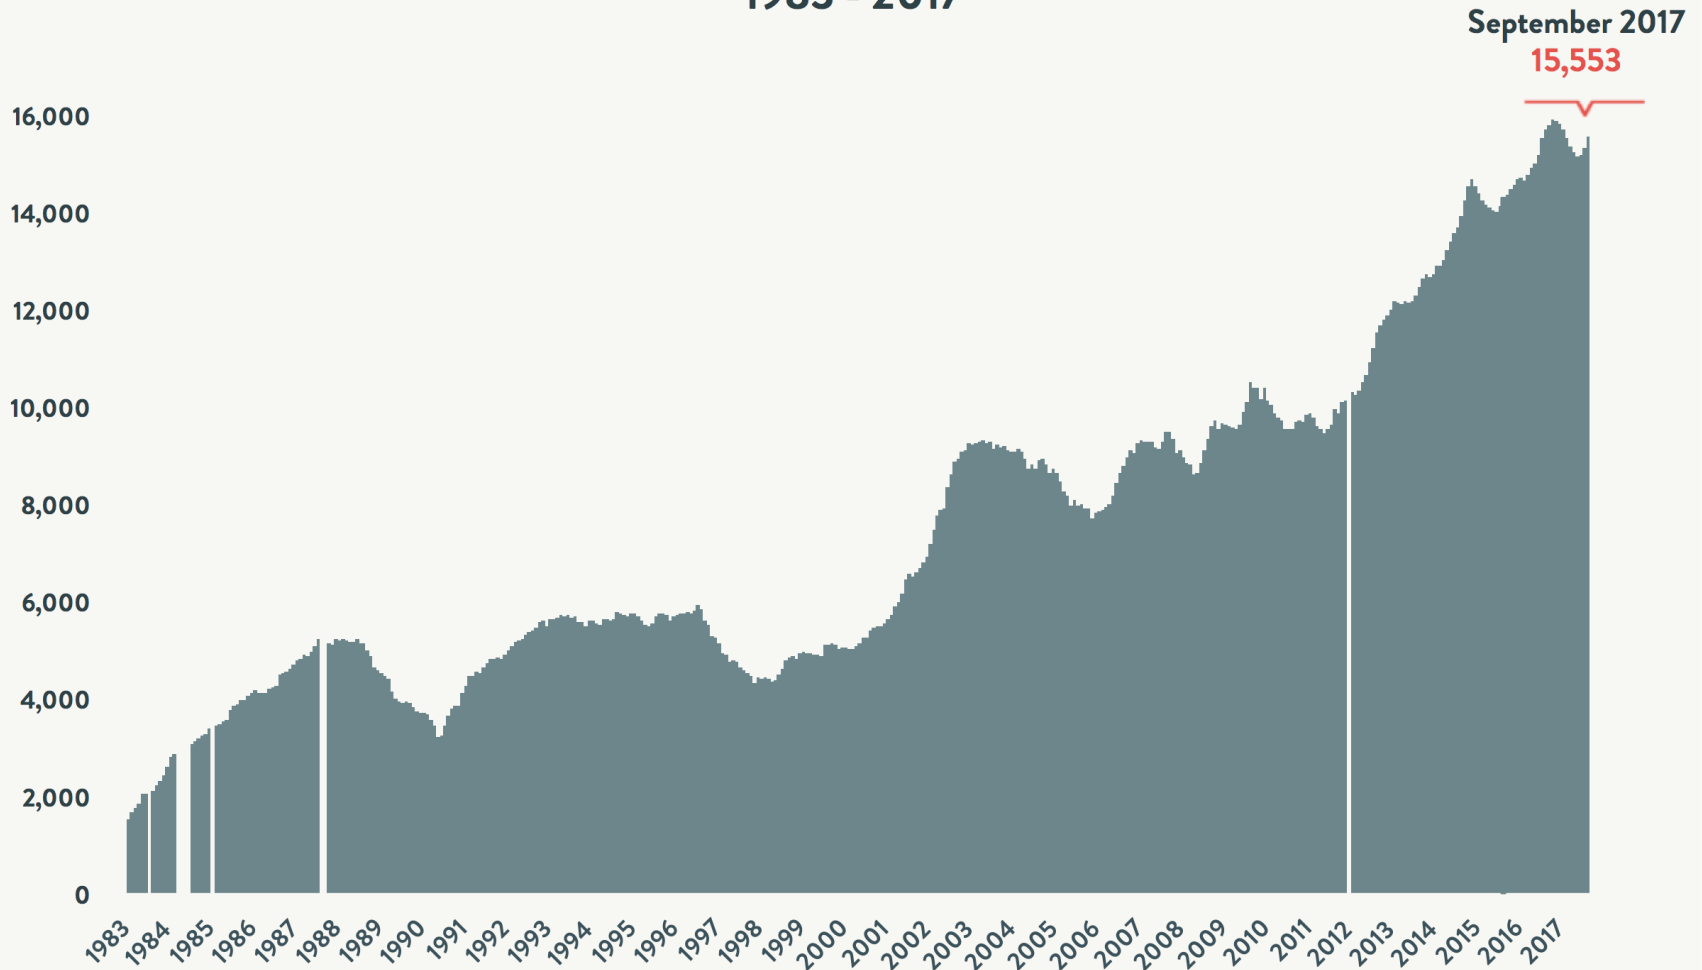

Number of Homeless Families Each Night in NYC Shelters 1983 - 2017

Source: NYC Department of Homeless Services and Human Resource Administration; LL37 Reports